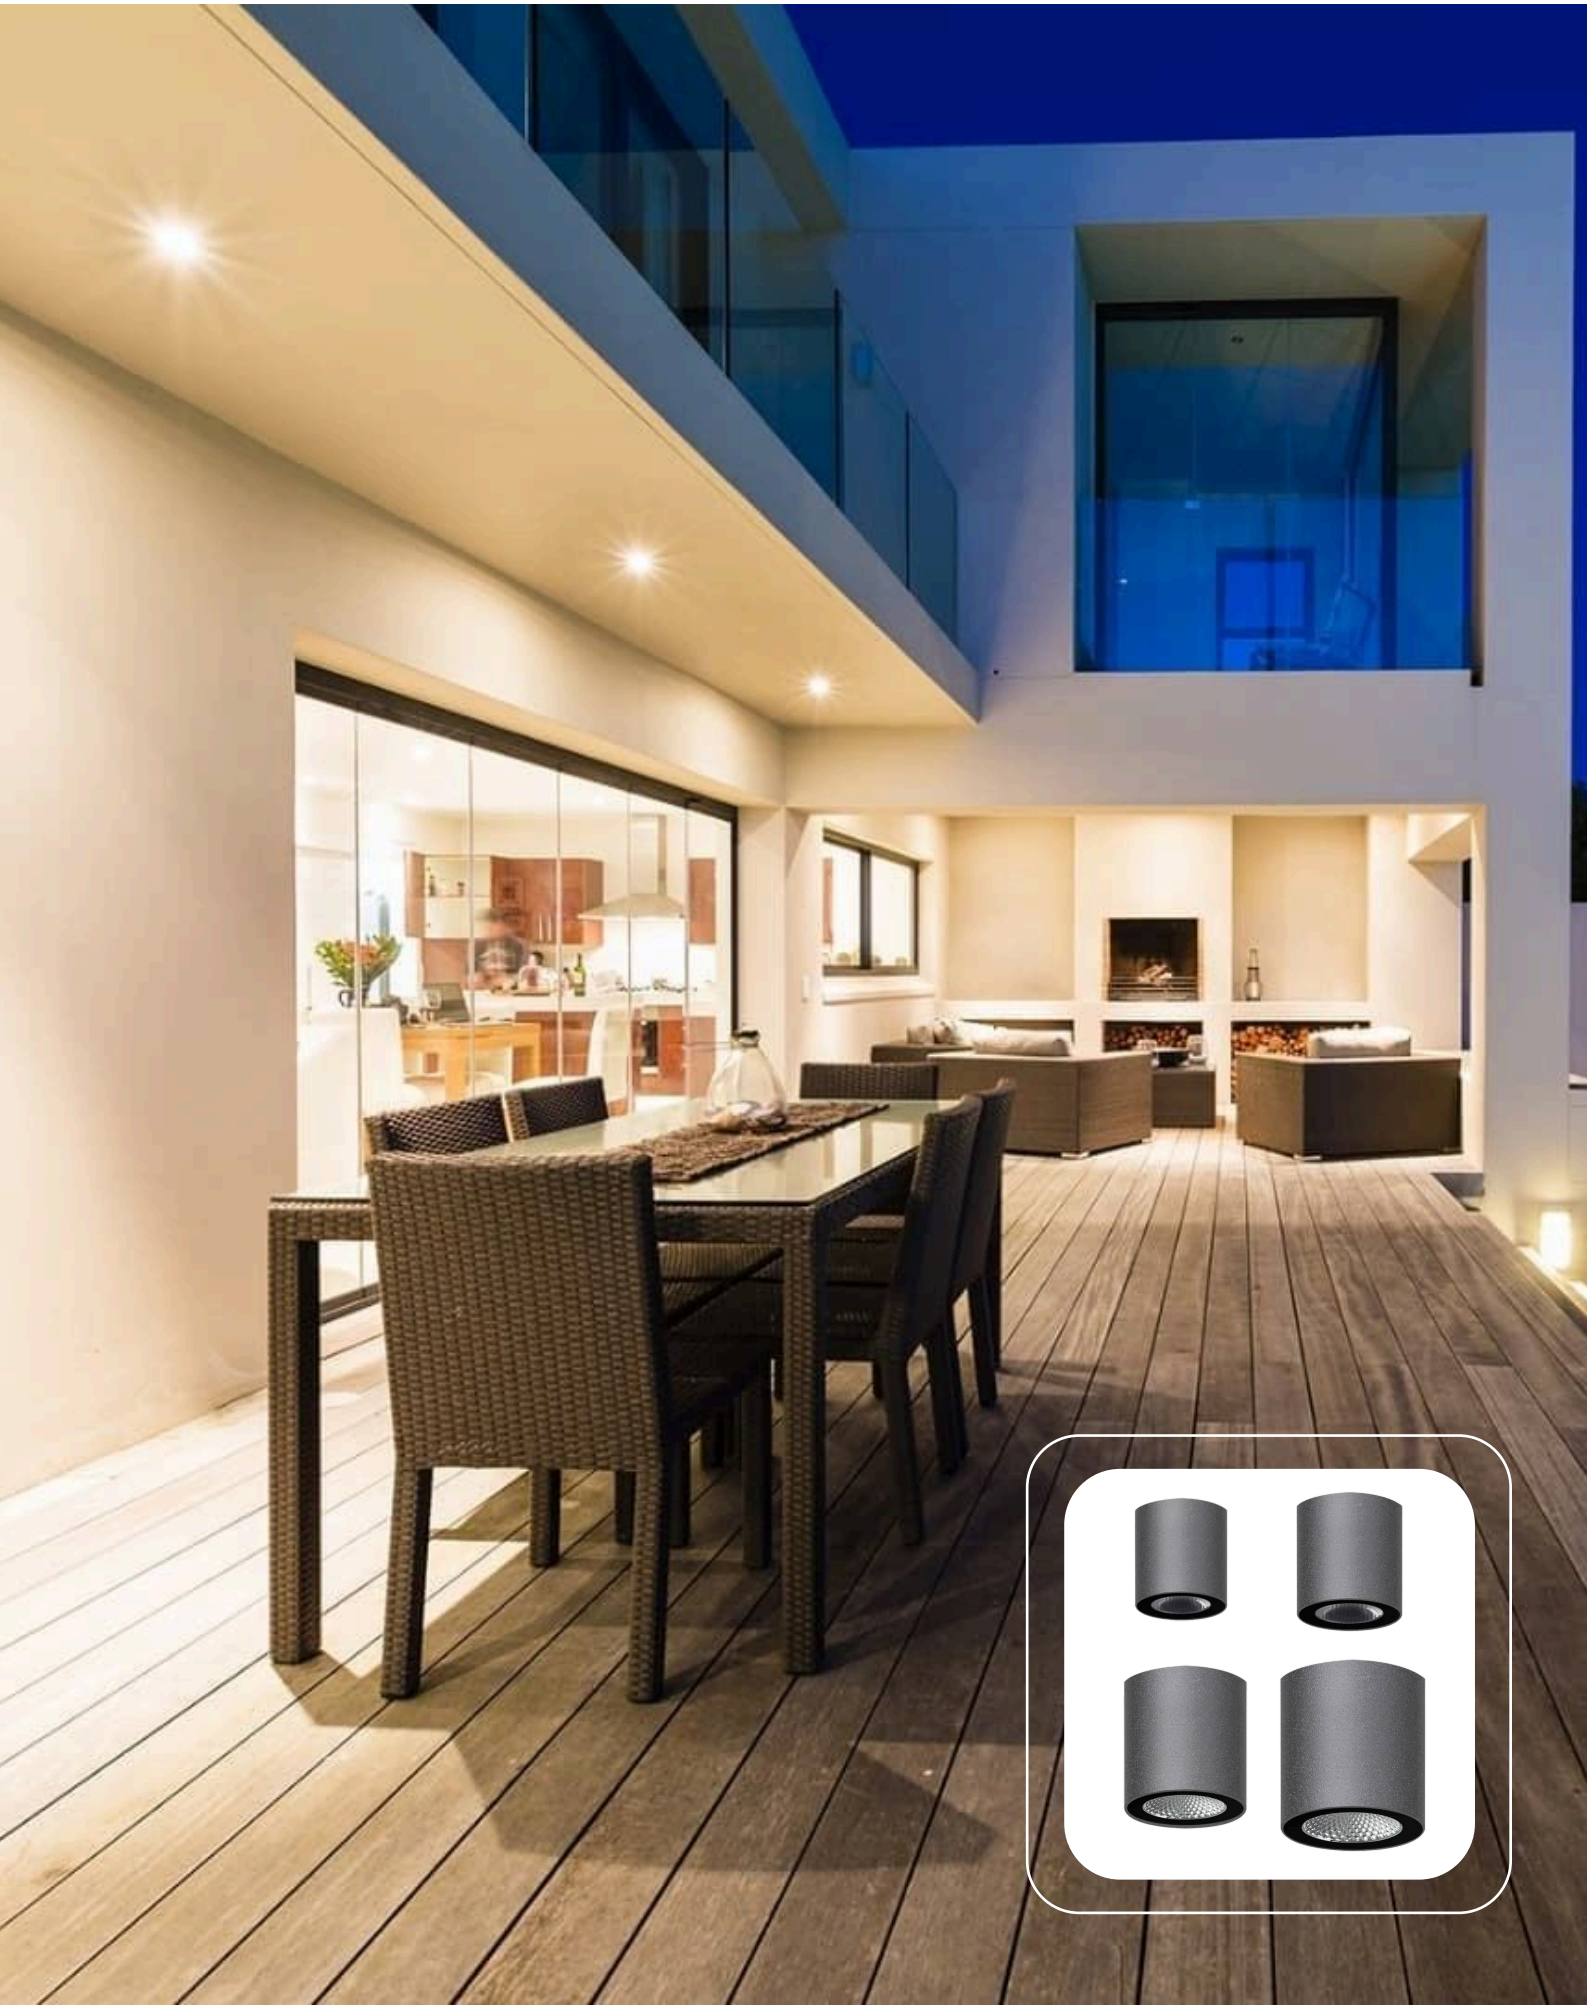

# ROUND-O BOX CEILING

FIXTURE TYPE: \_\_\_\_\_

PROJECT NAME: \_\_\_\_\_

NOTES:

**GENERAL INFORMATION:**

ROUND-O BOX CEILING is series of ceiling surface mounted luminaires with very small dimensions. It is available in various sizes and it is especially designed for ambient with high level of humidity or for outdoor applications. It is highly recommended for accent lighting of small facades, porches, bathrooms, showers and other architectural elements in general thanks to the wide availability of optics and powers. The construction of the body in aluminum alloy high resistance to corrosion subjected nano-bonderite, make the product resistant and durable over time.