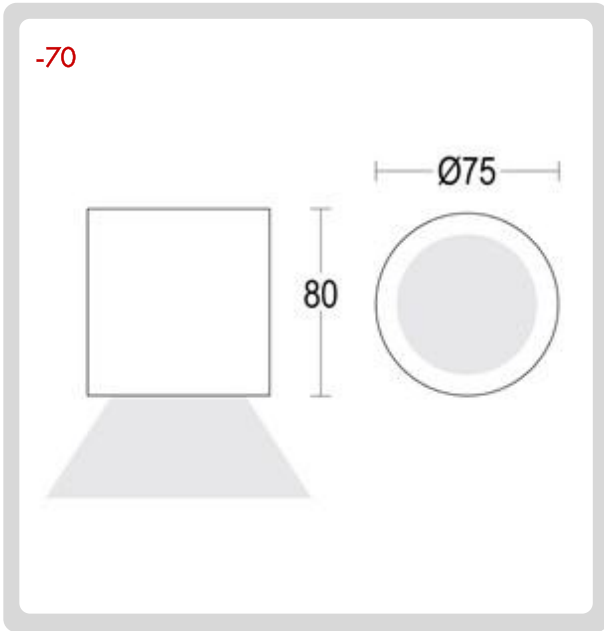

FIXTURE TYPE: _____

PROJECT NAME: _____

HOW TO ORDER:

CODE:

Example:
CODE: BB-1430.00RNDobox-GH-25-
B20-1-NON-AG

BB-1430.00RNDobox-GH-25-
B20-1-NON-AG

1 **MODELS:**

-70

DIMENSIONS:

A) Diameter - Ø: 2.95" (7.5 cm)

B) Height - H: 3.14" (8 cm)

LIGHT SOURCE:

CODE	BEAM ANGLE	WATTAGE	KELVINS	LUMENS	OPERATION RANGE
-B18-1 -B18-2	18°	1 x 8 W 1 x 8 W	3000K 4000K	1 x 740 lm 1 x 790 lm	110-277 V
-B38-1 -B38-2	38°	1 x 8 W 1 x 8 W	3000K 4000K	1 x 740 lm 1 x 790 lm	110-277 V
-B65-1 -B65-2	65°	1 x 8 W 1 x 8 W	3000K 4000K	1 x 740 lm 1 x 790 lm	110-277 V

THINK BOLLARD - THINK BULLARD

sales@gordonbullard.com

www.bullardbollards.com

1-877-964-4646

991 South Gull Lake Dr

Richland, MI 49083

USA