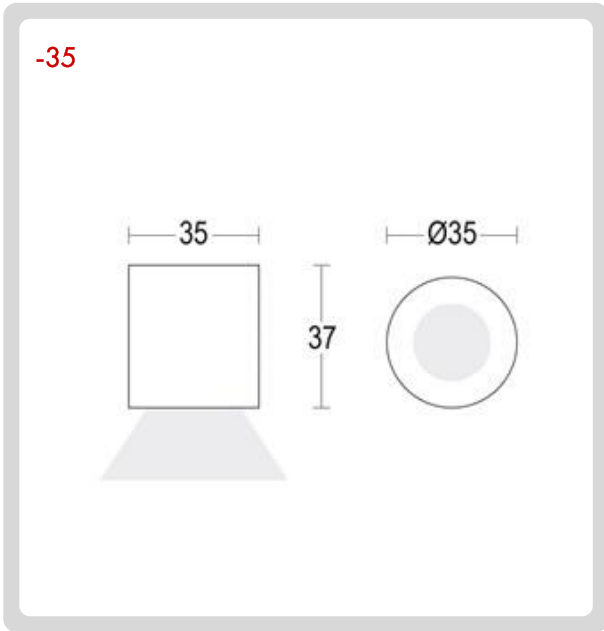

**BULLARD
BOLLARDS**
Think Bullard Think Bullard

**CODE:
BB-1430.00RNDobox-GH**

FIXTURE TYPE: _____

PROJECT NAME: _____

HOW TO ORDER:

CODE:

Example:
CODE: BB-1430.00RNDobox-GH-25-
B20-1-NON-AG

BB-1430.00RNDobox-GH-25-
B20-1-NON-AG

1 MODELS:

-35

DIMENSIONS:

- A) Diameter - Ø: 1.37" (3.5 cm)
- B) Height - H: 1.45" (3.7 cm)

LIGHT SOURCE:

CODE	BEAM ANGLE	WATTAGE	KELVINS	LUMENS	OPERATION RANGE
-B13-1	13°	1 x 2.1W	3000K	1 x 196 lm	700mA
-B13-2		1 x 2.1W	3000K	1 x 196 lm	24 V DC
-B13-3		1 x 2.1W	4000K	1 x 218 lm	500mA
-B13-4		1 x 2.1W	4000K	1 x 218 lm	24 V DC
-B25-1	25°	1 x 2.1W	3000K	1 x 196 lm	700mA
-B25-2		1 x 2.1W	3000K	1 x 196 lm	24 V DC
-B25-3		1 x 2.1W	4000K	1 x 218 lm	700mA
-B25-4		1 x 2.1W	4000K	1 x 218 lm	24 V DC
-B46-1	46°	1 x 2.1W	3000K	1 x 196 lm	700mA
-B46-2		1 x 2.1W	3000K	1 x 196 lm	24 V DC
-B46-3		1 x 2.1W	4000K	1 x 218 lm	700mA
-B46-4		1 x 2.1W	4000K	1 x 218 lm	24 V DC

THINK BOLLARD - THINK BULLARD

sales@gordonbullard.com
www.bullardbollards.com
1-877-964-4646

991 South Gull Lake Dr
Richland, MI 49083
USA