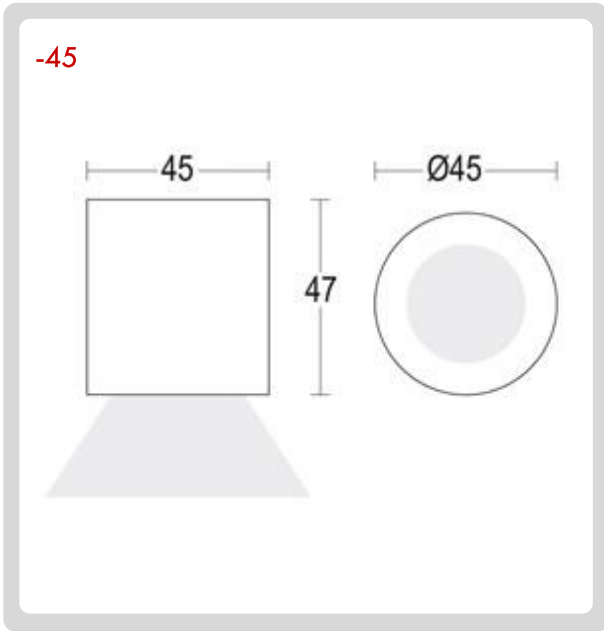

FIXTURE TYPE: _____

PROJECT NAME: _____

HOW TO ORDER:

CODE:

Example:
CODE: BB-1430.00RNDobox-GH-25-
B20-1-NON-AG

BB-1430.00RNDobox-GH-25-
B20-1-NON-AG

1 MODELS:

-45

DIMENSIONS:

- A) Diameter - Ø: 1.77" (4.5 cm)
- B) Height - H: 1.85" (4.7 cm)

LIGHT SOURCE:

CODE	BEAM ANGLE	WATTAGE	KELVINS	LUMENS	OPERATION RANGE
-B14-1	14°	1 x 2.1W	3000K	1 x 196 lm	24 V DC
-B14-2		1 x 2.1W	3000K	1 x 277 lm	1050mA
-B14-3		1 x 3.2W	4000K	1 x 218 lm	24 V DC
-B14-4		1 x 3.2W	4000K	1 x 307 lm	1050mA
-B17-1	17°	1 x 2.1W	3000K	1 x 196 lm	24 V DC
-B17-2		1 x 2.1W	3000K	1 x 196 lm	1050mA
-B17-3		1 x 3.2W	4000K	1 x 218 lm	24 V DC
-B17-4		1 x 3.2W	4000K	1 x 218 lm	1050mA
-B36-1	36°	1 x 2.1W	3000K	1 x 196 lm	24 V DC
-B36-2		1 x 3.2W	3000K	1 x 277 lm	1050 mA
-B36-3		1 x 2.1W	4000K	1 x 218 lm	24 V DC
-B25-1	25°	1 x 6 W	3000K	1 x 845 lm	24 V DC
-B25-2		1 x 6 W	3000K	1 x 845 lm	350 mA
-B55-1	55°	1 x 6 W	3000K	1 x 845 lm	350 mA
-B55-2		1 x 6 W	3000K	1 x 845 lm	24 V DC

THINK BOLLARD - THINK BULLARD

sales@gordonbullard.com
www.bullardbollards.com
1-877-964-4646

991 South Gull Lake Dr
Richland, MI 49083
USA