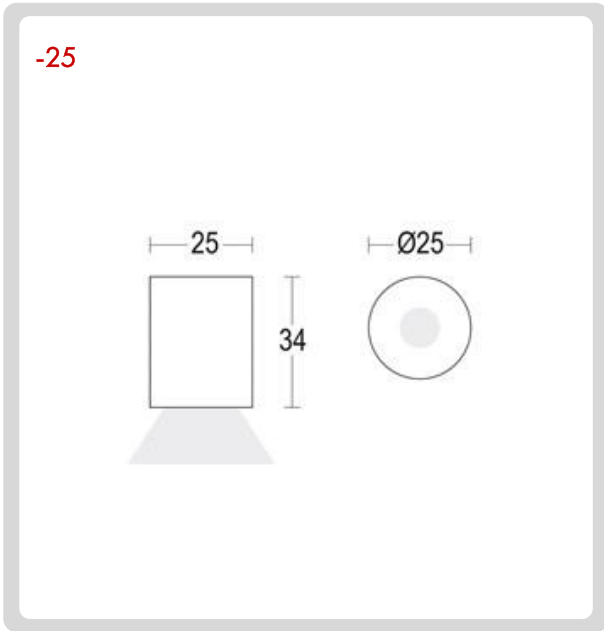

**HOW TO ORDER:**

**CODE:**

**Example:**  
CODE: BB-1430.00RNDobox-GH-25-  
B20-1-NON-AG

BB-1430.00RNDobox-GH-25-  
B20-1-NON-AG

**1 MODELS:**

**-25**

**DIMENSIONS:**

- A) Diameter - Ø: 0.98" (2.5 cm)
- B) Height - H: 1.33" (3.4 cm)

**1 MODELS:**

**-35**

**DIMENSIONS:**

- A) Diameter - Ø: 1.37" (3.5 cm)
- B) Height - H: 1.45" (3.7 cm)

**LIGHT SOURCE:**

CODE	BEAM ANGLE	WATTAGE	KELVINS	LUMENS	OPERATION RANGE
-B13-1	13°	1 x 2.1W	3000K	1 x 196 lm	700mA
-B13-2		1 x 2.1W	3000K	1 x 196 lm	24 V DC
-B13-3		1 x 2.1W	4000K	1 x 218 lm	500mA
-B13-4		1 x 2.1W	4000K	1 x 218 lm	24 V DC
-B25-1	25°	1 x 2.1W	3000K	1 x 196 lm	700mA
-B25-2		1 x 2.1W	3000K	1 x 196 lm	24 V DC
-B25-3		1 x 2.1W	4000K	1 x 218 lm	700mA
-B25-4		1 x 2.1W	4000K	1 x 218 lm	24 V DC
-B46-1	46°	1 x 2.1W	3000K	1 x 196 lm	700mA
-B46-2		1 x 2.1W	3000K	1 x 196 lm	24 V DC
-B46-3		1 x 2.1W	4000K	1 x 218 lm	700mA
-B46-4		1 x 2.1W	4000K	1 x 218 lm	24 V DC