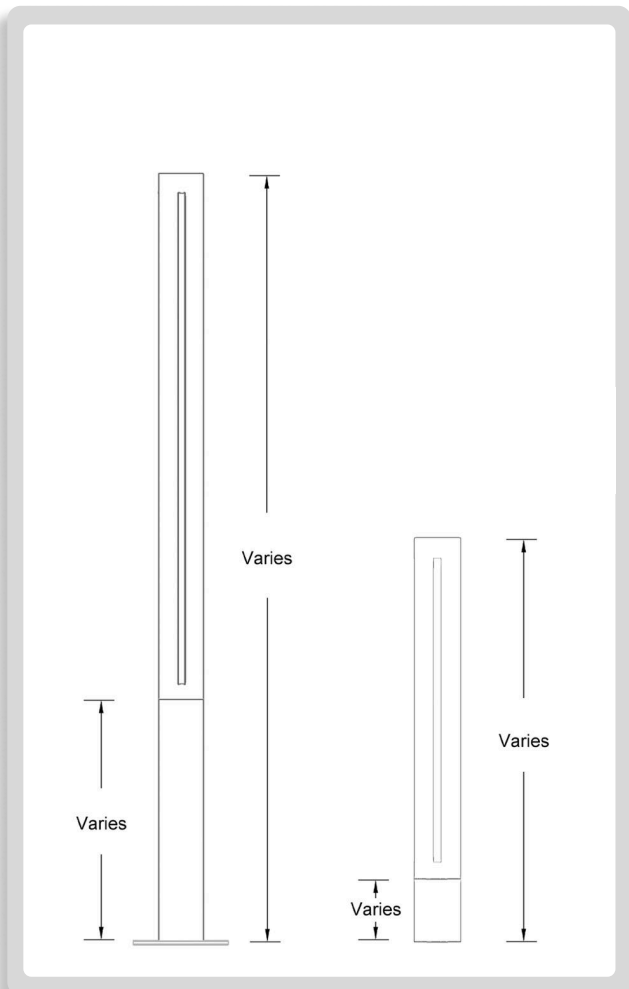

FIXTURE TYPE: _____

PROJECT NAME: _____

LED
IP66

LUTRON
CASAMBI

HOW TO ORDER: CODE:

Example:
CODE: BB-C221-BL-BH1-SH1-D1-SS-K30-BL-WH-DIM-LSB6-ITF

BB-C221-BL-BH1-SH1-D1-SS-K30-BL-WH-DIM-LSB6-ITF

1 BODY HEIGHT:

- -BH1 H: 24" (61 cm)
- -BH2 H: 36" (91 cm)
- -BH3 H: 48" (122 cm)
- -BH4 H: 56" (142 cm)
- -BH5 H: 96" (244 cm)
- -BH6 H: 120" (305 cm)
- -BH7 H: 168" (427 cm)
- -BH8 H: 192" (488 cm)
- -BHC CUS*

2 BODY WIDTH:

- -BW1 W: 6" (15 cm)
- -BW2 W: 8" (20 cm)
- -BW3 W: 10" (25 cm)
- -BW4 W: 12" (30 cm)
- -BWC CUS*

3 BASE HEIGHT:

- -SH1 H: 4" (10 cm)
- -SH2 H: 6" (15 cm)
- -SH3 H: 8" (20 cm)
- -SH4 H: 12" (30 cm)
- -SH5 H: 16" (41 cm)
- -SH6 H: 18" (46 cm)
- -SH7 H: 24" (61 cm)
- -SHC CUS*

4 BODY MATERIAL:

- -SS Stainless Steel
- -AL Aluminum

5 CCT:

- -K27 2700K
- -K30 3000K
- -K35 3500K
- -K40 4000K
- -RGBW RGWB

THINK BOLLARD - THINK BULLARD

sales@gordonbullard.com
www.bullardbollards.com
1-877-964-4646

991 South Gull Lake Dr
Richland, MI 49083
USA