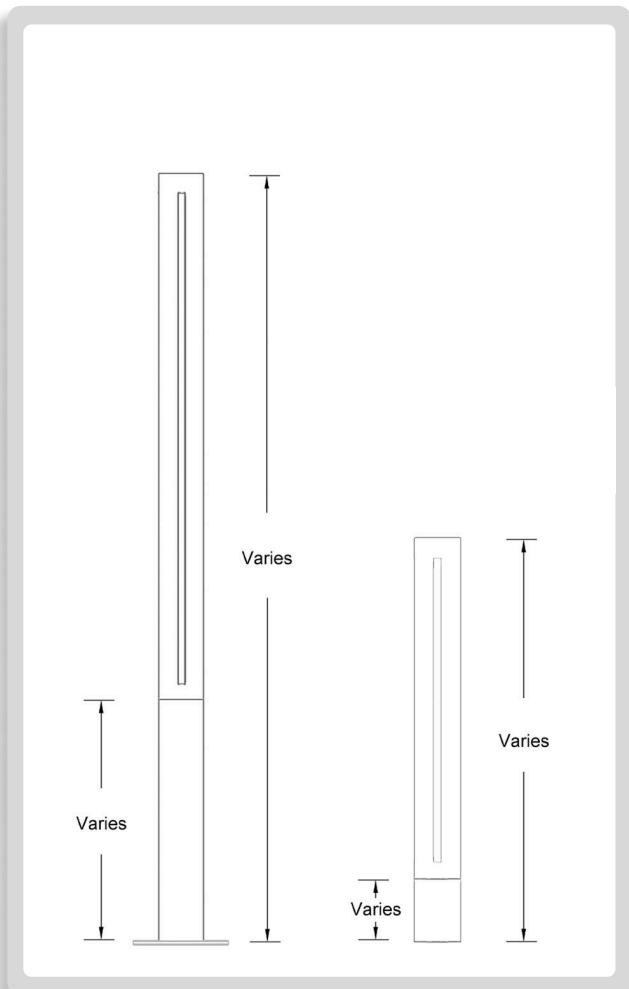

**BULLARD
BOLLARDS**
Think Bollard Think Bullard

METRICA QUADRO

BB-C221-BL

FIXTURE TYPE: _____

PROJECT NAME: _____

GENERAL INFORMATION:

Discover the perfect blend of elegance and innovation with our Metrica Quadro LED Bollard. Crafted with a solid glulam wood pole and offering smooth, high-quality illumination, this bollard is your go-to choice for eco-friendly, customizable outdoor lighting. With multiple color options, adaptable mounting, and illumination on 1-4 sides, Metrica Quadro sets a new standard for outdoor lighting.

2 BODY WIDTH:

- BW1 W: 6" (15 cm)
- BW2 W: 8" (20 cm)
- BW3 W: 10" (25 cm)
- BW4 W: 12" (30 cm)
- BWC CUS*

3 BASE HEIGHT:

- SH1 H: 4" (10 cm)
- SH2 H: 6" (15 cm)
- SH3 H: 8" (20 cm)
- SH4 H: 12" (30 cm)
- SH5 H: 16" (41 cm)
- SH6 H: 18" (46 cm)
- SH7 H: 24" (61 cm)
- SHC CUS*

4 BODY MATERIAL:

- SS Stainless Steel
- AL Aluminum

5 CCT:

- K27 2700K
- K30 3000K
- K35 3500K
- K40 4000K
- RGBW RGWB

THINK BOLLARD - THINK BULLARD

sales@gordonbullard.com
www.bullardbollards.com
1-877-964-4646

991 South Gull Lake Dr
Richland, MI 49083
USA

FIXTURE TYPE: _____

PROJECT NAME: _____

HOW TO ORDER: CODE:

Example:
CODE: BB-C221-BL-BH1-SH1-D1-SS-K30-BL-WH-DIM-LSB6-ITF

BB-C221-BL-BH1-SH1-D1-SS-K30-BL-WH-DIM-LSB6-ITF