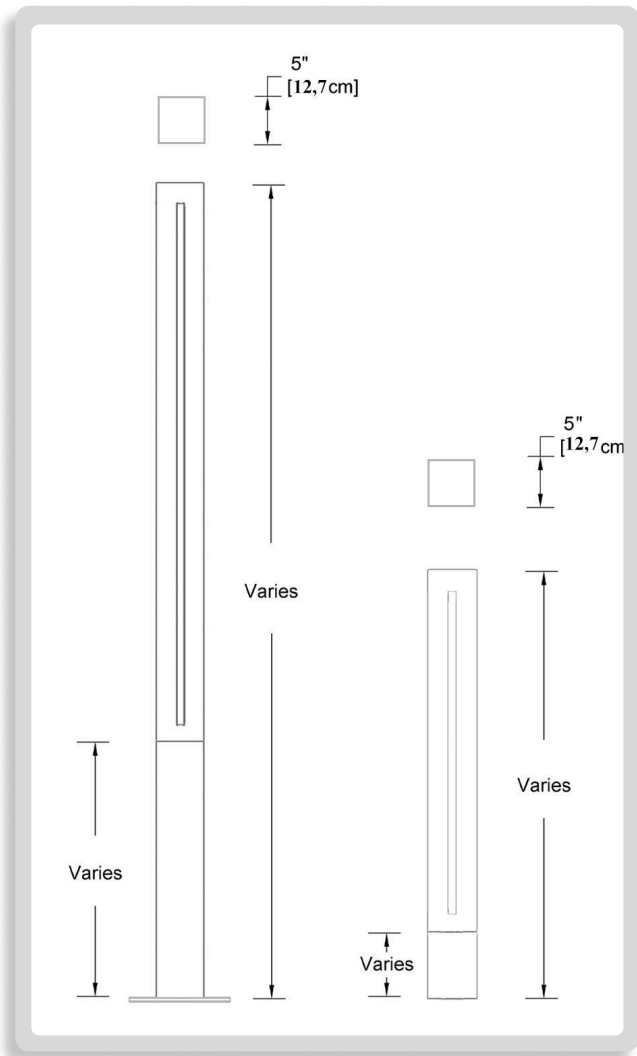

2 BODY WIDTH:

- BW1 W: 6" (15 cm)
- BW2 W: 8" (20 cm)
- BW3 W: 10" (25 cm)
- BW4 W: 12" (30 cm)
- BWC CUS*

3 BASE HEIGHT:

- SH1 H: 4" (10 cm)
- SH2 H: 6" (15 cm)
- SH3 H: 8" (20 cm)
- SH4 H: 12" (30 cm)
- SH5 H: 16" (41 cm)
- SH6 H: 18" (46 cm)
- SH7 H: 24" (61 cm)
- SHC CUS*

sales@gordonbullard.com
www.bullardbollards.com
1-877-964-4646

991 South Gull Lake Dr
Richland, MI 49083
USA

FIXTURE TYPE: _____

PROJECT NAME: _____

HOW TO ORDER: CODE:

Example:
CODE: BB-C221-BL-BH1-SH1-D1-SS-K30-BL-WH-DIM-LSB6-ITF