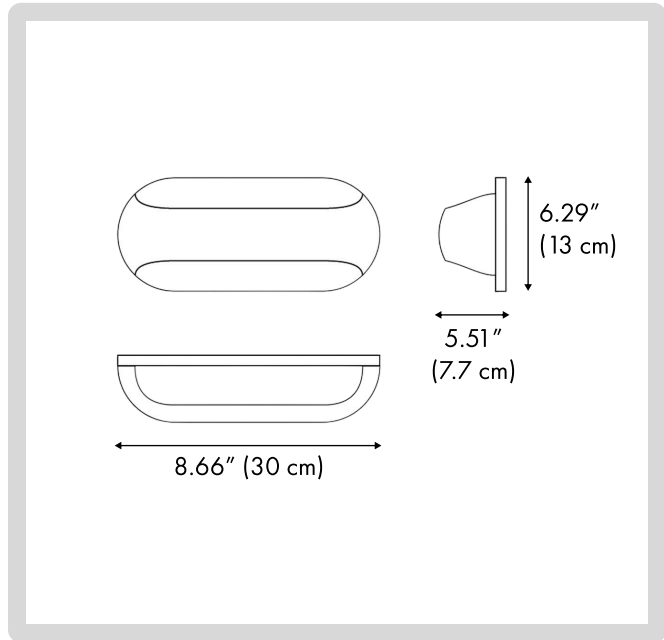

PROJECT NAME: _____

HOW TO ORDER:

CODE:

Example:
CODE: BB-1206-9010-K27-DIM-394

BB-1206-9010
-K27-DIM-394

1 DIMENSIONS:

Height - H: 6.29" (13 cm)
Length - L: 8.66" (30 cm)
Depth - P: 5.51" (7.7 cm)

2 LIGHT SOURCE: