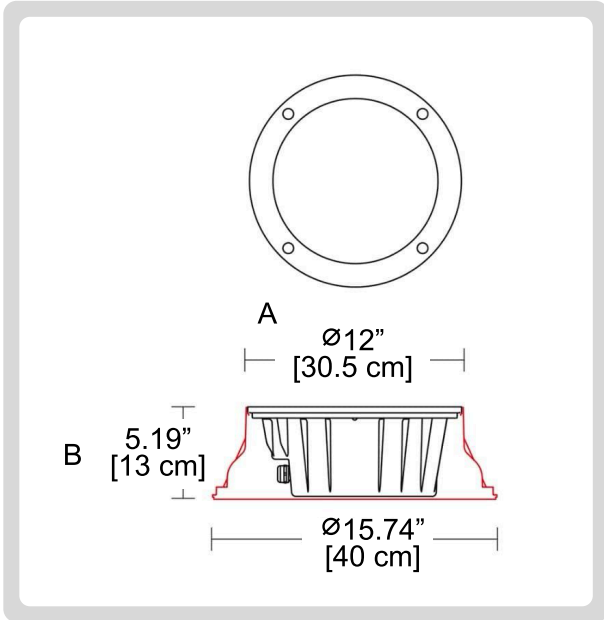

FIXTURE TYPE: _____

PROJECT NAME: _____

HOW TO ORDER:

CODE:

Example:
CODE: BB-1722.00NFST300EN-GH-B8-1-DAL-SS

BB-1722.00NFST300EN-GH-B8-1-DAL-SS

1 DIMENSIONS:

A) Diameter - Ø: 12" (30.5 cm)
B) Height - H: 5.19" (13 cm)