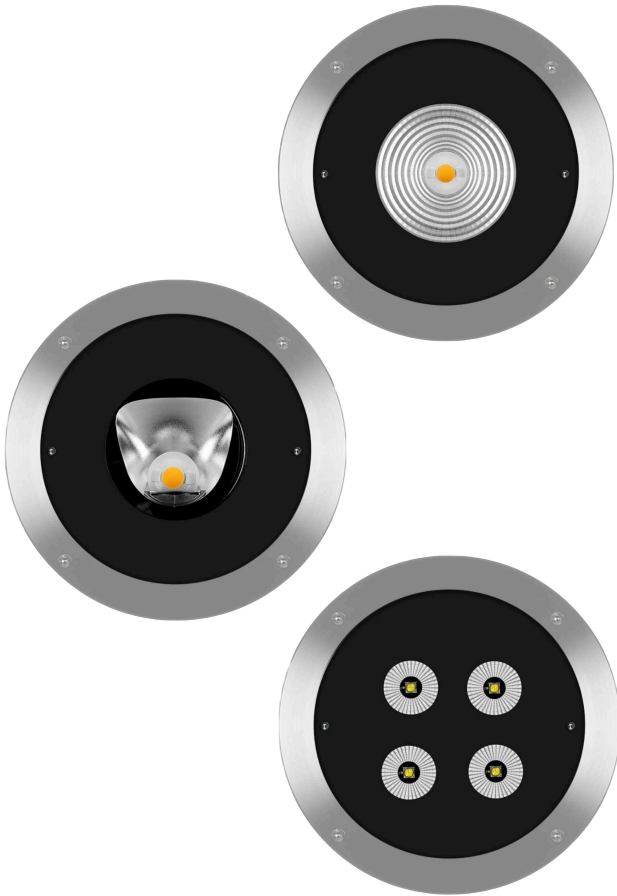

**BULLARD
BOLLARDS**
Think Bullard Think Bullard

**CODE:
BB-1722.00NFST300EN-GH**

FIXTURE TYPE: _____

PROJECT NAME: _____

HOW TO ORDER:

CODE:

Example:
CODE: BB-1722.00NFST300EN-GH-B8-1-DAL-SS

BB-1722.00NFST300EN-GH-B8-1-DAL-SS

3 DIMMING OPTIONS:

- -NON NON-Dimmable
- -DIM 0-10V
- -DAL Dali

4 FINISH OPTIONS:

- -SS Stainless Steel
- -CUS Custom on request*

5 ACCESSORIES:

-AC719
Rough-in housing 305x130

-AC204
IP 68 fast connector 4P

-AC204-5P
IP 68 fast connector 5P

-AC279
IP 68 connector for through wiring 4P

-AC279-5P
IP 68 connector for through wiring 5P

THINK BOLLARD - THINK BULLARD

sales@gordonbullard.com
www.bullardbollards.com
1-877-964-4646

991 South Gull Lake Dr
Richland, MI 49083
USA