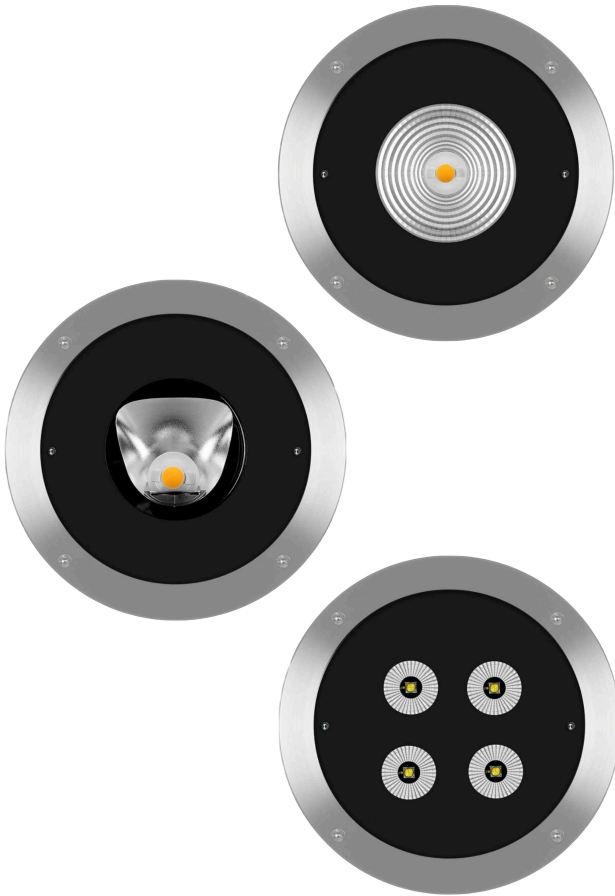

**BULLARD
BOLLARDS**
Think Bollard Think Bullard

BUNNY SPARK

FIXTURE TYPE: _____

PROJECT NAME: _____

GENERAL INFORMATION:

BUNNY SPARK is a recessed lighting fixture with shallow installation depth, available in multiple sizes, optics, and wattages for illuminating façades, plants, shrubs, and landscape elements. The body is made of high-resistance aluminum with nano-bonderite treatment and textured polyester powder coating for long-term protection against UV rays and atmospheric agents. Silicone gaskets ensure reliable sealing, while the ultra-clear tempered glass diffuser with silkscreen border maximizes light transmission. Stainless steel trim and screws complete the durable finish. Equipped with the water-lock system to prevent cable condensation, it is supplied with a polypropylene rough-in housing for safe ground installation. Available with external stainless steel frame or glass flush to floor. Walk-over rated for non-traffic areas; not suitable for pools or fountains.

FIXTURE TYPE:

Inground

VOLTAGE:

110-277V

MATERIAL:

Stainless steel AISI 316L, Die-cast aluminum EN AB 44100 highly resistant to oxidation

IP RATING:

IP 68

DIFFUSER:

Tempered glass (10mm)

WARRANTY:

LED lighting products are warranted for 5 years.

DRIVER POSITION:

Remote

MAIN FEATURES:

- High visual comfort
- Available in a wide choice of optics
- Functional and minimalistic design
- Shock-resistant construction
- Operating Temperature: -4°F to +122°F.