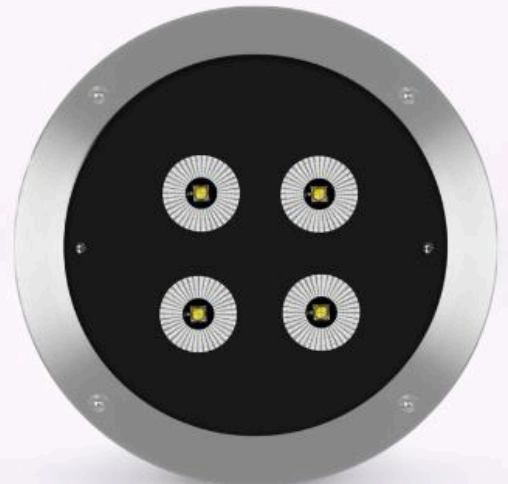

**BULLARD
BOLLARDS**
Think Bollard Think Bullard

BUNNY SPARK

FIXTURE TYPE: _____

PROJECT NAME: _____

GENERAL INFORMATION:

BUNNY SPARK is a recessed lighting fixture with shallow installation depth, available in multiple sizes, optics, and wattages for illuminating façades, plants, shrubs, and landscape elements. The body is made of high-resistance aluminum with nano-bonderite treatment and textured polyester powder coating for long-term protection against UV rays and atmospheric agents. Silicone gaskets ensure reliable sealing, while the ultra-clear tempered glass diffuser with silkscreen border maximizes light transmission. Stainless steel trim and screws complete the durable finish. Equipped with the water-lock system to prevent cable condensation, it is supplied with a polypropylene rough-in housing for safe ground installation. Available with external stainless steel frame or glass flush to floor. Walk-over rated for non-traffic areas; not suitable for pools or fountains.

FIXTURE TYPE:

Inground

VOLTAGE:

110-277V

MATERIAL:

Stainless steel AISI 316L, Die-cast aluminum EN AB 44100 highly resistant to oxidation

IP RATING:

IP 68

DIFFUSER:

Tempered glass (10mm)

WARRANTY:

LED lighting products are warranted for 5 years.

DRIVER POSITION:

Remote

MAIN FEATURES:

- High visual comfort
- Available in a wide choice of optics
- Functional and minimalistic design
- Shock-resistant construction
- Operating Temperature: -4°F to +122°F.