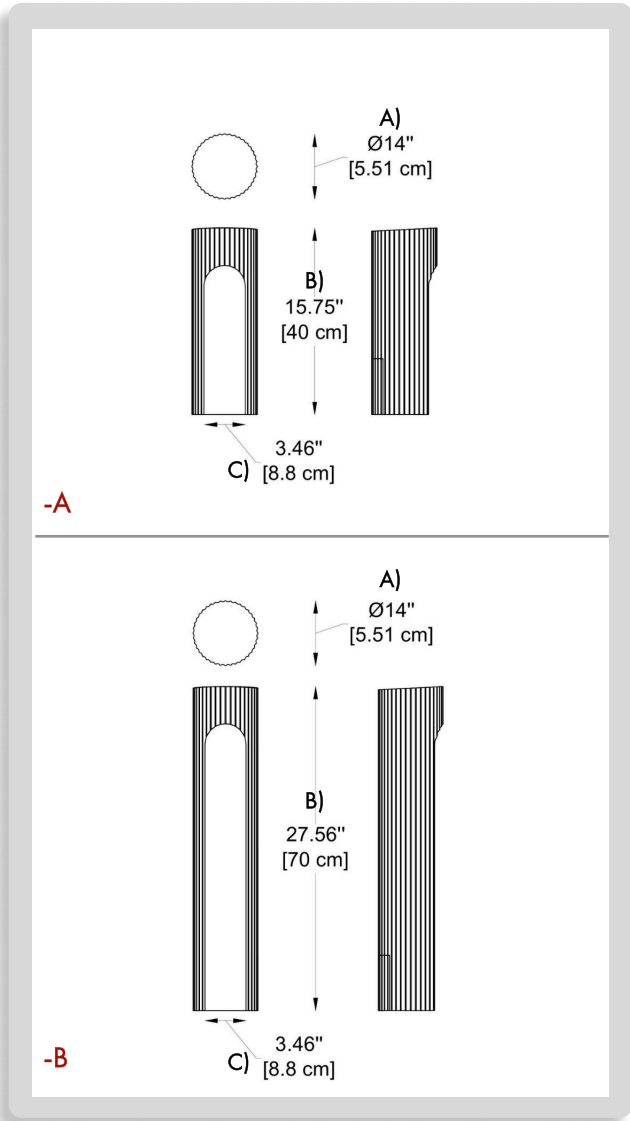

FIXTURE TYPE: _____

PROJECT NAME: _____

HOW TO ORDER:

CODE:

Example:
CODE: BB-1128-BL-A-K22-DIM-WH

BB-1128-BL-A-K22-DIM-WH

1 MODEL

-A

DIMENSIONS:

A) Diameter - Ø: 5.5" (14 cm)
B) Height - H: 15.75" (40 cm)
C) Length - L: 3.46" (8.8 cm)

-B

DIMENSIONS:

A) Diameter - Ø: 5.5" (14 cm)
B) Height - H: 27.56" (70 cm)
C) Length - L: 3.46" (8.8 cm)

3 LIGHT SOURCE:

LED / 4W / 630 lm / 3000K / CRI 80

4 CCT:

-K22 2200K
-K27 2700K
-K30 3000K

5 DIMMING OPTIONS:

-NON NON-Dimmable
-DIM 0-10V
-CUS Casambi
-LUT Lutron

6 FINISH OPTIONS:

-WH White
-GN Green
-CO Corten
-GR Grey
-BL Black
-SD Sand

THINK BOLLARD - THINK BULLARD

sales@gordonbullard.com
www.bullardbollards.com
1-877-964-4646

991 South Gull Lake Dr
Richland, MI 49083
USA