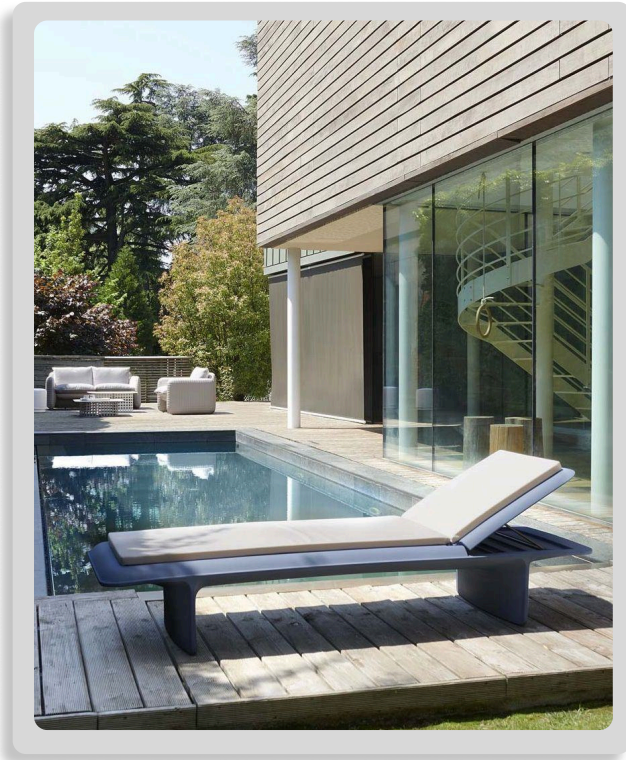

NOTES:

**GENERAL INFORMATION:**

The perfect equilibrium between soft shapes, typical of the creations obtained through rotational moulding, and thin thicknesses, which allow to reduce the physical and perceptive weight of a large object. Its design is inspired by the architecture of the bridges, which allow to cover large lengths in spite of reduced sections. Comfortable and welcoming, thanks to the adjustable backrest in different inclinations, Ponente can be used in gardens, pools, resorts, spa and beauty centers.