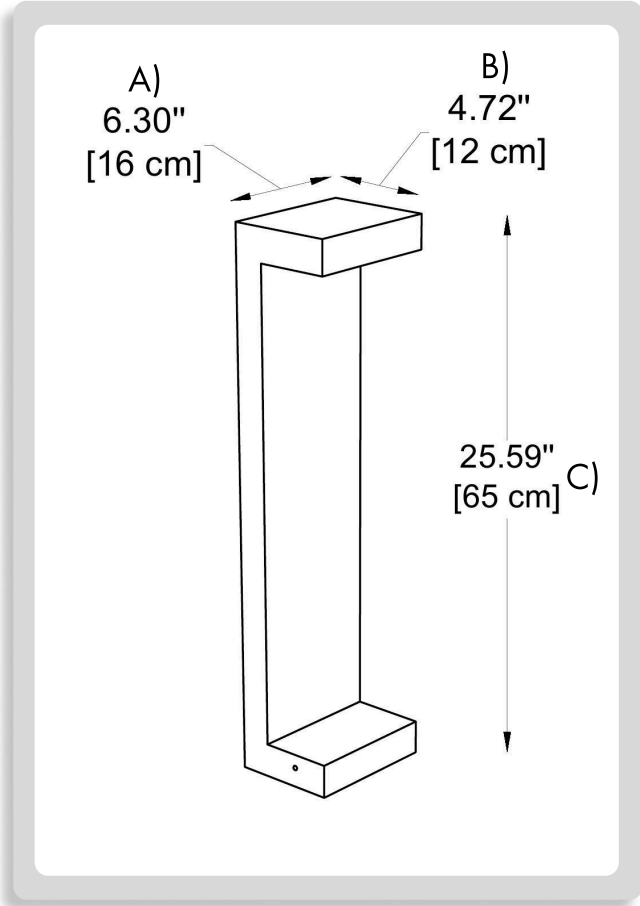

LIGHTING DISTRIBUTIONS:

95°

THINK BOLLARD - THINK BULLARD

sales@gordonbullard.com
www.bullardbollards.com
1-877-964-4646

991 South Gull Lake Dr
Richland, MI 49083
USA

FIXTURE TYPE: _____

PROJECT NAME: _____

HOW TO ORDER:

CODE:

Example:
CODE: BB-LK-BL-27K-DIM-BL

BB-LK-BL-27K-DIM-BL

1 DIMENSION:

A) Length - L: 6,30" (16 cm)
B) Width - W: 4,72" (12 cm)
C) Height - H: 25,59" (65 cm)

2 LIGHT SOURCE:

LED | 7W | 520 lm | 110-277V | 80 CRI