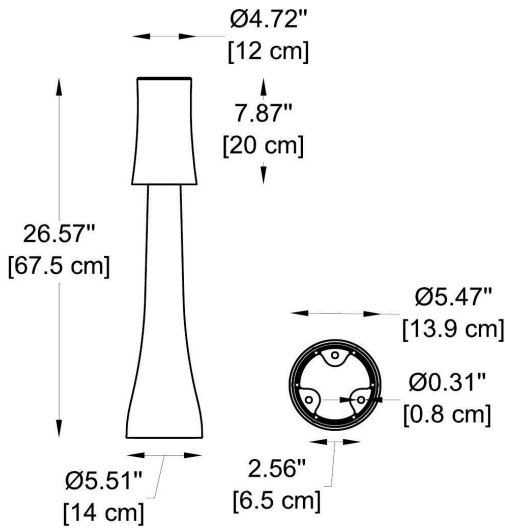

FIXTURE TYPE: \_\_\_\_\_

PROJECT NAME: \_\_\_\_\_

NOTES:

**HOW TO ORDER:**

**CODE:**

**Example:**  
CODE: BB-BLL-GLC-6120-K30-DIM-DG

BB-BLL-GLC-6120-  
K30-DIM-DG

**1 MODELS:**

**-6120**

**DIMENSIONS:**

- A) Upper Diameter - Ø: 4.72" (12 cm)
- B) Lower Diameter - Ø: 5.5" (14 cm)
- C) Height - H: 26.57" (67.5 cm)

**LIGHT SOURCE:**

LED / 7W / CRI 80 / 110-277V

**BEAM ANGLE:**

Symmetrical

**-6119**

**DIMENSIONS:**

- A) Upper Diameter - Ø: 4.72" (12 cm)
- B) Lower Diameter - Ø: 6.3" (16 cm)
- C) Height - H: 47.24" (120 cm)

**LIGHT SOURCE:**

LED / 10W / CRI 80 / 110-277V

**BEAM ANGLE:**

Symmetrical