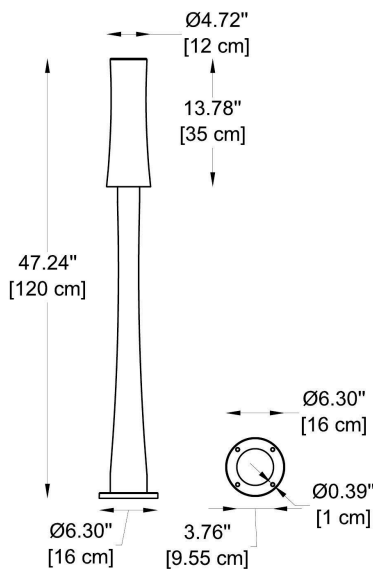

**-6120**

**DIMENSIONS:**

- A) Upper Diameter - Ø: 4.72" (12 cm)
- B) Lower Diameter - Ø: 5.5" (14 cm)
- C) Height - H: 26.57" (67.5 cm)

**LIGHT SOURCE:**

LED / 7W / CRI 80 / 110-277V

**BEAM ANGLE:**

Symmetrical

**-6119**

**DIMENSIONS:**

- A) Upper Diameter - Ø: 4.72" (12 cm)
- B) Lower Diameter - Ø: 6.3" (16 cm)
- C) Height - H: 47.24" (120 cm)

**LIGHT SOURCE:**

LED / 10W / CRI 80 / 110-277V

**BEAM ANGLE:**

Symmetrical