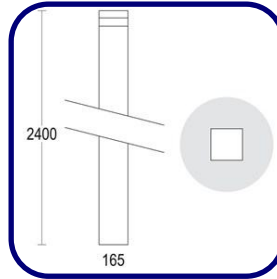

Diameter (D): 6.49" [16.5 cm]

Height/Projection (H): 94.48" [240 cm]

LIGHT SOURCE:

LED / 23.7 W / 4000K / 3555 lm

Luminaire efficiency: 18.2 lm/W

Fixture consumption: 26.9 W

Luminaire emission[lm]: 1X489

OPTICAL:

Height/Projection (H): 94.48" [240 cm]

LIGHT SOURCE:

LED / 31.3 W / 3000K / 4166 lm

Luminaire efficiency: 16.1 lm/W

Fixture consumption: 35.6 W

Luminaire emission[lm]: 1X573

OPTICAL:

Beam angle: 180°

Light distribution: Other

Beam directionability: Fixed optics

-ECXT.400

DIMENSIONS:

Diameter (D): 6.49" [16.5 cm]

Height/Projection (H): 94.48" [240 cm]

LIGHT SOURCE:

LED / 31.3 W / 4000K / 4479 lm

HOW TO ORDER:

CODE:

Example:
CODE: BB-SQRO-GN-PL-SQRO.00.1263-CGXT.300-AG-AC204

BB-SQRO-GN-PL-
SQRO.00.1263-
CGXT.300-AG-AC204

2 DRAWINGS:

-SQRO.00.1263

-SQRO.00.1262

3 FINISH OPTIONS: