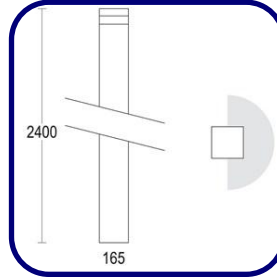

Diameter (D): 6.49" [16.5 cm]

Height/Projection (H): 94.48" [240 cm]

LIGHT SOURCE:

LED / 23.7 W / 4000K / 3555 lm

Luminaire efficiency: 18.2 lm/W

Fixture consumption: 26.9 W

Luminaire emission[lm]: 1X489

OPTICAL:

Height/Projection (H): 94.48" [240 cm]

LIGHT SOURCE:

LED / 31.3 W / 3000K / 4166 lm

Luminaire efficiency: 16.1 lm/W

Fixture consumption: 35.6 W

Luminaire emission[lm]: 1X573

OPTICAL:

Beam angle: 180°

Light distribution: Other

Beam directionability: Fixed optics

-ECXT.400

DIMENSIONS:

Diameter (D): 6.49" [16.5 cm]

Height/Projection (H): 94.48" [240 cm]

LIGHT SOURCE:

LED / 31.3 W / 4000K / 4479 lm

HOW TO ORDER:

CODE:

Example:
CODE: BB-SQRO-GN-PL-SQRO.00.1263-CGXT.300-AG-AC204

BB-SQRO-GN-PL-
SQRO.00.1263-
CGXT.300-AG-AC204

2 DRAWINGS:

-SQRO.00.1263

-SQRO.00.1262

3 FINISH OPTIONS: