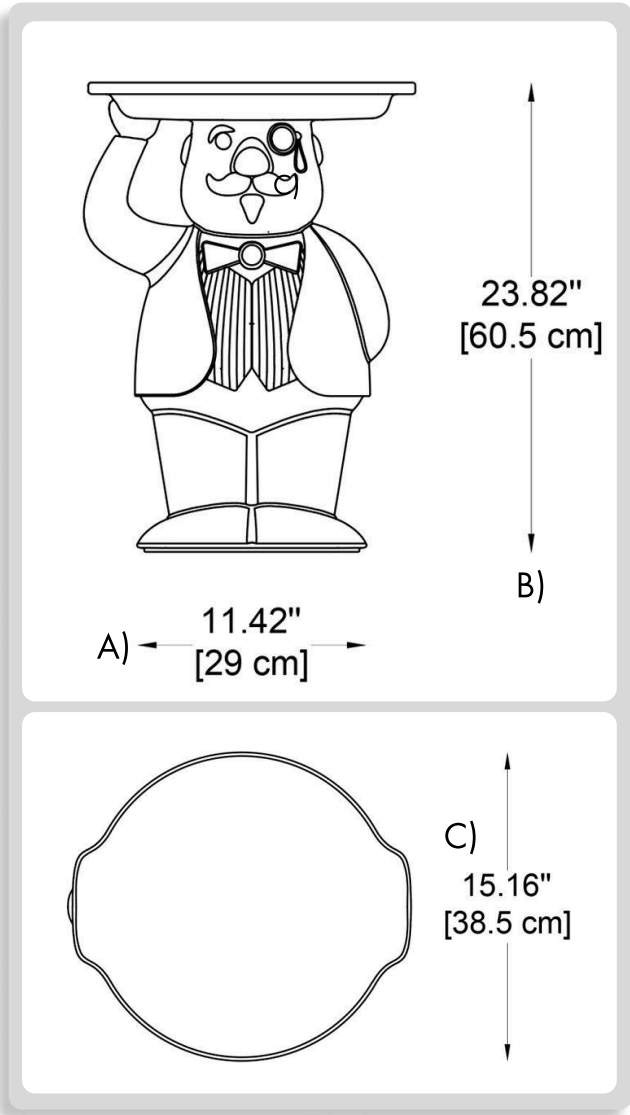

**BULLARD
BOLLARDS**
Think Bollard Think Bullard

AMBROGIO
(ILLUMINATED FURNITURE)

FIXTURE TYPE: _____

PROJECT NAME: _____

NOTES:

GENERAL INFORMATION:

Ambrogio by Bullard Bollards is a fun and functional illuminated table crafted from durable polyethylene. Designed for outdoor use (IP54 rating), it operates on 110–277V with a standard E26 bulb (not included), delivering a warm, ambient glow. Finished in light white, Ambrogio stands 23.82” tall, with a top diameter of 15.16” and a base width of 11.42”, and weighs 11 lb. Its playful character and sturdy construction make it an ideal accent piece for residential, hospitality, and event spaces.

FIXTURE TYPE: _____

PROJECT NAME: _____

NOTES:

HOW TO ORDER:

CODE:

Example: CODE: BB-AMB060-SD	BB-AMB060-SD
--	---------------------

1 DIMENSIONS:

A) Length - L: 16,73" (42,5 cm)
 B) Height - H: 23,82" (60,5 cm)
 C) Width - W: 15,16" (38,5 cm)

2 LIGHT SOURCE:

E26 / 1 x max. 5W / 110-277V

3 FINISH OPTION:

Light white

4 WIRING:

Transparent cable + inline cord switch on/off

(Length: 5 ft)

5 WEIGHT:

ACCESSORIES: (not-included)

CODE: -062

REMOVABLE TRAY

Material - Wood

Dimensions:

L: 18.1" (46 cm)

W: 16.5" (42 cm)

H: 1.3" (3.5 cm)