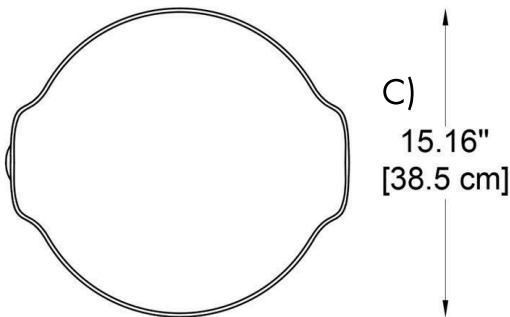

**BULLARD
BOLLARDS**
Think Bullard Think Bullard

**CODE:
BB-AMB060-SD**

FIXTURE TYPE: _____

PROJECT NAME: _____

NOTES:

HOW TO ORDER:

CODE:

**Example:
CODE: BB-AMB060-SD**

BB-AMB060-SD

ACCESSORIES: (not-included)

CODE: -062

REMOVABLE TRAY

Material - Wood

Dimensions:

L: 18.1" (46 cm)

W: 16.5" (42 cm)

H: 1.3" (3.5 cm)

Finish options - Wood

THINK BOLLARD - THINK BULLARD

sales@gordonbullard.com

www.bullardbollards.com

1-877-964-4646

991 South Gull Lake Dr

Richland, MI 49083

USA