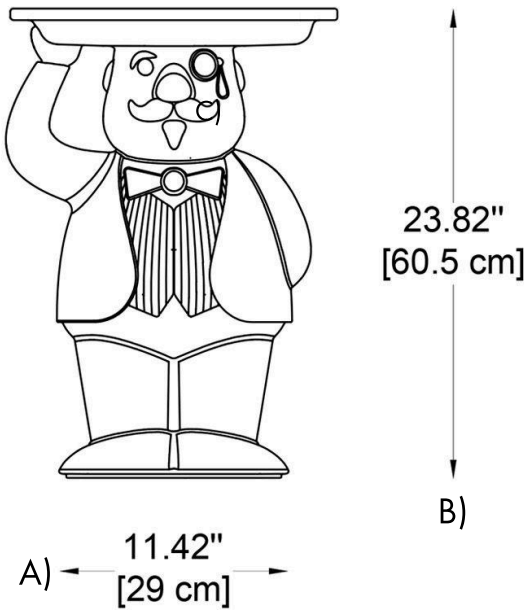

**BULLARD
BOLLARDS**
Think Bullard Think Bullard

**CODE:
BB-AMB060-SD**

FIXTURE TYPE: _____

PROJECT NAME: _____

NOTES:

HOW TO ORDER:

CODE:

**Example:
CODE: BB-AMB060-SD**

BB-AMB060-SD

ACCESSORIES: (not-included)

CODE: -062

REMOVABLE TRAY

Material - Wood

Dimensions:

L: 18.1" (46 cm)

W: 16.5" (42 cm)

H: 1.3" (3.5 cm)

Finish options - Wood

THINK BOLLARD - THINK BULLARD

sales@gordonbullard.com

www.bullardbollards.com

1-877-964-4646

991 South Gull Lake Dr

Richland, MI 49083

USA