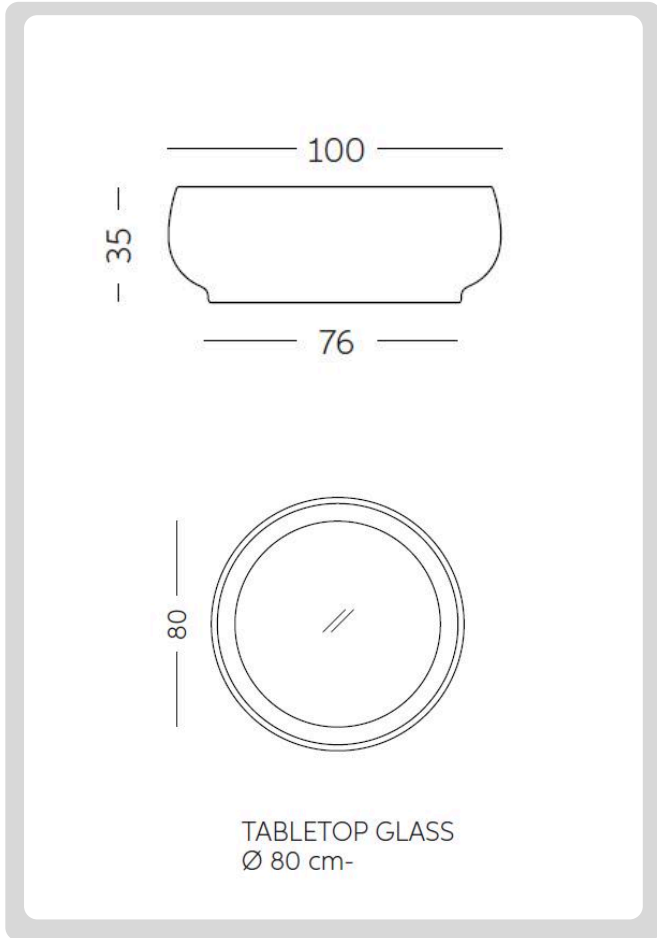

**BB-CST100-
SD-DIM**

GENERAL INFORMATION:

The Chubby Side Table is a modern non-illuminated outdoor table made from durable polyethylene with a tempered satin glass top included. With its soft, rounded design (Ø 39.37" / 100 cm, H 13.78" / 35 cm), it is ideal for terraces, poolside lounges, and hospitality spaces. Available in a wide range of finishes, it combines durability with clean, contemporary style.

FIXTURE TYPE:

Non-Illuminated Furniture / Coffee Table

MATERIAL:

Polyethylene / Glass

WEIGHT:

48.5 lb

LOCATION:

Outdoor

PROJECT NAME: _____

NOTES:

HOW TO ORDER:

CODE:

Example: CODE: BB-CST100-SD-WE-JB	BB-CST100-SD-WE-JB
--	---------------------------

1 DIMENSIONS:

A) Height - H: 13.78" (35 cm)
B) Diameter - Ø: 39.37" (100 cm)