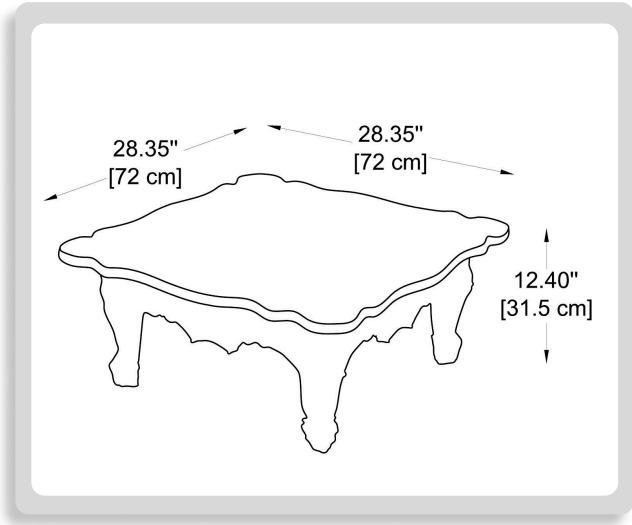

**BULLARD
BOLLARDS**
Think Bollard Think Bullard

DUKE OF LOVE (NON-ILLUMINATED FURNITURE)

FIXTURE TYPE: _____

PROJECT NAME: _____

NOTES:

HOW TO ORDER:

CODE:

**Example:
CODE: BB-DUK070-SD-MW**

**BB-DUK070-
SD-MW**

GENERAL INFORMATION:

Duke Of Love is a low table with an ironic and pop design that reminds of the Baroque and rich-in-details style of the whole Design of Love Collection. Duke of Love is ideal to furnish contemporary settings, thanks to its elegance.

FIXTURE TYPE:

Non-Illuminated Furniture / Coffee table

MATERIAL:

Polyethylene

DIMENSIONS:

L: 28.35" (72 cm) x H: 12.4" (31.5 cm) x W: 28.35" (72 cm)

FINISH OPTIONS:

STANDARD COLOURS: