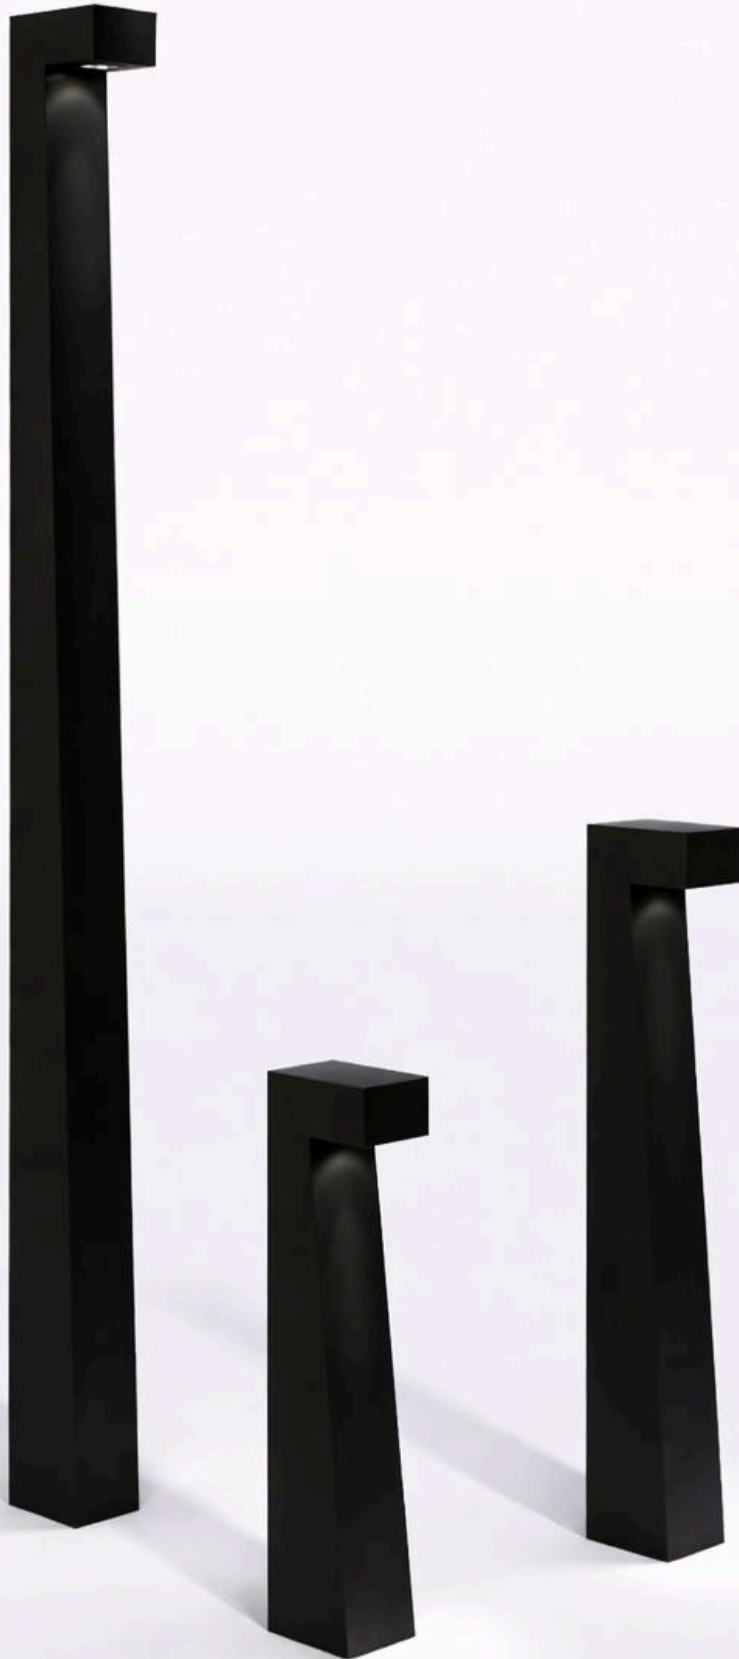

**BULLARD  
BOLLARDS**  
Think Bollard Think Bullard

**ECHO**  
BB-ECH-BL

FIXTURE TYPE: \_\_\_\_\_

PROJECT NAME: \_\_\_\_\_

**GENERAL INFORMATION:**

The Echo bollard combines sleek design with robust performance, featuring a durable aluminum body and an IP65 rating for reliable outdoor use. Available in multiple heights and slim proportions, it delivers efficient LED illumination with outputs up to 1600 lumens and a high CRI of 90. With color temperatures ranging from 2700K to 5000K and dimming options including 0-10V, Casambi, Lutron, and DALI, Echo offers versatile lighting control. Finished in White, Black, Bronze, Light Grey, or Dark Grey, with custom options available, it seamlessly integrates into modern landscapes and architectural settings.

**FIXTURE TYPE:**

Bollard

**VOLTAGE:**

110-277V

**MATERIAL:**

Aluminum

**IP RATING:**

IP 65

CASAMBI

LUTRON

**HOW TO ORDER:**

**CODE:**

Example:  
CODE: BB-ECH-BL-H1-L1-K30-DIM-WH

BB-ECH-BL-H1-L1  
-K30-DIM-WH

**1** HEIGHT:

- H1 H: 11.8" (30 cm)
- H2 H: 18" (45.7 cm)
- H3 H: 30" (76.2 cm)
- H4 H: 60" (152.4 cm)

**2** BODY WIDTH & DEPTH

A) W : 3.15" (8 cm) x B) D: 4.72" (12 cm)

**3** LIGHT SOURCE:

- L1 LED / 5W / 375 lm / CRI 90 / 110-277V
- L2 LED / 10W / 750 lm / CRI 90 / 110-277V
- L3 LED / 20W / 1600 lm / CRI 90 / 110-277V
- CUS Custom on request\*