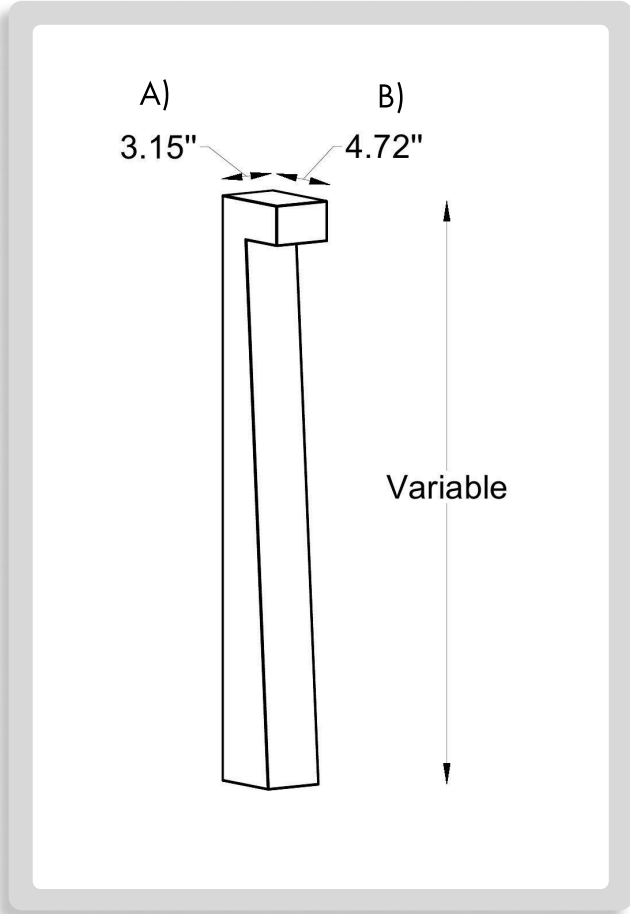

FIXTURE TYPE: _____

PROJECT NAME: _____

LED

IP65

CASAMBI

LUTRON

HOW TO ORDER:

CODE:

Example:
CODE: BB-ECH-BL-H1-L1-K30-DIM-WH

BB-ECH-BL-H1-L1
-K30-DIM-WH

1 HEIGHT:

- -H1 H: 11.8" (30 cm)
- -H2 H: 18" (45.7 cm)
- -H3 H: 30" (76.2 cm)
- -H4 H: 60" (152.4 cm)

2 BODY WIDTH & DEPTH

A) W : 3.15" (8 cm) x B) D: 4.72" (12 cm)

3 LIGHT SOURCE:

- -L1 LED / 5W / 375 lm / CRI 90 / 110-277V
- -L2 LED / 10W / 750 lm / CRI 90 / 110-277V
- -L3 LED / 20W / 1600 lm / CRI 90 / 110-277V
- -CUS Custom on request*

4 CCT:

- -K27 2700K
- -K30 3000K
- -K35 3500K
- -K40 4000K
- -K50 5000K

5 DIMMING OPTIONS:

- -NON NON-Dimmable
- -DIM 0-10V
- -CAS Casambi
- -LUT Lutron
- -DAL Dali

6 FINISH OPTIONS:

- -WH White (RAL 9010)
- -BL Black (RAL 9005)
- -BR Bronze (RAL 8004)
- -LG Light Grey (RAL 7047)
- -DK Dark Grey (RAL 7021)
- -CUS Custom on request*

THINK BOLLARD - THINK BULLARD

sales@gordonbullard.com

www.bullardbollards.com

1-877-964-4646

991 South Gull Lake Dr

Richland, MI 49083

USA