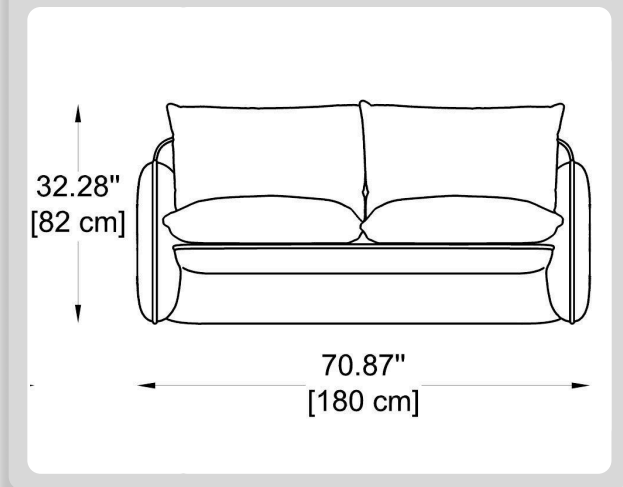

FIXTURE TYPE: _____

PROJECT NAME: _____

NOTES:

HOW TO ORDER:

CODE:

Example:
CODE: BB-MAD075-SD-MW-CW

**BB-MAD075-
SD-MW-CW**

GENERAL INFORMATION:

Mara Sofa is a loveseat designed by Lorenza Bozzoli. Its unique texture covers the whole body of the sofa and it is inspired by the crafts woven leather. The cushions give comfort to the guests and make Mara Sofa suitable for indoor and outdoor use: the cushions are waterproof. Mara is a collection composed by Mara armchair and Mara Pouf.

FIXTURE TYPE:

Non-Illuminated Furniture / Sofa

MATERIAL:

Polyethylene

DIMENSIONS:

L: 37.01" (94 cm) x H: 32.28" (82 cm) x W: 70.78" (180 cm)

FINISH OPTIONS:

STANDARD COLOURS:

- -MW Milky White ☐
- -JB Jet Black ☐
- -EG Elephant Grey ☐
- -CB Chocolate Brown ☐
- -AG Argil Grey ☐
- -DG Dove Grey ☐

SPECIAL COLOURS

- -ML Mahogany Leather ☐
- -SL Saddle Leather ☐

ACCESSORIES: (not-included)

CUSHION

Material:

Wadding and rubber with outdoor waterproof acrylic cover (removable)

Finish Options

- -CW Cotton White ☐
- -RB River Blue ☐
- -EO Earth Orange ☐
- -DS Dune Sand ☐
- -LB London Brown ☐

THINK BOLLARD - THINK BULLARD

sales@gordonbullard.com
www.bullardbollards.com
1-877-964-4646

991 South Gull Lake Dr
Richland, MI 49083
USA