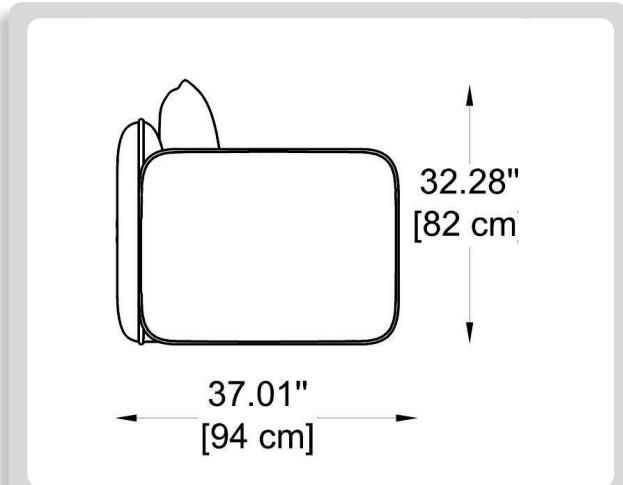

FIXTURE TYPE: _____

PROJECT NAME: _____

NOTES:

HOW TO ORDER:

CODE:

Example:
CODE: BB-MAD075-SD-MW-CW

**BB-MAD075-
SD-MW-CW**

GENERAL INFORMATION:

Mara Sofa is a loveseat designed by Lorenza Bozzoli. Its unique texture covers the whole body of the sofa and it is inspired by the crafts woven leather. The cushions give comfort to the guests and make Mara Sofa suitable for indoor and outdoor use: the cushions are waterproof. Mara is a collection composed by Mara armchair and Mara Pouf.

FIXTURE TYPE:

Non-Illuminated Furniture / Sofa

MATERIAL:

Polyethylene

DIMENSIONS:

L: 37.01" (94 cm) x H: 32.28" (82 cm) x W: 70.78" (180 cm)

FINISH OPTIONS:

STANDARD COLOURS:

- -MW Milky White ☐
- -JB Jet Black ☐
- -EG Elephant Grey ☐
- -CB Chocolate Brown ☐
- -AG Argil Grey ☐
- -DG Dove Grey ☐

SPECIAL COLOURS

- -ML Mahogany Leather ☐
- -SL Saddle Leather ☐

ACCESSORIES: (not-included)

CUSHION

Material:

Wadding and rubber with outdoor waterproof acrylic cover (removable)

Finish Options

- -CW Cotton White ☐
- -RB River Blue ☐
- -EO Earth Orange ☐
- -DS Dune Sand ☐
- -LB London Brown ☐

THINK BOLLARD - THINK BULLARD

sales@gordonbullard.com
www.bullardbollards.com
1-877-964-4646

991 South Gull Lake Dr
Richland, MI 49083
USA