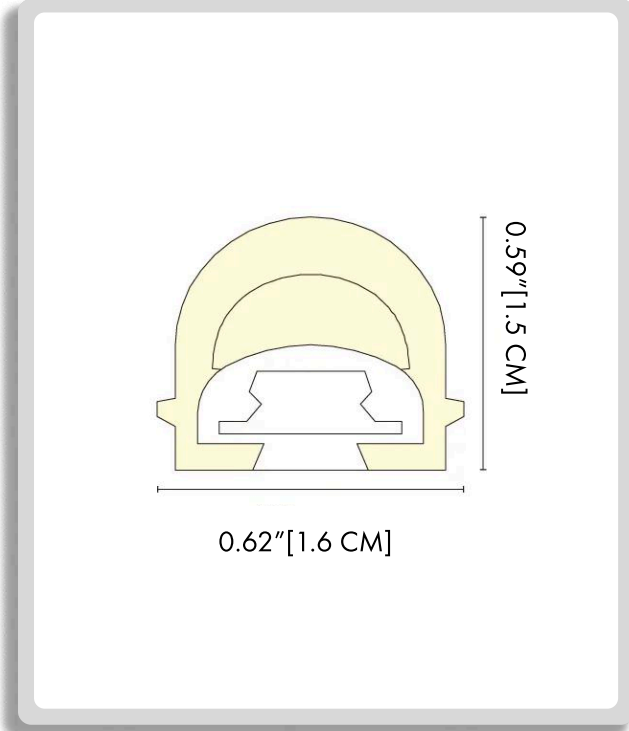

FIXTURE TYPE: _____

PROJECT NAME: _____

HOW TO ORDER:

CODE:

Example: CODE: BB-SLWLTC-CL-AF7-SLTC-CL-D27-AS-AFS(T)2020A5-1000	BB-SLWLTC-CL-AF7-SLTC-CL-D27-AS-AFS(T)2020A5-1000

1 DIMENSIONS:

A) Length - L: 0.62" (1.6 cm)
B) Height - H: 0.59" (1.5 cm)

2 LIGHT SOURCE:

-AF5-SLTC-CL

	CCT	COLOR RANGE	INPUT VOLTAGE	RATED CURRENT (A/m)	RATED POWER	MAXIMUM POWER	LUMENS
RGB	RGB	/	24V	0.5 (0.15A/ft)	12 (3.66W/ft)	13.2 (4.02W/ft)	/

STANDARD LENGTH	REMARK
5000mm (16.4ft)	6*3LED/50mm