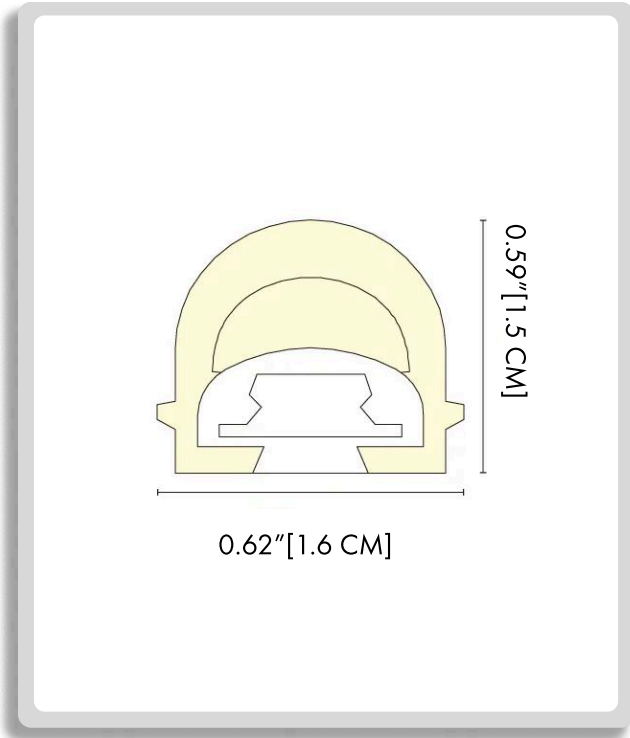

A) Length - L: 0.62" (1.6 cm)
B) Height - H: 0.59" (1.5 cm)

2 LIGHT SOURCE:

-AF5-SLTC-CL

	CCT	COLOR RANGE	INPUT VOLTAGE	RATED CURRENT (A/m)	RATED POWER	MAXIMUM POWER	LUMENS
RGB	RGB	/	24V	0.5 (0.15A/ft)	12 (3.66W/ft)	13.2 (4.02W/ft)	/

STANDARD LENGTH	REMARK
5000mm (16.4ft)	6*3LED/50mm

-AF4-SLTC-CL

	CCT	COLOR RANGE	CRI	INPUT VOLTAGE	RATED CURRENT (A/m)	RATED POWER	MAXIMUM POWER	LUMENS
D27	RGB+2700K	RGB+(2550-2800K)	/	24V	0.5 (0.15A/ft)	12 (3.66W/ft)	13.2 (4.02W/ft)	144 (44LM/ft)
D30	RGB+3000K	RGB+(2800-3200K)						168 (51LM/ft)
D40	RGB+4000K	RGB+(3900-4350K)						170 (52LM/ft)

STANDARD LENGTH	REMARK
5000mm (16.4ft)	7*4LED/83.3mm

THINK BOLLARD - THINK BULLARD

sales@gordonbullard.com
www.bullardbollards.com
1-877-964-4646

991 South Gull Lake Dr
Richland, MI 49083
USA

FIXTURE TYPE: _____

PROJECT NAME: _____

HOW TO ORDER:

CODE:

Example:
CODE: BB-SLWLTC-CL-AF7-SLTC-CL-D27-AS-AFS(T)2020A5-1000

BB-SLWLTC-CL-AF7-SLTC-CL-D27-AS-AFS(T)2020A5-1000

1 DIMENSIONS:

A) Length - L: 0.62" (1.6 cm)
B) Height - H: 0.59" (1.5 cm)