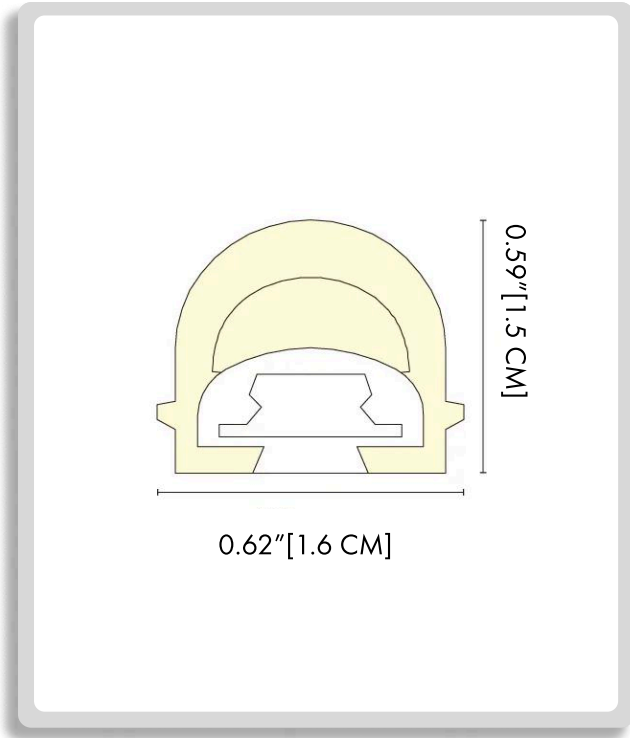

PROJECT NAME: _____

HOW TO ORDER:

CODE:

Example:
CODE: BB-SLWLTC-CL-AF7-SLTC-CL-D27-AS-AFS(T)2020A5-1000

BB-SLWLTC-CL-AF7-SLTC-CL-D27-AS-AFS(T)2020A5-1000

1 DIMENSIONS:

A) Length - L: 0.62" (1.6 cm)
B) Height - H: 0.59" (1.5 cm)

STANDARD LENGTH	REMARK
5000mm (16.4ft)	7* 4LED/83.3mm DMX-IC: UCS512H4LB 12 Pixels/m

-AF6-SLTC-CL

	CCT	COLOR RANGE	CRI	INPUT VOLTAGE	RATED CURRENT (A/m)	RATED POWER	MAXIMUM POWER	LUMENS
D27	DMX-2700K	2550-2800K	>90	24V	0.6 (0.18A/ft)	13.5 (4.12W/ft)	14.8 (4.51W/ft)	518 (158LM/ft)
D30	DMX-3000K	2800-3200K						659 (201LM/ft)
D40	DMX-4000K	3900-4350K						653 (199LM/ft)

A) Length - L: 0.62" (1.6 cm)
B) Height - H: 0.59" (1.5 cm)

2 LIGHT SOURCE:

-AF5-SLTC-CL

	CCT	COLOR RANGE	INPUT VOLTAGE	RATED CURRENT (A/m)	RATED POWER	MAXIMUM POWER	LUMENS
RGB	RGB	/	24V	0.5 (0.15A/ft)	12 (3.66W/ft)	13.2 (4.02W/ft)	/

STANDARD LENGTH	REMARK
5000mm (16.4ft)	6*3LED/50mm

-AF4-SLTC-CL

	CCT	COLOR RANGE	CRI	INPUT VOLTAGE	RATED CURRENT (A/m)	RATED POWER	MAXIMUM POWER	LUMENS
D27	RGB+2700K	RGB+(2550-2800K)	/	24V	0.5 (0.15A/ft)	12 (3.66W/ft)	13.2 (4.02W/ft)	144 (44LM/ft)
D30	RGB+3000K	RGB+(2800-3200K)						168 (51LM/ft)
D40	RGB+4000K	RGB+(3900-4350K)						170 (52LM/ft)