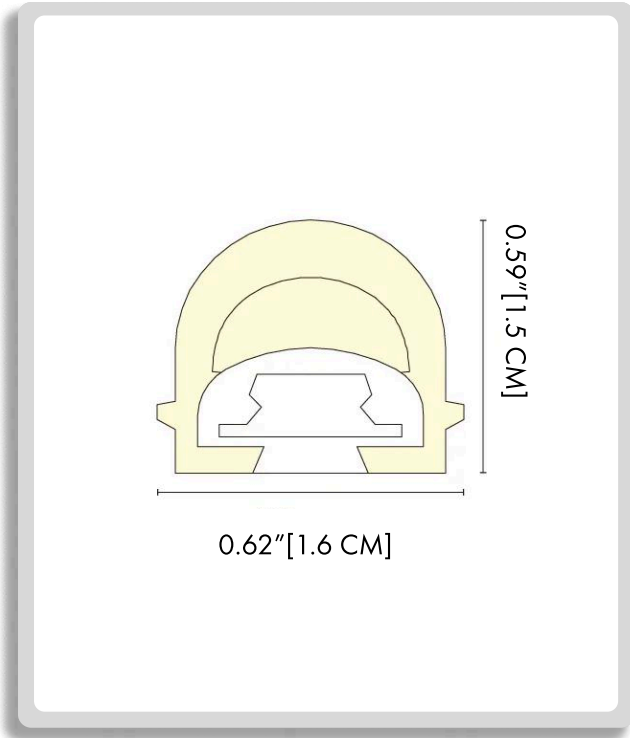

STANDARD LENGTH	REMARK
5000mm (16.4ft)	7* 4LED/83.3mm DMX-IC: UCS512H4LB 12 Pixels/m

-AF6-SLTC-CL

	CCT	COLOR RANGE	CRI	INPUT VOLTAGE	RATED CURRENT (A/m)	RATED POWER	MAXIMUM POWER	LUMENS
D27	DMX-2700K	2550-2800K	>90	24V	0.6 (0.18A/ft)	13.5 (4.12W/ft)	14.8 (4.51W/ft)	518 (158LM/ft)
D30	DMX-3000K	2800-3200K						659 (201LM/ft)
D40	DMX-4000K	3900-4350K						653 (199LM/ft)

A) Length - L: 0.62" (1.6 cm)
B) Height - H: 0.59" (1.5 cm)

2 LIGHT SOURCE:

-AF5-SLTC-CL

	CCT	COLOR RANGE	INPUT VOLTAGE	RATED CURRENT (A/m)	RATED POWER	MAXIMUM POWER	LUMENS
RGB	RGB	/	24V	0.5 (0.15A/ft)	12 (3.66W/ft)	13.2 (4.02W/ft)	/

STANDARD LENGTH	REMARK
5000mm (16.4ft)	7*3LED/83.3mm DMX-IC: UCS512H4LB 12 Pixels/m

THINK BOLLARD - THINK BULLARD

sales@gordonbullard.com
www.bullardbollards.com
1-877-964-4646

991 South Gull Lake Dr
Richland, MI 49083
USA

FIXTURE TYPE: _____

PROJECT NAME: _____

HOW TO ORDER:

CODE:

Example:
CODE: BB-SLWLTC-CL-AF7-SLTC-CL-D27-AS-AFS(T)2020A5-1000

BB-SLWLTC-CL-AF7-SLTC-CL-D27-AS-AFS(T)2020A5-1000

1 DIMENSIONS:

A) Length - L: 0.62" (1.6 cm)
B) Height - H: 0.59" (1.5 cm)