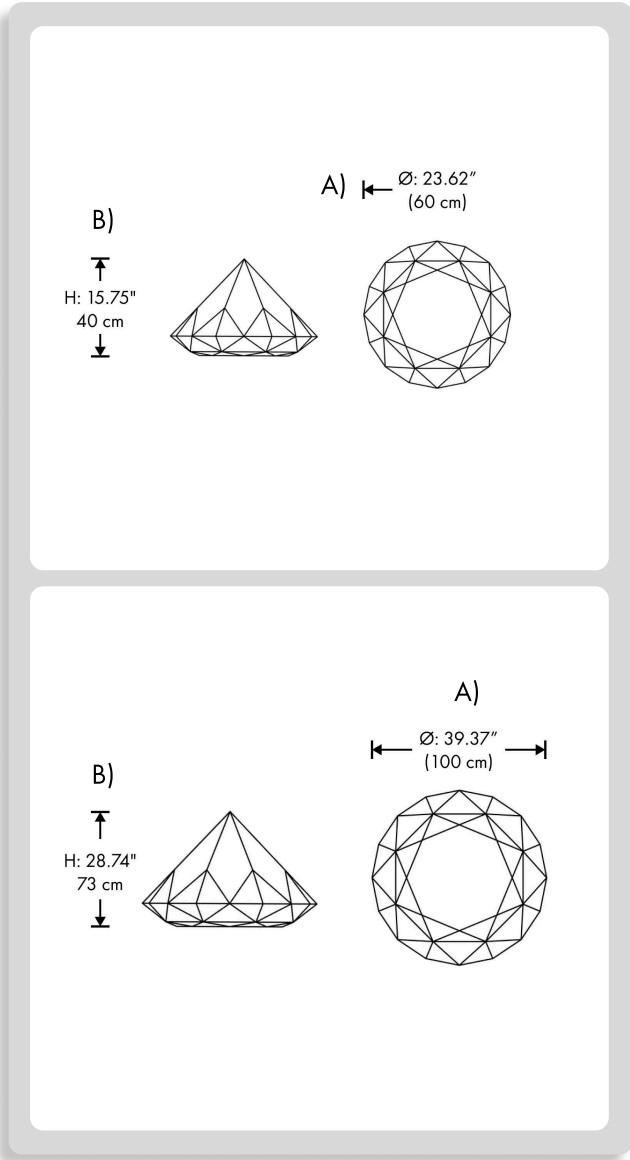

FIXTURE TYPE: _____

PROJECT NAME: _____

HOW TO ORDER:

CODE:

Example:
CODE: BB-BJH-SD-S-LA

BB-BJH-SD-S-LA

1 MODELS:

-S

DIMENSIONS:

A) Diameter - Ø: 23.62" (60 cm)
B) Height - H: 15.75" (40 cm)

-M

DIMENSIONS:

A) Diameter - Ø: 39.37" (100 cm)
B) Height - H: 28.74" (73 cm)

2 LIGHT SOURCE:

E26 / 1 x max. 5W

3 FINISH OPTIONS:

- -LA Light White ☐
- -LL Light Blue ☐
- -LR Light Green ☐
- -LB Light Yellow ☐
- -LC Light Orange ☐
- -LD Light Red ☐
- -LS Light Pink ☐

THINK BOLLARD - THINK BULLARD

sales@gordonbullard.com
www.bullardbollards.com
1-877-964-4646

991 South Gull Lake Dr
Richland, MI 49083
USA