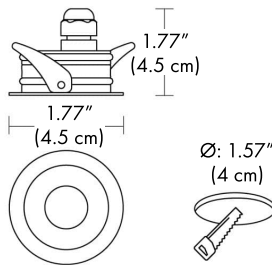

FIXTURE TYPE: _____

PROJECT NAME: _____

-32

-45

-55

HOW TO ORDER:

CODE:

Example:
CODE:
BB-1030.00BAXW-GH-32-L2-350-68-DIM-AC205-IP66

BB-1030.00BAXW
-GH-32-L2-350-68
-DIM-AC205-IP66

1 MODELS:

-32

Diameter - Ø: 1.26" (3.2 cm)

-45

Diameter - Ø: 1.77" (4.5 cm)

-55

Diameter - Ø: 2.17" (5.5 cm)

2 LIGHT SOURCE:

-L1 LED / 1 x 1W / 3000K / 1 x 105 lm

-L2 LED / 1 x 1W / 4000K / 1 x 116 lm

-BL LED / 1 x 1W BLUE / 1 x 40 lm

3 CONTROL GEAR/OPERATION RANGE:

-24V 24 V DC

-350 350 mA

4 FINISH OPTIONS:

-15 Stainless steel

-68 Natural bronze

5 DIMMING OPTIONS:

-NON NON-Dimmable

-DIM 0-10V

-CAS Casambi

-DAL Dali

6 ACSESSORIES:

-AC205-IP66

IP66 remote power supply box

THINK BOLLARD - THINK BULLARD

sales@gordonbullard.com

www.bullardbollards.com

1-877-964-4646

991 South Gull Lake Dr

Richland, MI 49083

USA