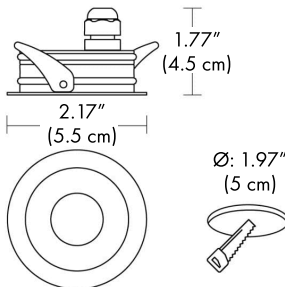

HOW TO ORDER:

CODE:

Example:
CODE:
BB-1030.00BAXW-GH-32-L2-350-68-DIM-AC205-IP66

BB-1030.00BAXW
-GH-32-L2-350-68
-DIM-AC205-IP66

1 MODELS:

-32

Diameter - Ø: 1.26" (3.2 cm)

-45

Diameter - Ø: 1.77" (4.5 cm)

-55

Diameter - Ø: 2.17" (5.5 cm)

2 LIGHT SOURCE:

-L1 LED / 1 x 1W / 3000K / 1 x 105 lm

-L2 LED / 1 x 1W / 4000K / 1 x 116 lm

-BL LED / 1 x 1W BLUE / 1 x 40 lm

3 CONTROL GEAR/OPERATION RANGE:

-24V 24 V DC

-350 350 mA

4 FINISH OPTIONS:

-15 Stainless steel

-68 Natural bronze

5 DIMMING OPTIONS:

-NON NON-Dimmable

-DIM 0-10V

-CAS Casambi

-DAL Dali

6 ACSESSORIES:

-AC205-IP66

IP66 remote power supply box

THINK BOLLARD - THINK BULLARD

sales@gordonbullard.com

www.bullardbollards.com

1-877-964-4646

991 South Gull Lake Dr

Richland, MI 49083

USA