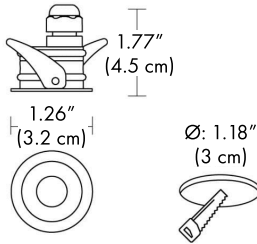

FIXTURE TYPE: _____

PROJECT NAME: _____

-32

-45