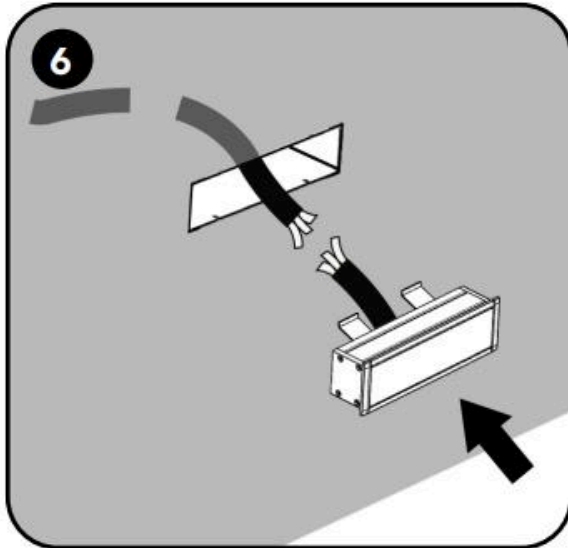

WALL VERSION

P.3

sales@gordonbullard.com
www.bullardbollards.com
 1 877-964-4646

991 South Gull Lake Dr.
 Richland, MI 49083
 USA

Data Sheet:

Input Voltage (V): 110-277

IK 07

THE SAFETY OF THIS FIXTURE IS GUARANTEED ONLY IF YOU COMPLY WITH THESE INSTRUCTIONS; REMEMBER TO KEEP IN A SAFE PLACE. THE APPLIANCE MUST NOT BE TAMPERED WITH OR TRANSFORMED AND IT MUST BE INSTALLED AND USED AS SUPPLIED AND IN COMPLIANCE WITH THE NATIONAL RULES ON INSTALLATIONS. SWITCH-OFF THE POWER SUPPLY BEFORE CARRYING OUT ANY MAINTENANCE OPERATIONS. HOT PLUG-IN IS NOT ALLOW AND MAY CAUSE DAMAGE TO THE LUMINAIRE. THE LIGHT SOURCE CONTAINED IN THIS LUMINAIRE SHALL BE REPLACED ONLY BY THE MANUFACTURER OR HIS SERVICE AGENT. INSTALLATION AND SERVICE MUST BE PERFORMED BY QUALIFIED SERVICE PERSONNEL. ANY NON-COMPLIANT INSTALLATIONS WILL INVALIDATE ALL FORMS OF GUARANTEE.