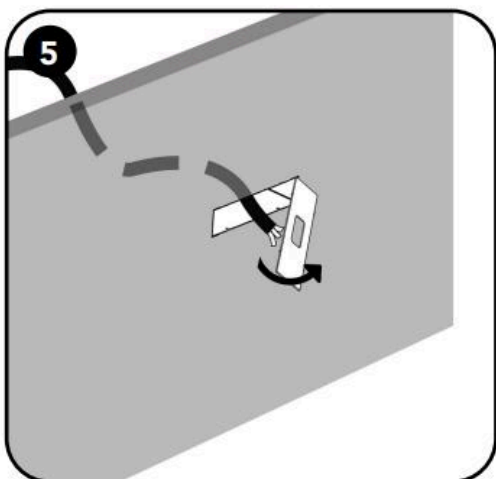

BUNNY BOLD AS

Data Sheet:

Input Voltage (V): 110-277

IK 07

DRYWALL VERSION

Data Sheet:

Input Voltage (V): 110-277

IK 07

WALL VERSION

P.3

sales@gordonbullard.com
www.bullardbollards.com
 1 877-964-4646

991 South Gull Lake Dr.
 Richland, MI 49083
 USA

Data Sheet:

Input Voltage (V): 110-277

IK 07

THE SAFETY OF THIS FIXTURE IS GUARANTEED ONLY IF YOU COMPLY WITH THESE INSTRUCTIONS; REMEMBER TO KEEP IN A SAFE PLACE. THE APPLIANCE MUST NOT BE TAMPERED WITH OR TRANSFORMED AND IT MUST BE INSTALLED AND USED AS SUPPLIED AND IN COMPLIANCE WITH THE NATIONAL RULES ON INSTALLATIONS. SWITCH-OFF THE POWER SUPPLY BEFORE CARRYING OUT ANY MAINTENANCE OPERATIONS. HOT PLUG-IN IS NOT ALLOW AND MAY CAUSE DAMAGE TO THE LUMINAIRE. THE LIGHT SOURCE CONTAINED IN THIS LUMINAIRE SHALL BE REPLACED ONLY BY THE MANUFACTURER OR HIS SERVICE AGENT. INSTALLATION AND SERVICE MUST BE PERFORMED BY QUALIFIED SERVICE PERSONNEL. ANY NON-COMPLIANT INSTALLATIONS WILL INVALIDATE ALL FORMS OF GUARANTEE.