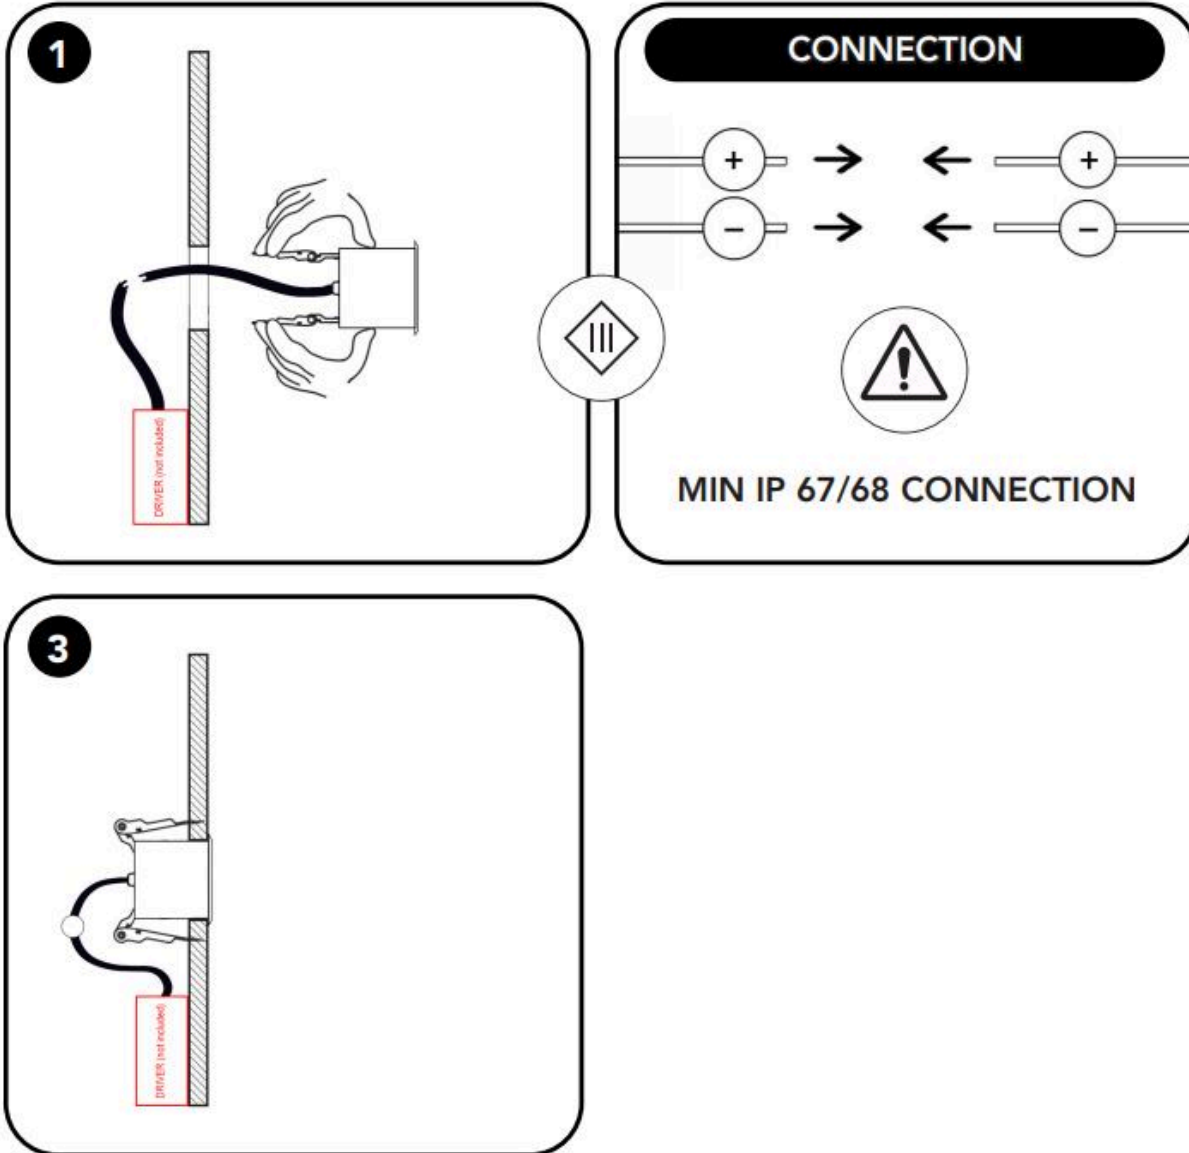

BUNNY BOLD AS

Data Sheet:

Input Voltage (V): 110-277

IK 07

DRYWALL VERSION

Data Sheet:

Input Voltage (V): 110-277

IK 07

WALL VERSION

P.3

sales@gordonbullard.com
www.bullardbollards.com
 1 877-964-4646

991 South Gull Lake Dr.
 Richland, MI 49083
 USA

Data Sheet:

Input Voltage (V): 110-277

IK 07

THE SAFETY OF THIS FIXTURE IS GUARANTEED ONLY IF YOU COMPLY WITH THESE INSTRUCTIONS; REMEMBER TO KEEP IN A SAFE PLACE. THE APPLIANCE MUST NOT BE TAMPERED WITH OR TRANSFORMED AND IT MUST BE INSTALLED AND USED AS SUPPLIED AND IN COMPLIANCE WITH THE NATIONAL RULES ON INSTALLATIONS. SWITCH-OFF THE POWER SUPPLY BEFORE CARRYING OUT ANY MAINTENANCE OPERATIONS. HOT PLUG-IN IS NOT ALLOW AND MAY CAUSE DAMAGE TO THE LUMINAIRE. THE LIGHT SOURCE CONTAINED IN THIS LUMINAIRE SHALL BE REPLACED ONLY BY THE MANUFACTURER OR HIS SERVICE AGENT. INSTALLATION AND SERVICE MUST BE PERFORMED BY QUALIFIED SERVICE PERSONNEL. ANY NON-COMPLIANT INSTALLATIONS WILL INVALIDATE ALL FORMS OF GUARANTEE.