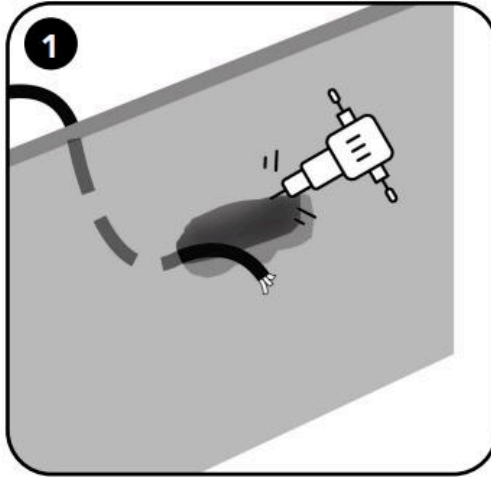

BUNNY BOLD AS

Data Sheet:

Input Voltage (V): 110-277

IK 07

DRYWALL VERSION

Data Sheet:

Input Voltage (V): 110-277

IK 07

WALL VERSION

P.3

sales@gordonbullard.com
www.bullardbollards.com
 1 877-964-4646

991 South Gull Lake Dr.
 Richland, MI 49083
 USA

Data Sheet:

Input Voltage (V): 110-277

IK 07

THE SAFETY OF THIS FIXTURE IS GUARANTEED ONLY IF YOU COMPLY WITH THESE INSTRUCTIONS; REMEMBER TO KEEP IN A SAFE PLACE. THE APPLIANCE MUST NOT BE TAMPERED WITH OR TRANSFORMED AND IT MUST BE INSTALLED AND USED AS SUPPLIED AND IN COMPLIANCE WITH THE NATIONAL RULES ON INSTALLATIONS. SWITCH-OFF THE POWER SUPPLY BEFORE CARRYING OUT ANY MAINTENANCE OPERATIONS. HOT PLUG-IN IS NOT ALLOW AND MAY CAUSE DAMAGE TO THE LUMINAIRE. THE LIGHT SOURCE CONTAINED IN THIS LUMINAIRE SHALL BE REPLACED ONLY BY THE MANUFACTURER OR HIS SERVICE AGENT. INSTALLATION AND SERVICE MUST BE PERFORMED BY QUALIFIED SERVICE PERSONNEL. ANY NON-COMPLIANT INSTALLATIONS WILL INVALIDATE ALL FORMS OF GUARANTEE.