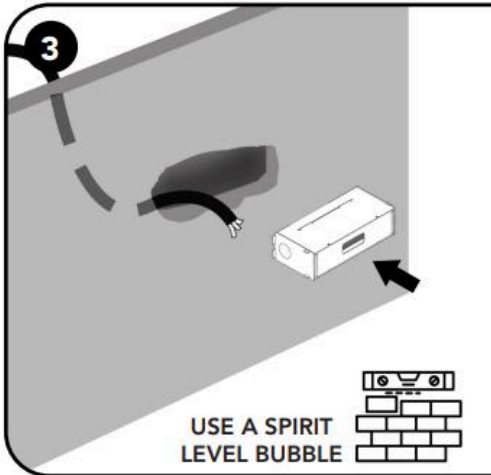

BUNNY BOLD AS

Data Sheet:

Input Voltage (V): 110-277

IK 07

DRYWALL VERSION

Data Sheet:

Input Voltage (V): 110-277

IK 07

WALL VERSION

P.3

sales@gordonbullard.com
www.bullardbollards.com
 1 877-964-4646

991 South Gull Lake Dr.
 Richland, MI 49083
 USA

Data Sheet:

Input Voltage (V): 110-277

IK 07

THE SAFETY OF THIS FIXTURE IS GUARANTEED ONLY IF YOU COMPLY WITH THESE INSTRUCTIONS; REMEMBER TO KEEP IN A SAFE PLACE. THE APPLIANCE MUST NOT BE TAMPERED WITH OR TRANSFORMED AND IT MUST BE INSTALLED AND USED AS SUPPLIED AND IN COMPLIANCE WITH THE NATIONAL RULES ON INSTALLATIONS. SWITCH-OFF THE POWER SUPPLY BEFORE CARRYING OUT ANY MAINTENANCE OPERATIONS. HOT PLUG-IN IS NOT ALLOW AND MAY CAUSE DAMAGE TO THE LUMINAIRE. THE LIGHT SOURCE CONTAINED IN THIS LUMINAIRE SHALL BE REPLACED ONLY BY THE MANUFACTURER OR HIS SERVICE AGENT. INSTALLATION AND SERVICE MUST BE PERFORMED BY QUALIFIED SERVICE PERSONNEL. ANY NON-COMPLIANT INSTALLATIONS WILL INVALIDATE ALL FORMS OF GUARANTEE.