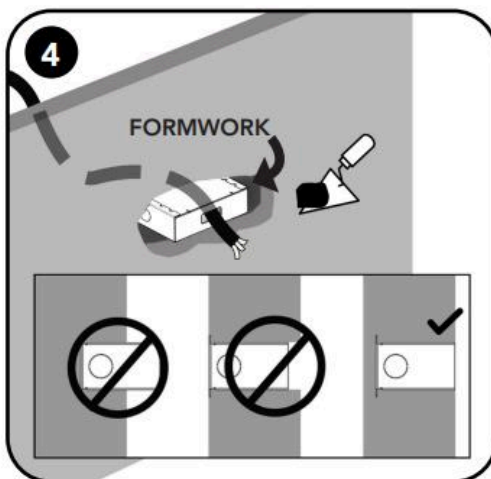

BUNNY BOLD AS

Data Sheet:

Input Voltage (V): 110-277

IK 07

DRYWALL VERSION

Data Sheet:

Input Voltage (V): 110-277

IK 07

WALL VERSION

P.3

sales@gordonbullard.com
www.bullardbollards.com
 1 877-964-4646

991 South Gull Lake Dr.
 Richland, MI 49083
 USA

Data Sheet:

Input Voltage (V): 110-277

IK 07

THE SAFETY OF THIS FIXTURE IS GUARANTEED ONLY IF YOU COMPLY WITH THESE INSTRUCTIONS; REMEMBER TO KEEP IN A SAFE PLACE. THE APPLIANCE MUST NOT BE TAMPERED WITH OR TRANSFORMED AND IT MUST BE INSTALLED AND USED AS SUPPLIED AND IN COMPLIANCE WITH THE NATIONAL RULES ON INSTALLATIONS. SWITCH-OFF THE POWER SUPPLY BEFORE CARRYING OUT ANY MAINTENANCE OPERATIONS. HOT PLUG-IN IS NOT ALLOW AND MAY CAUSE DAMAGE TO THE LUMINAIRE. THE LIGHT SOURCE CONTAINED IN THIS LUMINAIRE SHALL BE REPLACED ONLY BY THE MANUFACTURER OR HIS SERVICE AGENT. INSTALLATION AND SERVICE MUST BE PERFORMED BY QUALIFIED SERVICE PERSONNEL. ANY NON-COMPLIANT INSTALLATIONS WILL INVALIDATE ALL FORMS OF GUARANTEE.