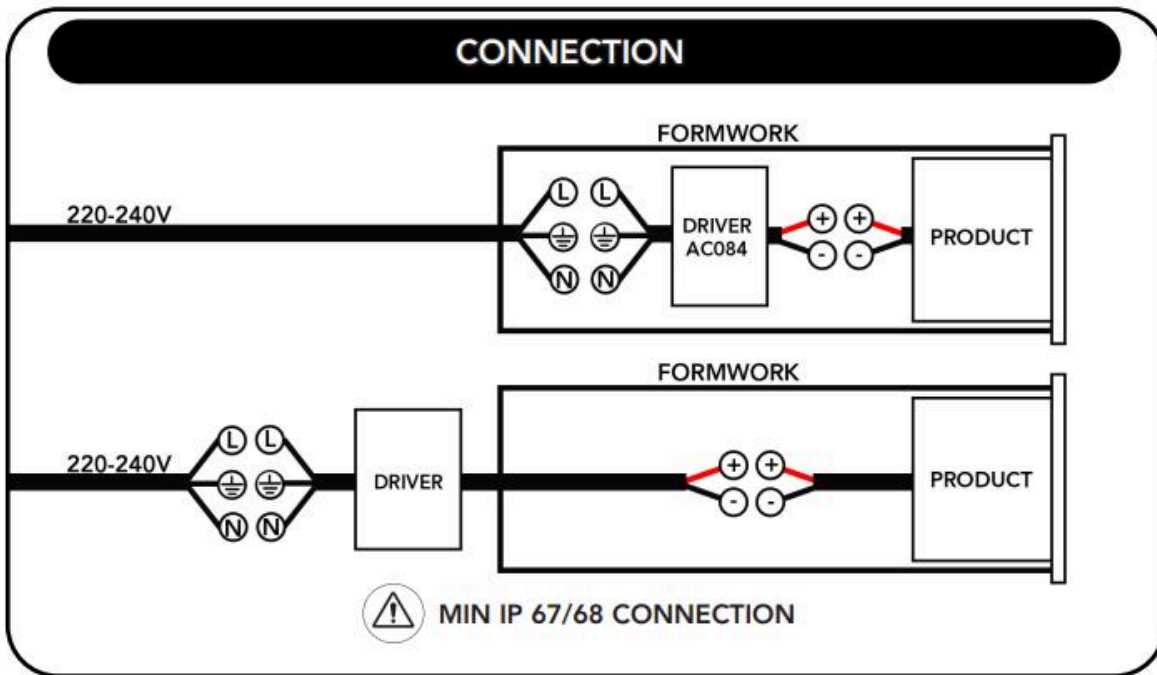

WALL VERSION

P.3

sales@gordonbullard.com
www.bullardbollards.com
 1 877-964-4646

991 South Gull Lake Dr.
 Richland, MI 49083
 USA

Data Sheet:

Input Voltage (V): 110-277

IK 07

THE SAFETY OF THIS FIXTURE IS GUARANTEED ONLY IF YOU COMPLY WITH THESE INSTRUCTIONS; REMEMBER TO KEEP IN A SAFE PLACE. THE APPLIANCE MUST NOT BE TAMPERED WITH OR TRANSFORMED AND IT MUST BE INSTALLED AND USED AS SUPPLIED AND IN COMPLIANCE WITH THE NATIONAL RULES ON INSTALLATIONS. SWITCH-OFF THE POWER SUPPLY BEFORE CARRYING OUT ANY MAINTENANCE OPERATIONS. HOT PLUG-IN IS NOT ALLOW AND MAY CAUSE DAMAGE TO THE LUMINAIRE. THE LIGHT SOURCE CONTAINED IN THIS LUMINAIRE SHALL BE REPLACED ONLY BY THE MANUFACTURER OR HIS SERVICE AGENT. INSTALLATION AND SERVICE MUST BE PERFORMED BY QUALIFIED SERVICE PERSONNEL. ANY NON-COMPLIANT INSTALLATIONS WILL INVALIDATE ALL FORMS OF GUARANTEE.