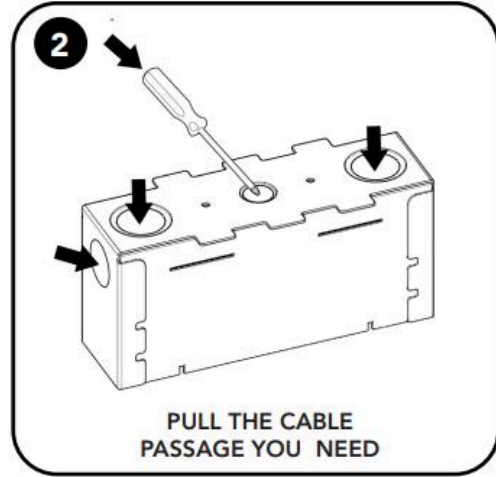

BUNNY BOLD AS

Data Sheet:

Input Voltage (V): 110-277

IK 07

DRYWALL VERSION

Data Sheet:

Input Voltage (V): 110-277

IK 07

WALL VERSION

P.3

sales@gordonbullard.com
www.bullardbollards.com
 1 877-964-4646

991 South Gull Lake Dr.
 Richland, MI 49083
 USA

Data Sheet:

Input Voltage (V): 110-277

IK 07

THE SAFETY OF THIS FIXTURE IS GUARANTEED ONLY IF YOU COMPLY WITH THESE INSTRUCTIONS; REMEMBER TO KEEP IN A SAFE PLACE. THE APPLIANCE MUST NOT BE TAMPERED WITH OR TRANSFORMED AND IT MUST BE INSTALLED AND USED AS SUPPLIED AND IN COMPLIANCE WITH THE NATIONAL RULES ON INSTALLATIONS. SWITCH-OFF THE POWER SUPPLY BEFORE CARRYING OUT ANY MAINTENANCE OPERATIONS. HOT PLUG-IN IS NOT ALLOW AND MAY CAUSE DAMAGE TO THE LUMINAIRE. THE LIGHT SOURCE CONTAINED IN THIS LUMINAIRE SHALL BE REPLACED ONLY BY THE MANUFACTURER OR HIS SERVICE AGENT. INSTALLATION AND SERVICE MUST BE PERFORMED BY QUALIFIED SERVICE PERSONNEL. ANY NON-COMPLIANT INSTALLATIONS WILL INVALIDATE ALL FORMS OF GUARANTEE.