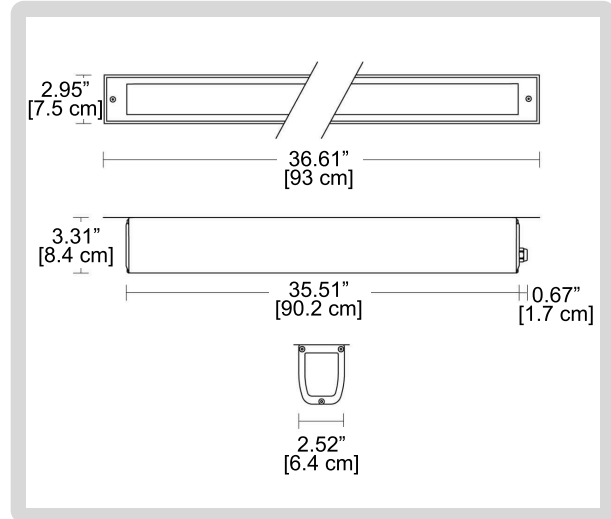

CRI:

>90

CABLE ENTRY / CABLE TYPE:

Nylon cable gland M20 Ø 7/13 mm / H07RN8-F 3x1 mm²

CORD LENGTH:

0.5m

LIGHT DISTRIBUTION:

- 12° - Symmetrical narrow beam (<=15°)
- 25° - Symmetrical medium flood (15° - 45°)
- 50° - Symmetrical wide beam (45° - 125°)
- 14° x 47° - 2 Axis symmetrical
- 78° x 47° - Asymmetric flood (wall washer)

HOW TO ORDER:

CODE:

**Example:
CODE: BB-001082.ELST-GH-B3-L2-DIM-AC279**

BB-001082.ELST-
GH-B3-L2-DIM-
AC279

1 DIMENSIONS:

A) Recessed depth - P: 3.31" (8.4 cm)
B) Length - L: 36.61" (93 cm)
C) Width - W: 2.95" (7.5 cm)