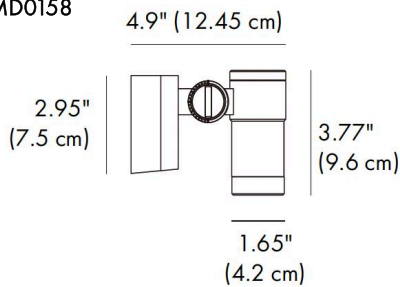

**CODE -B7TMD0158**

DIMENSIONS:

Diameter - Ø: 1.65" (4.2 cm)  
Height - H: 3.77" (9.6 cm)  
Depth - P: 4.9" (12.45 cm)

LIGHT SOURCE:

LED / 1 x 3W / 45 mA / 274 lm / 110-277V

**-B7TND0126**

**CODE -B7TND0126**

DIMENSIONS:

Diameter - Ø: 2.16" (5.5 cm)  
Height - H: 4.72" (12 cm)  
Depth - P: 5.47" (13.9 cm)

LIGHT SOURCE:

LED / 1 x 6W / 56 mA / 667 lm / 110-277V

**-B7TOD0128**

**CODE -B7TOD0128**

DIMENSIONS:

Diameter - Ø: 2.48" (6.3 cm)  
Height - H: 5.47" (13.9 cm)  
Depth - P: 5.82" (14.8 cm)

LIGHT SOURCE:

LED / 1 x 10W / 107 mA / 1315 lm / 110-277V

**-B7TPD0171**

**CODE -B7TPD0171**

DIMENSIONS:

Diameter - Ø: 3.54" (9 cm)  
Height - H: 6.45" (16.4 cm)  
Depth - P: 7.7" (19.6 cm)

LIGHT SOURCE:

LED / 1 x 20W / 180 mA / 2071 lm / 110-277V