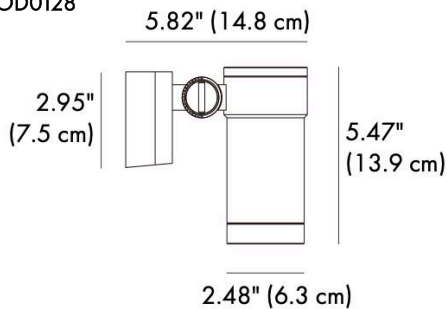

**CODE -B7TMD0158**

DIMENSIONS:

Diameter - Ø: 1.65" (4.2 cm)  
Height - H: 3.77" (9.6 cm)  
Depth - P: 4.9" (12.45 cm)

LIGHT SOURCE:

LED / 1 x 3W / 45 mA / 274 lm / 110-277V

**-B7TND0126**

**CODE -B7TND0126**

DIMENSIONS:

Diameter - Ø: 2.16" (5.5 cm)  
Height - H: 4.72" (12 cm)  
Depth - P: 5.47" (13.9 cm)

LIGHT SOURCE:

LED / 1 x 6W / 56 mA / 667 lm / 110-277V

**-B7TOD0128**

**CODE -B7TOD0128**

DIMENSIONS:

Diameter - Ø: 2.48" (6.3 cm)  
Height - H: 5.47" (13.9 cm)  
Depth - P: 5.82" (14.8 cm)

LIGHT SOURCE:

LED / 1 x 10W / 107 mA / 1315 lm / 110-277V

**-B7TPD0171**

**CODE -B7TPD0171**

DIMENSIONS:

Diameter - Ø: 3.54" (9 cm)  
Height - H: 6.45" (16.4 cm)  
Depth - P: 7.7" (19.6 cm)

LIGHT SOURCE:

LED / 1 x 20W / 180 mA / 2071 lm / 110-277V