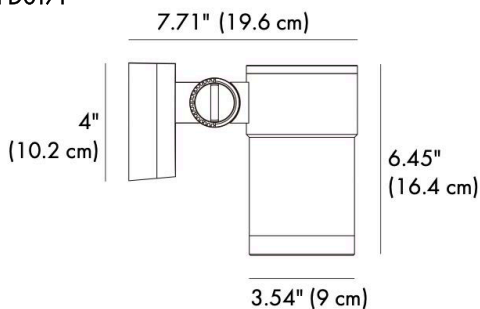

**CODE -B7TMD0158**

DIMENSIONS:

Diameter - Ø: 1.65" (4.2 cm)  
Height - H: 3.77" (9.6 cm)  
Depth - P: 4.9" (12.45 cm)

LIGHT SOURCE:

LED / 1 x 3W / 45 mA / 274 lm / 110-277V

**-B7TND0126**

**CODE -B7TND0126**

DIMENSIONS:

Diameter - Ø: 2.16" (5.5 cm)  
Height - H: 4.72" (12 cm)  
Depth - P: 5.47" (13.9 cm)

LIGHT SOURCE:

LED / 1 x 6W / 56 mA / 667 lm / 110-277V

**-B7TOD0128**

**CODE -B7TOD0128**

DIMENSIONS:

Diameter - Ø: 2.48" (6.3 cm)  
Height - H: 5.47" (13.9 cm)  
Depth - P: 5.82" (14.8 cm)

LIGHT SOURCE:

LED / 1 x 10W / 107 mA / 1315 lm / 110-277V

**-B7TPD0171**

**CODE -B7TPD0171**

DIMENSIONS:

Diameter - Ø: 3.54" (9 cm)  
Height - H: 6.45" (16.4 cm)  
Depth - P: 7.7" (19.6 cm)

LIGHT SOURCE:

LED / 1 x 20W / 180 mA / 2071 lm / 110-277V