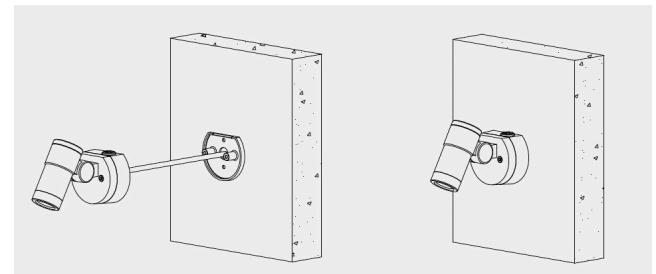

7 DIAGRAM OF INSTRUCTION:

sales@gordonbullard.com
www.bullardoutdoor.com
1-877-964-4646

991 South Gull Lake Dr
Richland, MI 49083
USA