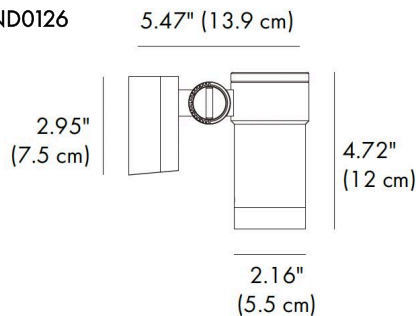

**CODE -B7TMD0158**

DIMENSIONS:

Diameter - Ø: 1.65" (4.2 cm)  
Height - H: 3.77" (9.6 cm)  
Depth - P: 4.9" (12.45 cm)

LIGHT SOURCE:

LED / 1 x 3W / 45 mA / 274 lm / 110-277V

**-B7TND0126**

**CODE -B7TND0126**

DIMENSIONS:

Diameter - Ø: 2.16" (5.5 cm)  
Height - H: 4.72" (12 cm)  
Depth - P: 5.47" (13.9 cm)

LIGHT SOURCE:

LED / 1 x 6W / 56 mA / 667 lm / 110-277V

**-B7TOD0128**

**CODE -B7TOD0128**

DIMENSIONS:

Diameter - Ø: 2.48" (6.3 cm)  
Height - H: 5.47" (13.9 cm)  
Depth - P: 5.82" (14.8 cm)

LIGHT SOURCE:

LED / 1 x 10W / 107 mA / 1315 lm / 110-277V

**-B7TPD0171**

**CODE -B7TPD0171**

DIMENSIONS:

Diameter - Ø: 3.54" (9 cm)  
Height - H: 6.45" (16.4 cm)  
Depth - P: 7.7" (19.6 cm)

LIGHT SOURCE:

LED / 1 x 20W / 180 mA / 2071 lm / 110-277V