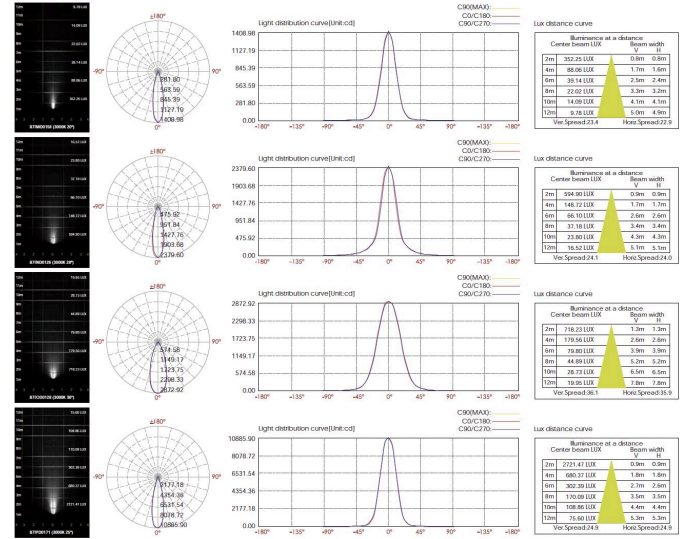

8 PHOTOMETRIC INFO:

sales@gordonbullard.com
www.bullardoutdoor.com
1-877-964-4646

991 South Gull Lake Dr
Richland, MI 49083
USA