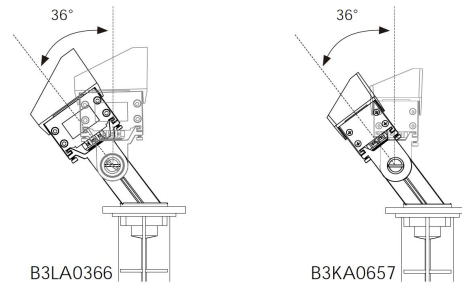

6 ADJUSTABLE BEAM DIRECTION: