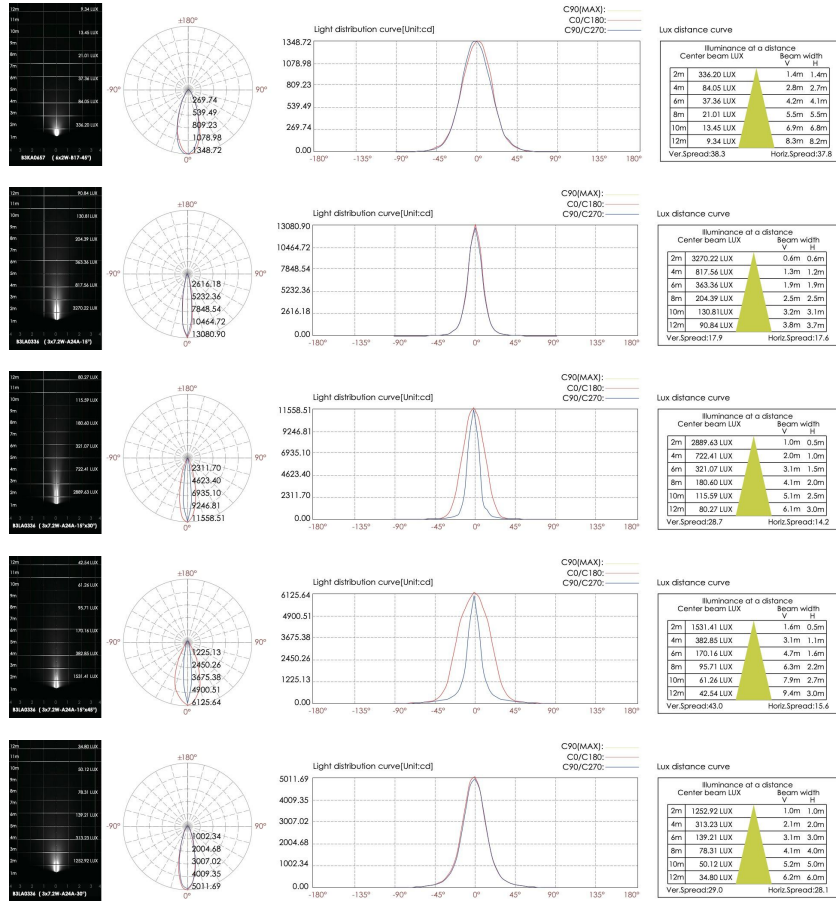

HOW TO ORDER:

CODE:

Example:
CODE: BB-ATR-KPG-SPT-XXX-XXX-XXX-XXX-XXX-XXX

BB-ATR-KPG-SPT-B3LA0366-K30-KAP7008-A24A-15-B-