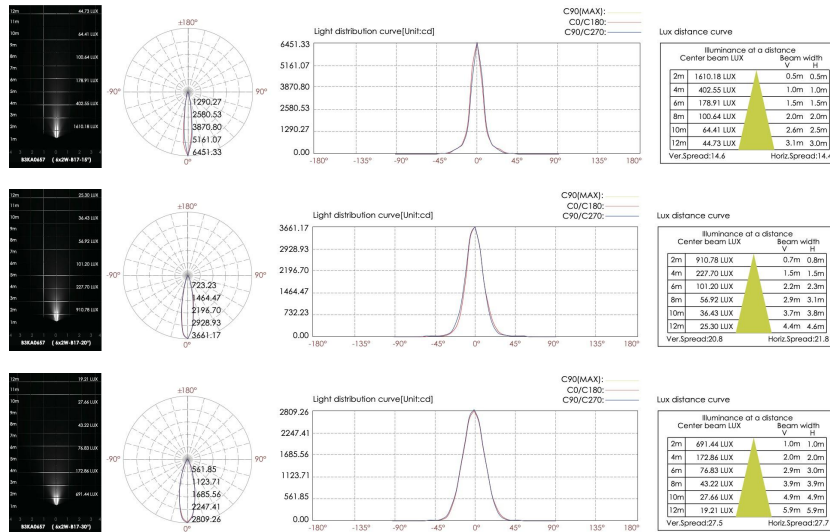

7 PHOTOMETRIC INFO:

sales@gordonbullard.com
www.bullardbollards.com
1-877-964-4646

991 South Gull Lake Dr
Richland, MI 49083
USA