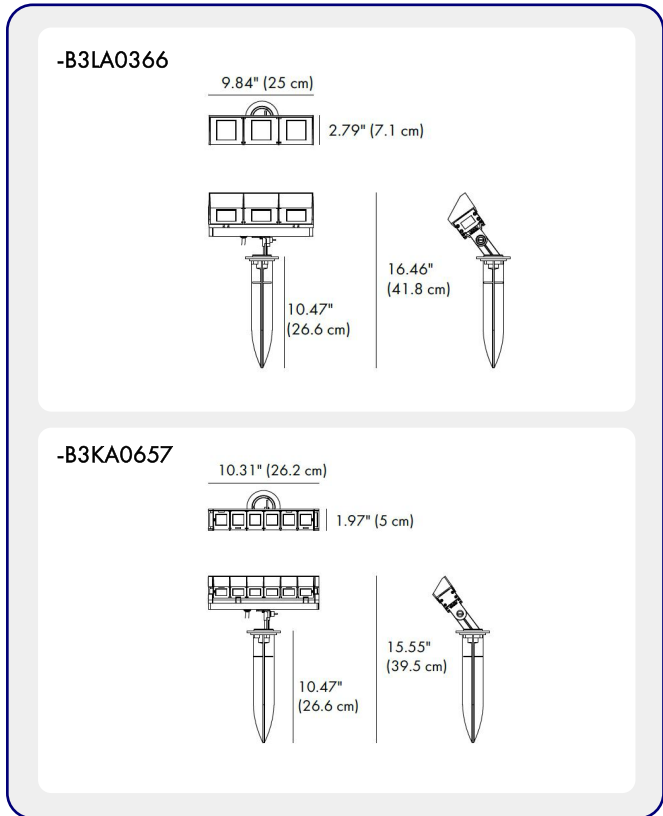

FIXTURE TYPE: _____

PROJECT NAME: _____

NOTES:

HOW TO ORDER:

CODE:

Example:
CODE: BB-ATR-KPG-SPT-XXX-XXX-XXX-XXX-XXX-XXX

BB-ATR-KPG-SPT-B3LA0366-K30-KAP7008-A24A-15-B-

1 MODELS:

CODE -B3LA0366

DIMENSIONS:

Height with spike - H: 16.46" (41.8 cm)

Width W: 2.79" (7.1 cm)

Length - L: 9.84" (25 cm)

LIGHT SOURCE:

LED / 3 x 7.2W / 1153 mA / 1745 lm / 110-277V / IK 05

CODE -B3KA0657

DIMENSIONS:

Height with spike - H: 15.55" (39.5 cm)

Width W: 1.97" (5 cm)

Length - L: 10.31" (26.2 cm)

LIGHT SOURCE:

LED / 6 x 2W / 491 mA / 677 lm / 110-277V / IK 06

2 CCT OPTIONS:

-K30 3000K

-CUS Custom on request*

3 FINISH OPTIONS:

-KAP7037 Sanded Dark Gray

-RAL 9005 Sanded Black

-RAL9003 Sanded White

4 BEAM ANGLE:

available only for
-B3LA0366, model

- -A24A-15 15°
- -A24A-30 30°
- -A24A-15x30 15° x 30°
- -A24A-15x45 15° x 45°

available only for
-B3KA0657 model

- -B17-15 15°
- -B17-20 20°
- -B17-30 30°
- -B17-45 45°

sales@gordonbullard.com
www.bullardbollards.com
1-877-964-4646

991 South Gull Lake Dr
Richland, MI 49083
USA