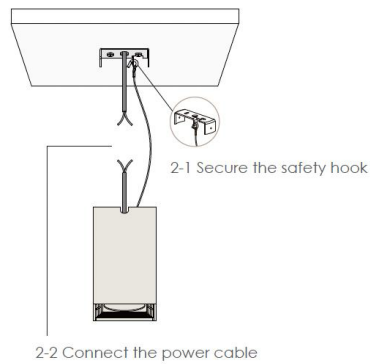

MIRAM

Data Sheet:

Input Voltage (V): 110-277
IK 08

Concealed Wiring Installation

Step 1

Step 2

Step 3

Open Wiring Installation