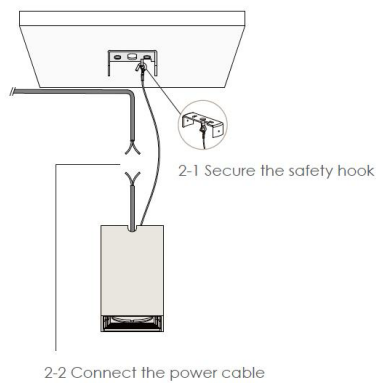

Data Sheet:

Input Voltage (V): 110-277
IK 08

Concealed Wiring Installation

Step 1

Step 2

Step 3

Open Wiring Installation

Step 1

Step 2

Step 3