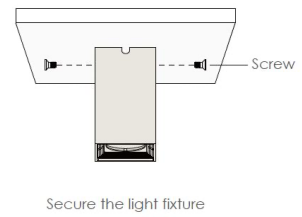

MIRAM

Data Sheet:

Input Voltage (V): 110-277
IK 08

Concealed Wiring Installation

Step 1

Step 2

Step 3

Open Wiring Installation