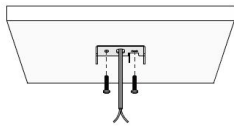

MIRAM

Data Sheet:

Input Voltage (V): 110-277
IK 08

Concealed Wiring Installation

Step 1

Step 2

Step 3

Open Wiring Installation