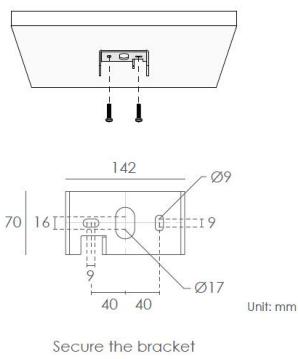

Open Wiring Installation

Step 1