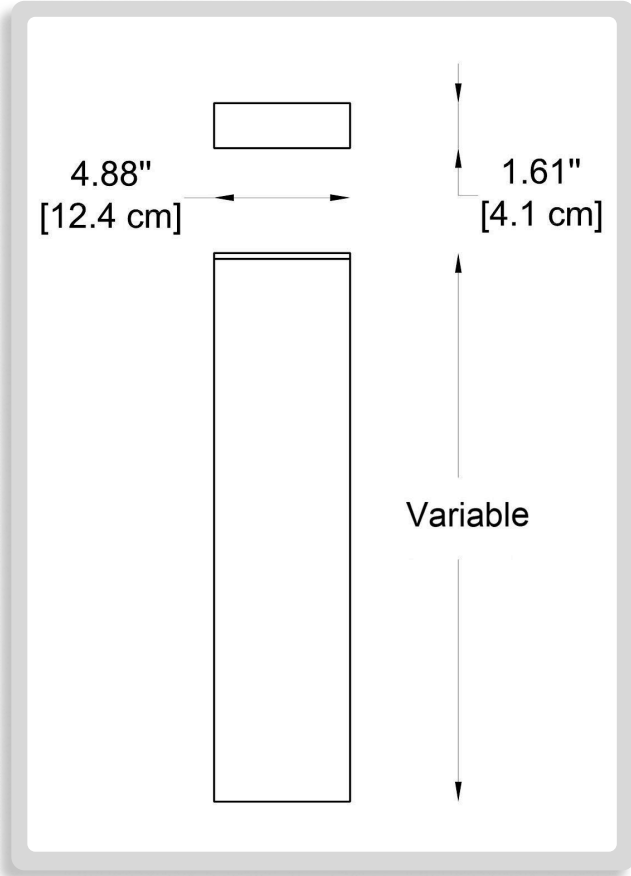

FIXTURE TYPE: _____

PROJECT NAME: _____

HOW TO ORDER:

CODE:

Example:
CODE: BB-RTWS-BL-H1-K30-DIM-AG

BB-RTWS-BL-H1-K30-DIM-AG

1 HEIGHT:

- -H1 H: 11.81" (30 cm)
- -H6 H: 20" (50 cm)
- -H9 H: 31.5" (80 cm)

2 LENGTH / WIDTH:

L: 4.88" (12.4 cm) x W: 1.61" (4.1 cm)

3 LIGHT SOURCE

LED / 4,2W / 378 lm / CRI 90 / 110-277V

4 CCT:

- -K30 3000K
- -K40 4000K

5 FINISH OPTIONS:

- -AG Anthracite grey (matt) ●
- -LG Light grey (matt) ●
- -WM White matt ●
- -BM Black matt ●
- -CM Corten matt ●
- -BR Bronze ●
- -AGM Antique grey (matt) ●
- -BM Blue matt ●
- -SM Sand matt ●
- -GM Green matt ●

6 DIMMING OPTIONS:

- -NON NON-Dimmable
- -DIM 0-10V
- -CAS Casambi
- -LUT Lutron
- -DAL Dali

THINK BOLLARD - THINK BULLARD

sales@gordonbullard.com
www.bullardbollards.com
1-877-964-4646

991 South Gull Lake Dr
Richland, MI 49083
USA