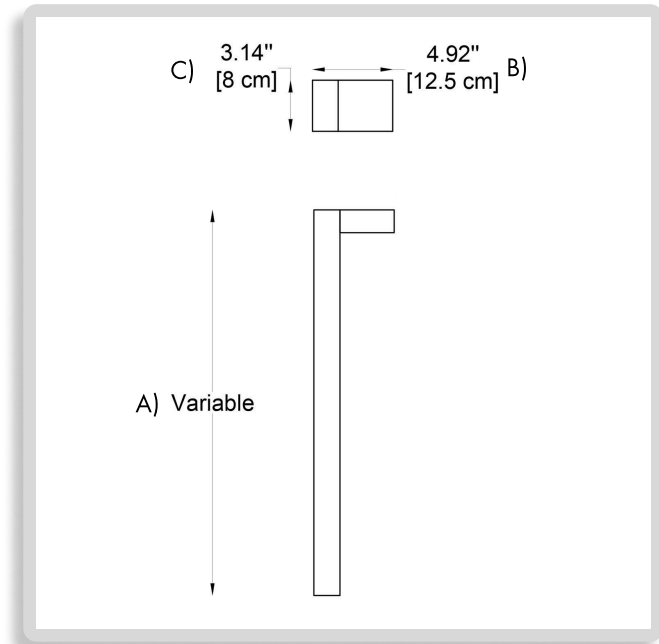

FIXTURE TYPE: _____

PROJECT NAME: _____

NOTES:

HOW TO ORDER:

CODE:

Example:
CODE: BB-GH14-GH-26-L6-B41-30K-DIM

BB-GH14-GH-26-L6-B41-30K-DIM

1 DIMENSIONS:

-26

A) Height -	H:	11.81" (30 cm)
B) Length -	L:	4.92" (12.5 cm)
C) Width -	W:	3.14" (8 cm)

-27

A) Height -	H:	19.69" (50 cm)
B) Length -	L:	4.92" (12.5 cm)
C) Width -	W:	3.14" (8 cm)

-25

A) Height -	H:	31.50" (80 cm)
B) Length -	L:	4.92" (12.5 cm)
C) Width -	W:	3.14" (8 cm)

2 LIGHT SOURCE:

-L6 LED / 6W / 110-277V / CRI 90
-L12 LED / 12W / 110-277V / CRI 90

3 BEAM ANGLE:

-B41 41°
-B91 91°

4 CCT:

-27K 2700K
-30K 3000K
-40K 4000K

5 DIMMING OPTIONS:

-NON NON-Dimmable
-DIM 0-10V
-CAS Casambi
-LUT Lutron
-DL DALI

THINK BOLLARD - THINK BULLARD

sales@gordonbullard.com
www.bullardbollards.com
1-877-964-4646

991 South Gull Lake Dr
Richland, MI 49083
USA