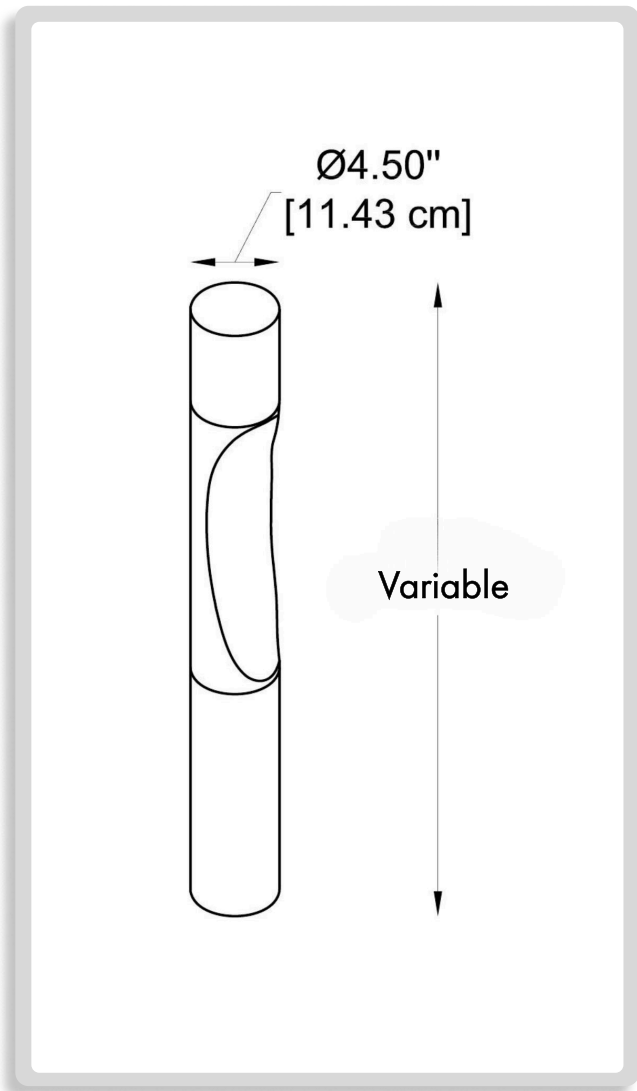

FIXTURE TYPE: _____

PROJECT NAME: _____

HOW TO ORDER: CODE:

Example:
CODE: BB-LEA-BL-B1-K30-DIM-BL

BB-LEA-BL-B1-K30-DIM-BL

1 MODELS:

- **-B1** H: 32" (81.3 cm) x Ø: 4.5" (11.4 cm)
- **-B2** H: 42" (106.7 cm) x Ø: 4.5" (11.4 cm)

2 LIGHT SOURCE:

LED / 15W / 110-277V / CRI 80

3 CCT & LUMENS:

- **-K30** 3000K = 540 lm
- **-K35** 3500K = 560lm
- **-K40** 4000K = 580 lm

4 DIMMING OPTIONS:

- **-NON** NON-Dimmable
- **-DIM** 0-10V
- **-CAS** Casambi
- **-LUT** Lutron
- **-DAL** Dali

5 FINISH OPTIONS:

- **-WH** White (RAL 9010)
- **-BL** Black (RAL 9005)
- **-BR** Bronze (RAL 8004)
- **-LG** Light Grey (RAL 7047)
- **-DK** Dark Grey (RAL 7021)
- **-CUS** Custom on request*