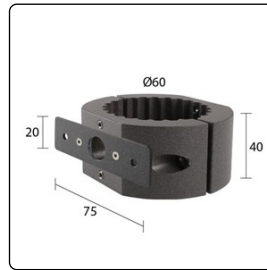

**-AC204**

IP 68 fast connector 4P

**-AC319**

Louvre screen anti glare Microfaro

**-AC417**

Microfaro wrap around pole bracket Ø 60mm

**-AC418**

Microfaro wrap around pole bracket Ø 60mm - Double