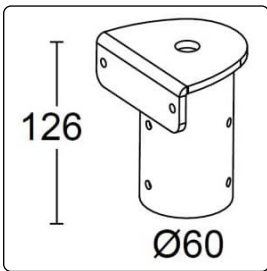

8 ACCESSORIES for 125 model:

-AC186

head support