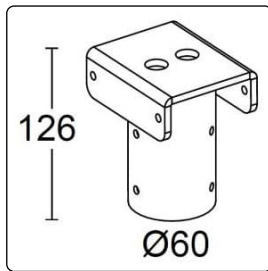

**Example:**  
 CODE: BB-GH11-GH-90-K30-B26-AC969-BM-DIM

BB-GH11-GH-90-K30-B26-AC969-BM-DIM

**1 MODELS:**

**-90**

**DIMENSIONS:**

- A) Height - H: 5.63" (14.3 cm)
- B) Length - L: 3.54" (9 cm)
- C) Width - W: 3.54" (9 cm)

**HOW TO ORDER:** \_\_\_\_\_ **CODE:** \_\_\_\_\_

**Example:**  
**CODE: BB-GH11-GH-90-K30-B26-AC969-BM-DIM**

BB-GH11-GH-90-K30-B26-AC969-BM-DIM

**1 MODELS:**

**-125**

**DIMENSIONS:**

- A) Height - H: 5.63" (14.3 cm)
- B) Length - L: 3.54" (9 cm)
- C) Width - W: 3.54" (9 cm)

BB-GH11-GH-90-K30-B26-AC969-BM-DIM

**1 MODELS:**

-200

**DIMENSIONS:**

A) Height - H: 5.63" (14.3 cm)  
B) Length - L: 3.54" (9 cm)  
C) Width - W: 3.54" (9 cm)

**2 LIGHT SOURCE:**

-L23 LED / 1 x 23 W / 110-277V  
-L30 LED / 1 x 30.1 W / 110-277V  
-L41 LED / 1 x 41.2 W / 110-277V

**8 ACCESSORIES for 125 model:**

**-AC186**

head support

**-AC187**

column double support  
 MicroFaro/Faro/MaxiFaro

**-AC400**

Faro wrap around pole bracket Ø 60mm

**-AC401**