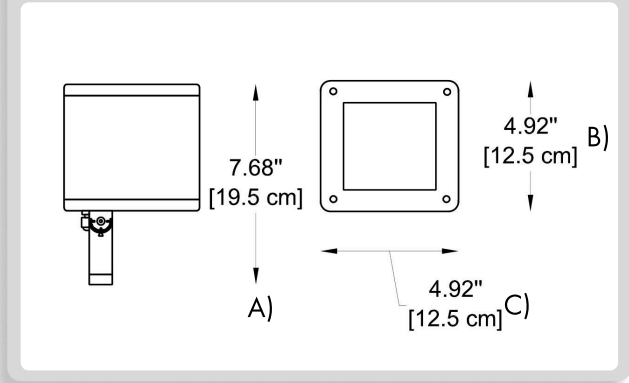

CODE:
BB-GH11-GH

FIXTURE TYPE: _____

PROJECT NAME: _____

NOTES:
_____

HOW TO ORDER: _____ **CODE:** _____

Example:
CODE: BB-GH11-GH-90-K30-B26-AC969-BM-DIM

BB-GH11-GH-90-K30-B26-AC969-BM-DIM

1 MODELS:

-125

DIMENSIONS:

- A) Height - H: 5.63" (14.3 cm)
- B) Length - L: 3.54" (9 cm)
- C) Width - W: 3.54" (9 cm)

2 LIGHT SOURCE:

- **-L14** LED / 1 x 14.7 W / 110-277V
- **-L27** LED / 1 x 27.4 W / 110-277V

3 CCT & LUMENS:

1. Kelvins | Lumens (14.7 W) | Lumens (27.4W)
2. **-K30** 3000K | 2181 lm | 3740 lm
   - **-K40** 4000K | 2345 lm | 4022 lm

4 BEAM ANGLE:

- **-B14** 14°
- **-B22** 22°
- **-B35** 35°

5 POLES:

- **-AC969** Cylindrical poles with base Ø: 2.36" (6 cm) 13.12 ft (4 m)
- **-AC978** Cylindrical poles with base Ø: 2.36" (6 cm) 8.20 ft (2.5m)

- **-AC979** Cylindrical poles to be buried Ø: 2.36" (6 cm) 13.12 ft (4 m)
- **-AC900** Tapered piles to be buried Ø: 2.36" (6 cm) 13.12 ft (4 m)

LED IP65 110-277V STANDARD 110-277V LUTRON CASAMBI

sales@gordonbullard.com
www.bullardbollards.com
1-877-964-4646

991 South Gull Lake Dr
Richland, MI 49083
USA