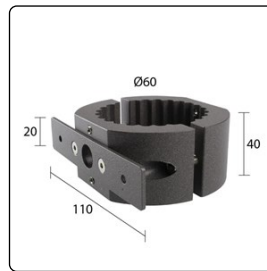

**Example:**  
 CODE: BB-GH11-GH-90-K30-B26-AC969-BM-DIM

BB-GH11-GH-90-K30-B26-AC969-BM-DIM

**1 MODELS:**

**-90**

**DIMENSIONS:**

- A) Height - H: 5.63" (14.3 cm)
- B) Length - L: 3.54" (9 cm)
- C) Width - W: 3.54" (9 cm)

**-AC204**

IP 68 fast connector 4P

**-AC319**

Louvre screen anti glare Microfaro

**-AC417**

Microfaro wrap around pole bracket Ø 60mm

**-AC418**

Microfaro wrap around pole bracket Ø 60mm - Double

**8 ACCESSORIES for 125 model:**

**-AC186**

head support

**-AC187**

column double support  
 MicroFaro/Faro/MaxiFaro

**-AC400**

Faro wrap around pole bracket Ø 60mm

**-AC401**

Faro wrap around pole bracket Ø 60mm - Double

**-AC204**

IP 68 fast connector 4P

**-AC319**

Louvre screen anti glare Microfaro

sales@gordonbullard.com  
 www.bullardbollards.com  
 1-877-964-4646

991 South Gull Lake Dr  
 Richland, MI 49083  
 USA