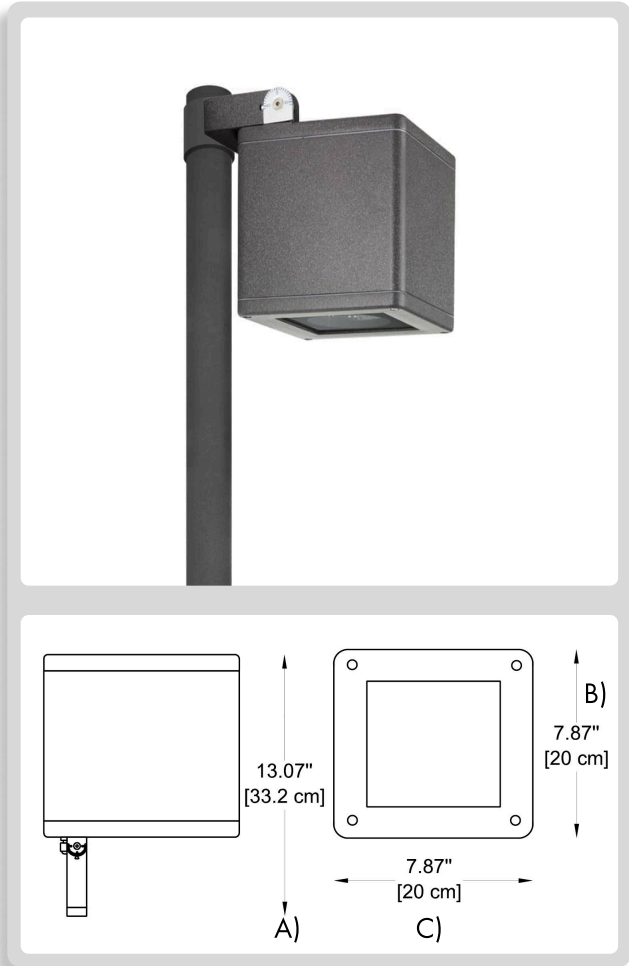

**CODE:
BB-GH11-GH**

FIXTURE TYPE: _____

PROJECT NAME: _____

NOTES:
_____