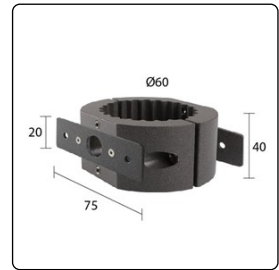

**-AC204**

IP 68 fast connector 4P

**-AC319**

Louvre screen anti glare Microfaro

**-AC417**

Microfaro wrap around pole bracket Ø 60mm

**-AC418**

Microfaro wrap around pole bracket Ø 60mm - Double

**8 ACCESSORIES for 125 model:**

**-AC186**

head support

**-AC187**

column double support  
 MicroFaro/Faro/MaxiFaro

**-AC400**

Faro wrap around pole bracket Ø 60mm

**-AC401**