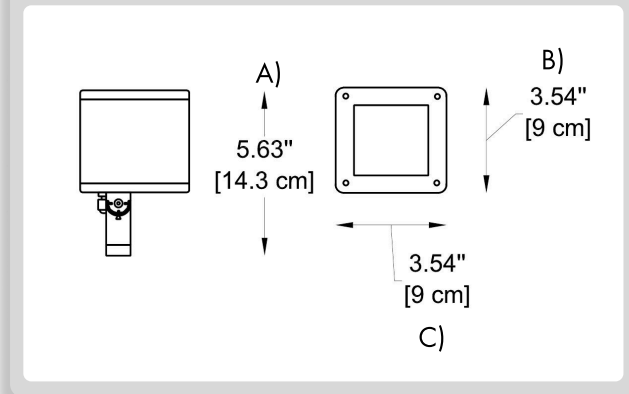

FIXTURE TYPE: _____

PROJECT NAME: _____

NOTES:

☐ LED
☐ IP65
☐
☐ STANDARD
☐
☐

☐ LUTRON
☐ CASAMBI

HOW TO ORDER: _____ CODE: _____

Example:
CODE: BB-GH11-GH-90-K30-B26-AC969-BM-DIM

BB-GH11-GH-90-K30-B26-AC969-BM-DIM

1 MODELS:

-90

DIMENSIONS:

- A) Height - H: 5.63" (14.3 cm)
- B) Length - L: 3.54" (9 cm)
- C) Width - W: 3.54" (9 cm)

2 LIGHT SOURCE:

LED / 1 x 6.5 W / 110-277V

3 CCT & LUMENS:

- **-K30** 3000K / 964 lm
- **-K40** 4000K / 1043 lm

4 BEAM ANGLE:

- **-B26** 26°
- **-B32** 32°

5 POLES:

-AC969 Cylindrical poles with base Ø: 2.36" (6 cm) 13.12 ft (4 m)	-AC978 Cylindrical poles with base Ø: 2.36" (6 cm) 8.20 ft (2.5m)	-AC979 Cylindrical poles to be buried Ø: 2.36" (6 cm) 13.12 ft (4 m)

sales@gordonbullard.com
www.bullardbollards.com
1-877-964-4646

991 South Gull Lake Dr
Richland, MI 49083
USA