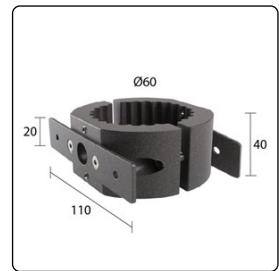

**-AC204**

IP 68 fast connector 4P

**-AC319**

Louvre screen anti glare Microfaro

**-AC417**

Microfaro wrap around pole bracket Ø 60mm

**-AC418**

Microfaro wrap around pole bracket Ø 60mm - Double

**8 ACCESSORIES for 125 model:**

**-AC186**

head support

**-AC187**

column double support  
 MicroFaro/Faro/MaxiFaro

**-AC400**

Faro wrap around pole bracket Ø 60mm

**-AC401**

Faro wrap around pole bracket Ø 60mm - Double

**-AC204**

IP 68 fast connector 4P

**-AC319**

Louvre screen anti glare Microfaro

sales@gordonbullard.com  
 www.bullardbollards.com  
 1-877-964-4646

991 South Gull Lake Dr  
 Richland, MI 49083  
 USA