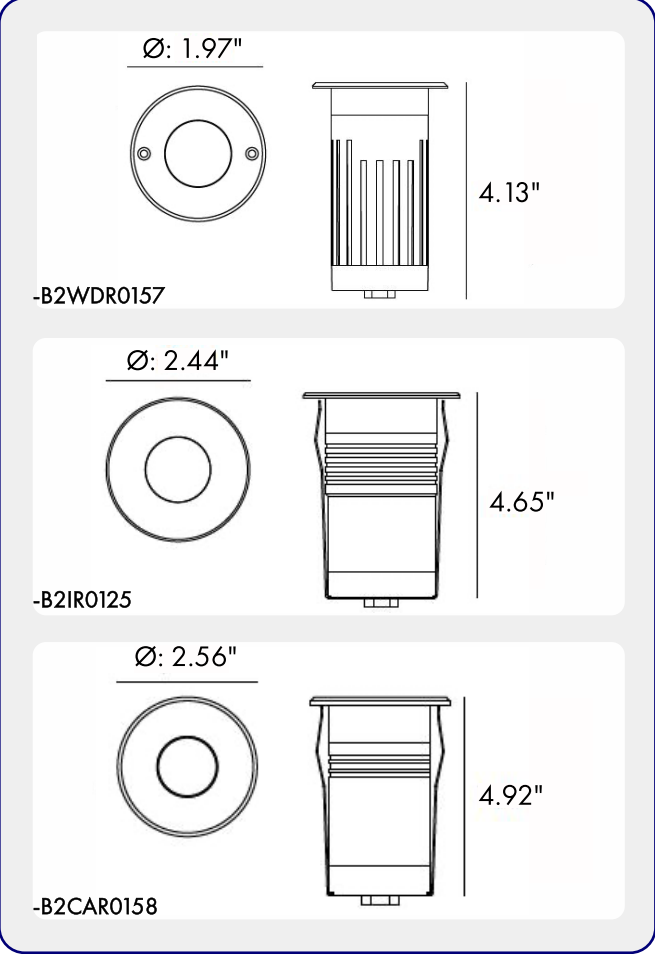

FIXTURE TYPE: _____

PROJECT NAME: _____

NOTES:

HOW TO ORDER:

CODE:

Example:
CODE: BB-VA-KPG-IL-XXX-XXX-XXX-XXX-XXX-XXX

BB-VA-KPG-IL-B2WDR0157-
K30-B33-9-DIM-

1 MODELS:

CODE -B2WDR0157

DIMENSIONS:

Diameter - Ø: 1.97" (5 cm)
Height - H: 4.13" (10.5 cm)

LIGHT SOURCE:

LED / 1 x 2W / 41 mA / 183 lm / IK 08 / 110-277V

CODE -B2IR0125

DIMENSIONS:

Diameter - Ø: 2.44" (6.2 cm)
Height - H: 4.65" (11.8 cm)

LIGHT SOURCE:

LED / 1 x 5W / 51 mA / 493 lm / IK 08 / 110-277V

CODE -B2CAR0158

DIMENSIONS:

Diameter - Ø: 2.56" (6.5 cm)
Height - H: 4.92" (12.5 cm)

LIGHT SOURCE:

LED / 1 x 3W / 45 mA / 305 lm / IK 07 / 110-277V

2 CCT OPTIONS:

-K30 3000K
-CUS Custom on request*

3 BEAM ANGLE:

available only for -Ø: 1.97" size	available only for -Ø: 2.44" size	available only for -Ø: 1.97", -Ø: 2.56" size
-B33-9 9°	-B71-15 15°	-B73-30 30°
-B33-15 15°	-B71-24 24°	
-B33-20 20°	-B71-33 33°	
-B33-45 45°	-B71-45 45°	
-B33-60 60°	-B71-60 60°	

sales@gordonbullard.com
www.bullardbollards.com
1-877-964-4646

991 South Gull Lake Dr
Richland, MI 49083
USA