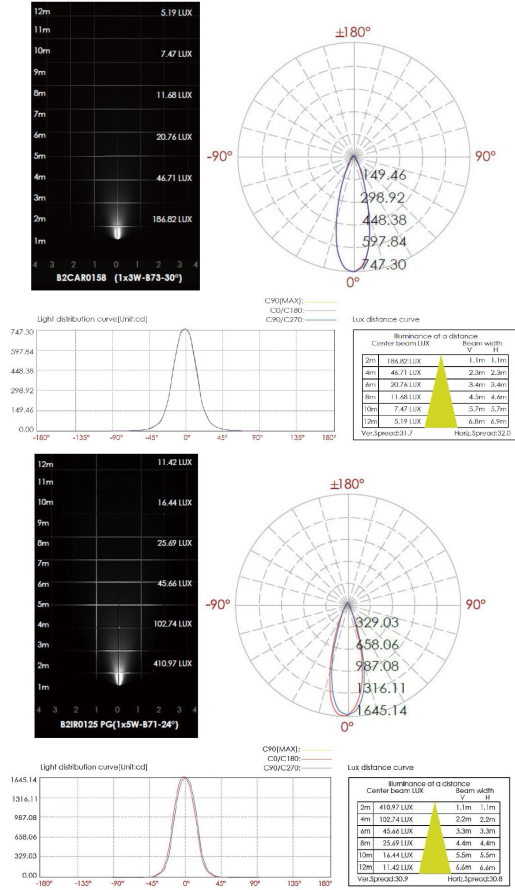

Example:  
CODE: BB-VA-KPG-IL-XXX-XXX-XXX-XXX-XXX-XXX

BB-VA-KPG-IL-B2WDR0157-  
K30-B33-9-DIM-

**1 MODELS:**

CODE -B2WDR0157

DIMENSIONS:

Diameter - Ø: 1.97" (5 cm)  
Height - H: 4.13" (10.5 cm)

LIGHT SOURCE:

LED / 1 x 2W / 41 mA / 183 lm / IK 08 / 110-277V

CODE -B2IR0125

DIMENSIONS:

Diameter - Ø: 2.44" (6.2 cm)  
Height - H: 4.65" (11.8 cm)

LIGHT SOURCE:

LED / 1 x 5W / 51 mA / 493 lm / IK 08 / 110-277V

CODE -B2CAR0158

DIMENSIONS:

Diameter - Ø: 2.56" (6.5 cm)  
Height - H: 4.92" (12.5 cm)

LIGHT SOURCE:

LED / 1 x 3W / 45 mA / 305 lm / IK 07 / 110-277V

**2 CCT OPTIONS:**

-K30 3000K  
-CUS Custom on request\*

**3 BEAM ANGLE:**

PROJECT NAME: \_\_\_\_\_

NOTES:

**HOW TO ORDER:**

**CODE:**

Example:  
CODE: BB-VA-KPG-IL-XXX-XXX-XXX-XXX-XXX-XXX

BB-VA-KPG-IL-B2WDR0157-K30-B33-9-DIM-

**7 PHOTOMETRIC INFO:**

sales@gordonbullard.com  
www.bullardbollards.com  
1-877-964-4646