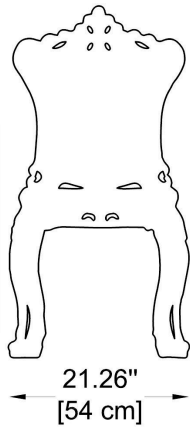

**BULLARD
BOLLARDS**
Think Bollard Think Bullard

PRINCESS OF LOVE (NON-ILLUMINATED FURNITURE)

FIXTURE TYPE: _____

PROJECT NAME: _____

NOTES:

HOW TO ORDER:

CODE:

Example:
CODE: BB-PRS055-SD-MW

BB-PRS055-SD-
MW

GENERAL INFORMATION:

Princess of Love chair is the ironic and pop reinterpretation of Italian Baroque style. The arched legs and the richness of details match perfectly with polyethylene, a contemporary material. Princess of Love is ideal to furnish contemporary areas, with a touch of vintage and elegance. Princess of Love is suitable for indoor and outdoor spaces, such as living, shop and restaurants.

FIXTURE TYPE:

Non-Illuminated Furniture / Chair

MATERIAL:

Polyethylene

DIMENSIONS:

L: 21.26" (54 cm) x H: 36.22" (92 cm) x W: 21.26" (54 cm)

FINISH OPTIONS:

STANDARD COLOURS: