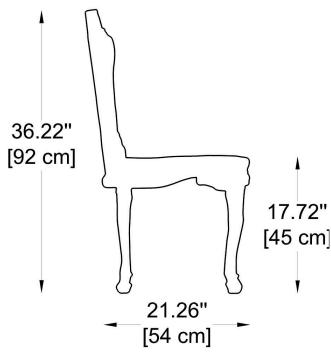

FIXTURE TYPE: _____

PROJECT NAME: _____

NOTES:

HOW TO ORDER:

CODE:

Example:
CODE: BB-PRS055-SD-MW

BB-PRS055-SD-
MW

GENERAL INFORMATION:

Princess of Love chair is the ironic and pop reinterpretation of Italian Baroque style. The arched legs and the richness of details match perfectly with polyethylene, a contemporary material. Princess of Love is ideal to furnish contemporary areas, with a touch of vintage and elegance. Princess of Love is suitable for indoor and outdoor spaces, such as living, shop and restaurants.

FIXTURE TYPE:

Non-Illuminated Furniture / Chair

MATERIAL:

Polyethylene

DIMENSIONS:

L: 21.26" (54 cm) x H: 36.22" (92 cm) x W: 21.26" (54 cm)

FINISH OPTIONS:

STANDARD COLOURS:

-MW	Milky White		-PB	Powder Blue	
-JB	Jet Black		-MG	Malva Green	
-EG	Elephant Grey		-LG	Lime Green	
-CB	Chocolate Brown		-SY	Saffron Yellow	
-AG	Argil Grey		-PO	Pumpkin Orange	
-DG	Dove Grey		-FR	Flame Red	
			-SF	Sweet Fuchsia	

LACQUERED (GLOSSY)

-AW-G	Absolute White	
-GB-G	Glamour Black	
-VG-G	Vanity Grey	
-CI-G	Charming Ivory	
-SR-G	Supreme Red	
-MD-G	Metallic Gold	
-MS-G	Metallic Silver	
-MC-G	Metallic Copper	

LACQUERED (MATT)

-AW-M	Absolute White	
-GB-M	Glamour Black	
-VG-M	Vanity Grey	
-CI-M	Charming Ivory	
-SR-M	Supreme Red	
-MD-M	Metallic Gold	
-MS-M	Metallic Silver	
-MC-M	Metallic Copper	

WEIGHT:

15.4 lb

THINK BOLLARD - THINK BULLARD

sales@gordonbullard.com
www.bullardbollards.com
1-877-964-4646

991 South Gull Lake Dr
Richland, MI 49083
USA