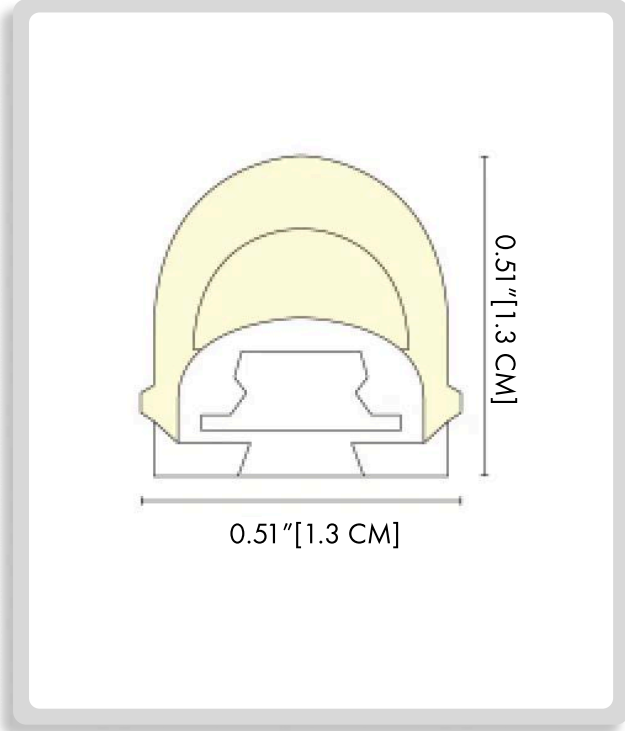

FIXTURE TYPE: _____

PROJECT NAME: _____

HOW TO ORDER:

CODE:

Example:
CODE: BB-SLWLAC-CL-SL.WL.HS.24V-AS-JD-UF24

BB-SLWLAC-CL-
SL.WL.HS.24V-AS-
JD-UF24

1 DIMENSIONS:

A) Length - L: 0.51" (1.3 cm)
B) Height - H: 0.51" (1.3 cm)

2 LIGHT SOURCE:

SL.WL.HS.24V

CCT	COLOR RANGE	CRI	INPUT VOLTAGE	RATED CURRENT (A/m)	RATED POWER	MAXIMUM POWER
2200 K	2150-2400 K	>90	24	0.21 (0.064A/ft)	5 (1.53W/ft)	5.5 (1.68W/ft)
2700 K	2550-2850 K					
3000 K	2850-3250 K					
4000 K	3770-4280 K					
6500 K	6150-6950 K					

LUMENS	STANDARD LENGTH	REMARK
355(108LM/ft) 370(113LM/ft) 390(119LM/ft) 410(125LM/ft) 460(140LM/ft)	5000mm(16.4ft)	16LED/50mm

THINK BOLLARD - THINK BULLARD

sales@gordonbullard.com
www.bullardbollards.com
1-877-964-4646

991 South Gull Lake Dr
Richland, MI 49083
USA