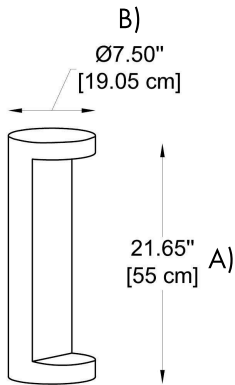

FIXTURE TYPE: _____

PROJECT NAME: _____

-S