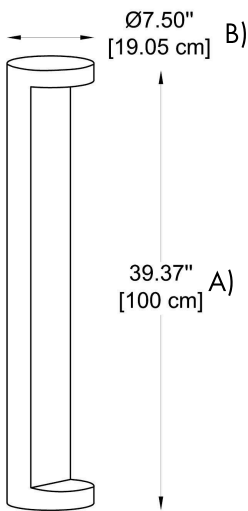

FIXTURE TYPE: _____

PROJECT NAME: _____

-S

-M

HOW TO ORDER:

CODE:

Example:
CODE: BB-BLT-BL-S-K27-DIM-WH

BB-BLT-BL-S-K27-DIM-WH

1 MODELS:

-S
A) Height - H: 21.65" (55 cm)
B) Length - Ø: 7.5" (19 cm)

-M
A) Height - H: 39.37" (100 cm)
B) Length - Ø: 7.5" (19 cm)

2 LIGHT SOURCE:

-1 LED / 10W / 750 lm / CRI >80 / 110-277V *for S model**
-2 LED / 20W / 1500 lm / CRI >80 / 110-277V *for M model**
-3 LED / 590 nm / Amber LIGHT *for both models**

3 CCT: ONLY FOR LIGHTSOURCE -1/-2

-K16 1600K
-K18 1800K
-K27 2700K
-K30 3000K

4 DIMMING OPTIONS:

-NON NON-Dimmable
-DIM 0-10V
-CAS Casambi
-LUT Lutron

5 FINISH OPTIONS:

-WH White (RAL 9010)
-BL Black (RAL 9005)
-BR Bronze (RAL 8004)
-LG Light Grey (RAL 7047)
-DK Dark Grey (RAL 7021)
-CUS Custom on request*

THINK BOLLARD - THINK BULLARD

sales@gordonbullard.com
www.bullardbollards.com
1-877-964-4646

991 South Gull Lake Dr
Richland, MI 49083
USA