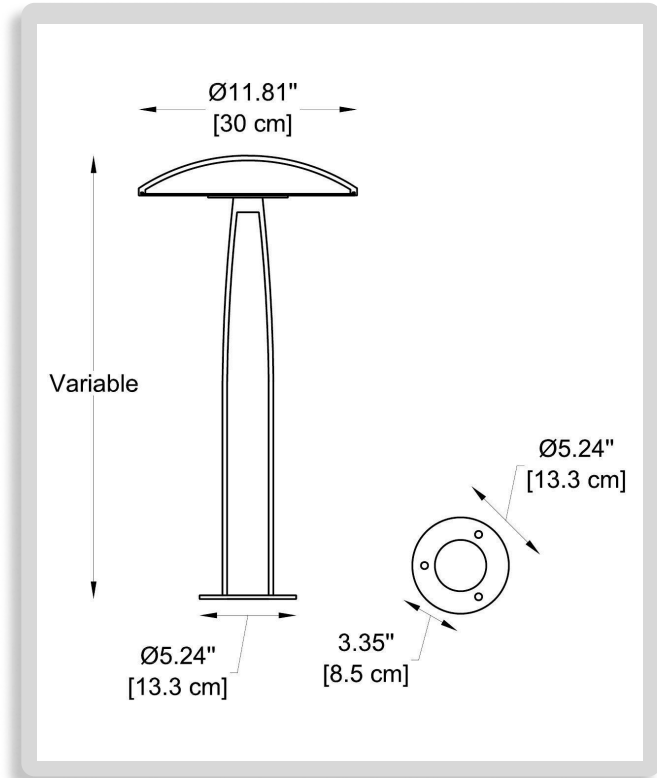

FIXTURE TYPE: _____

PROJECT NAME: _____

NOTES:

HOW TO ORDER:

CODE:

Example:
CODE: BB-URBN-GLC-6124-K30-DIM-DG

BB-URBN-GLC-6124-K30-DIM-DG

1 MODELS

-6124

DIMENSIONS:

Upper Diameter - Ø: 11.8" (30 cm)
Lower Diameter - Ø: 5.24" (13.3 cm)
Height - H: 15.7" (40 cm)

LIGHT SOURCE:

LED / 10W / CRI 80 / 110-277V

-6125

DIMENSIONS:

Upper Diameter - Ø: 11.8" (30 cm)
Lower Diameter - Ø: 5.24" (13.3 cm)
Height - H: 23.6" (60 cm)

LIGHT SOURCE:

LED / 20W / CRI 80 / 110-277V

-6126

DIMENSIONS:

Upper Diameter - Ø: 11.8" (30 cm)
Lower Diameter - Ø: 5.24" (13.3 cm)
Height - H: 31.5" (80 cm)

LIGHT SOURCE:

LED / 30W / CRI 80 / 110-277V

2 CCT:

- **-30K** 3000K
- **-40K** 4000K
- **-60K** 6000K

3 DIMMING OPTIONS:

- **-NON** NON-Dimmable
- **-DIM** 0-10V
- **-CAS** Casambi
- **-LUT** Lutron
- **-DL** DALI

sales@gordonbullard.com
www.bullardbollards.com
1-877-964-4646

991 South Gull Lake Dr
Richland, MI 49083
USA