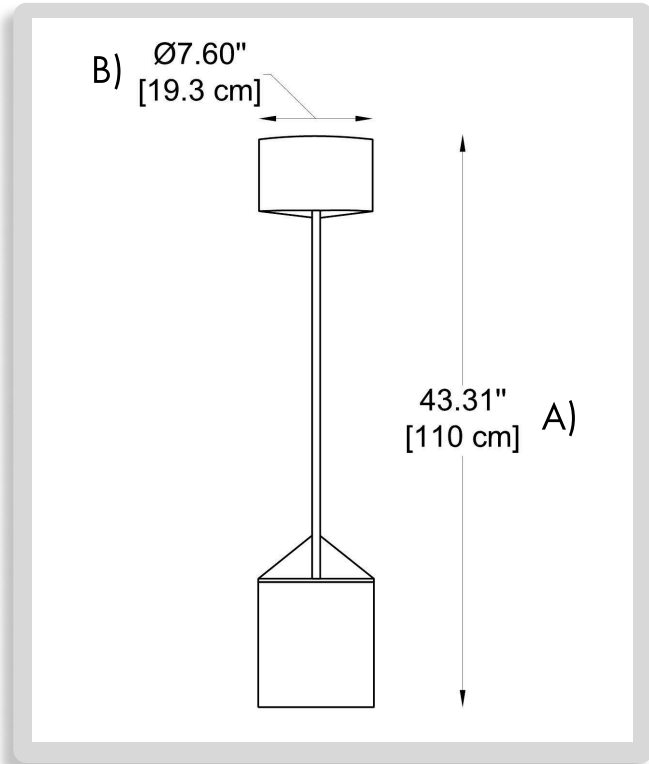

FIXTURE TYPE: _____

PROJECT NAME: _____

NOTES:

HOW TO ORDER:

CODE:

Example:
CODE: BB-CLD-BL-K30-DIM-AG BB-CLD-BL-K30-DIM-AG

1 DIMENSIONS:

A) Height - H: 43.31" (110 cm)
B) Diameter - Ø: 7.6" (19.3 cm)

2 LIGHT SOURCE:

LED / 25.2 W / CRI 90 / 110-277V / 175 mA / 360°

3 CCT & LUMINAIRE EFFICIENCY :

-K30 3000K = 3100 lm
-K40 4000K = 3146 lm

4 DIMMING OPTIONS:

-NON NON-Dimmable
-DIM 0-10V
-CAS Casambi
-LUT Lutron
-DL DALI

5 FINISH OPTIONS:

-AG Anthracite grey (matt) ●
-LG Light grey (matt) ●
-WM White matt ●
-BM Black matt ●
-CM Corten matt ●
-BR Bronze ●
-AGM Antique grey matt ●
-BM Blue matt ●
-SM Sand matt ●
-GM Green matt ●

THINK BOLLARD - THINK BULLARD

sales@gordonbullard.com
www.bullardbollards.com
1-877-964-4646

991 South Gull Lake Dr
Richland, MI 49083
USA