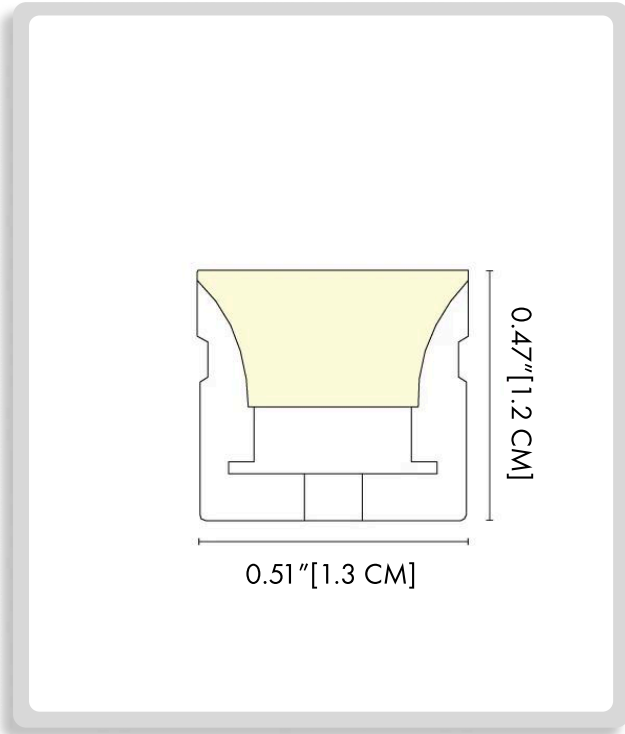

FIXTURE TYPE: _____

PROJECT NAME: _____

HOW TO ORDER:

CODE:

Example:
CODE: BB-SLWLEV-CL-24V.3D2021.LCF-22K9-ASTE-0001

BB-SLWLEV-CL-24V.3D2021.LCF-22K9-ASTE-0001

1 DIMENSIONS:

A) Length - L: 0.51" (1.3 cm)
B) Height - H: 0.47" (1.2 cm)

2 LIGHT SOURCE:

-24V.3D2023.LCF

	CCT	CRI	INPUT VOLTAGE	RATED CURRENT (A/m)	RATED POWER	MAXIMUM POWER	LUMENS
-RB48	RGB						
-RG48	R 620-630nm	/	24	0.75 (0.23A/ft)	18 (5.49W/ft)	20.7 (6.31W/ft)	/
-G48	G 525-530nm	/	24	0.75 (0.23A/ft)	18 (5.49W/ft)	20.7 (6.31W/ft)	/
-B48	B 465-470nm	/	24	0.75 (0.23A/ft)	18 (5.49W/ft)	20.7 (6.31W/ft)	/
-2K98	2200 K	>80	24	0.75 (0.23A/ft)	18 (5.49W/ft)	20.7 (6.31W/ft)	900(274/ft)
-7K98	2700 K	>80	24	0.75 (0.23A/ft)	18 (5.49W/ft)	20.7 (6.31W/ft)	1040(317/ft)
-3K98	3000 K	>80	24	0.75 (0.23A/ft)	18 (5.49W/ft)	20.7 (6.31W/ft)	990(301/ft)
-4K98	4000 K	>80	24	0.75 (0.23A/ft)	18 (5.49W/ft)	20.7 (6.31W/ft)	1080(329/ft)
-RGB3	RGB						
-RG3	R 620-630nm	/	24	0.75 (0.23A/ft)	18 (5.49W/ft)	20.7 (6.31W/ft)	/
-G3	G 525-530nm	/	24	0.75 (0.23A/ft)	18 (5.49W/ft)	20.7 (6.31W/ft)	/
-B3	B 465-470nm	/	24	0.75 (0.23A/ft)	18 (5.49W/ft)	20.7 (6.31W/ft)	/
-2K48	2200 K	>80	24	0.75 (0.23A/ft)	18 (5.49W/ft)	20.7 (6.31W/ft)	900(274/ft)
-7K48	2700 K	>80	24	0.75 (0.23A/ft)	18 (5.49W/ft)	20.7 (6.31W/ft)	1040(317/ft)
-3K48	3000 K	>80	24	0.75 (0.23A/ft)	18 (5.49W/ft)	20.7 (6.31W/ft)	990(301/ft)
-4K48	4000 K	>80	24	0.75 (0.23A/ft)	18 (5.49W/ft)	20.7 (6.31W/ft)	1080(329/ft)

STANDARD LENGTH	REMARK
5000mm (16.4ft) FOR ALL OPTIONS	7LED/83.3mm SPI-IC:(UCS1903H) DMX-IC:(UCS512B3L) 12Pixels/m FOR ALL OPTIONS

THINK BOLLARD - THINK BULLARD

sales@gordonbullard.com
www.bullardbollards.com
1-877-964-4646

991 South Gull Lake Dr
Richland, MI 49083
USA