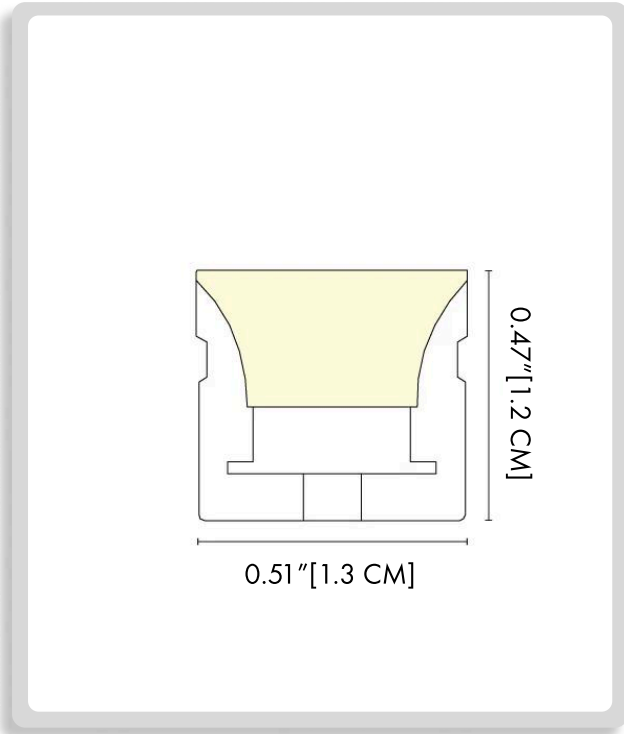

FIXTURE TYPE: _____

PROJECT NAME: _____

HOW TO ORDER:

CODE:

Example: CODE: BB-SLWLEV-CL-24V.3D2021.LCF-22K9-ASTE-0001	BB-SLWLEV-CL-24V.3D2021.LCF-22K9-ASTE-0001

1 DIMENSIONS:

A) Length - L: 0.51" (1.3 cm)
B) Height - H: 0.47" (1.2 cm)

2 LIGHT SOURCE:

-24V.3D2021.LCF

	CCT	CRI	INPUT VOLTAGE	RATED CURRENT (A/m)	RATED POWER	MAXIMUM POWER	LUMENS
-22K9	2200 K	>90	24	0.4 (0.12A/ft)	9.6 (2.93W/ft)	10.6 (3.23W/ft)	620(189/ft)
-27K9	2700 K						710(216/ft)
-30K9	3000 K						740(225/ft)
-35K9	3500 K						760(231/ft)
-40K9	4000 K						690(210/ft)
-50K9	5000 K						710(216/ft)
-GB	G 525-530nm	/	24	0.4 (0.12A/ft)	9.6 (2.93W/ft)	10.6 (3.23W/ft)	/
-BG	B 465-470nm						/
-RGB	RGB	/	24	0.5 (0.15A/ft)	12 (3.66W/ft)	13.2 (4.02W/ft)	/
-RG	R 620-630nm						/
-G	G 525-530nm						/
-B	B 465-470nm						/
-27RG	RGB~2700 K	/	24	0.6 (0.18A/ft)	14.4 (4.39W/ft)	16 (4.88W/ft)	/
-30RG	RGB~3000 K						/
-35RG	RGB~3500 K						/
-40RG	RGB~4000 K						/
-54RG	RGB~5400 K						/
-2750	2700~5000 K	>90	24	0.5 (0.15A/ft)	0.5 (0.15A/ft)	0.5 (0.15A/ft)	710(216/ft)

STANDARD LENGTH	REMARK
5000mm (16.4ft)	7LED/50mm FOR OPTIONS
10000mm (32.81ft)	-22K9/-27K9/-30K9/-35K9/-40K9/-50K9
	7LED/50mm FOR OPTIONS -RGB/-RG/-G/-B
5000mm (16.4ft)	12LED/62.5mm FOR OPTIONS
	-27RG/-30RG/-35RG/-40RG/-54RG
	14LED/55.6mm FOR OPTION 2750

THINK BOLLARD - THINK BULLARD

sales@gordonbullard.com
www.bullardbollards.com
1-877-964-4646

991 South Gull Lake Dr
Richland, MI 49083
USA