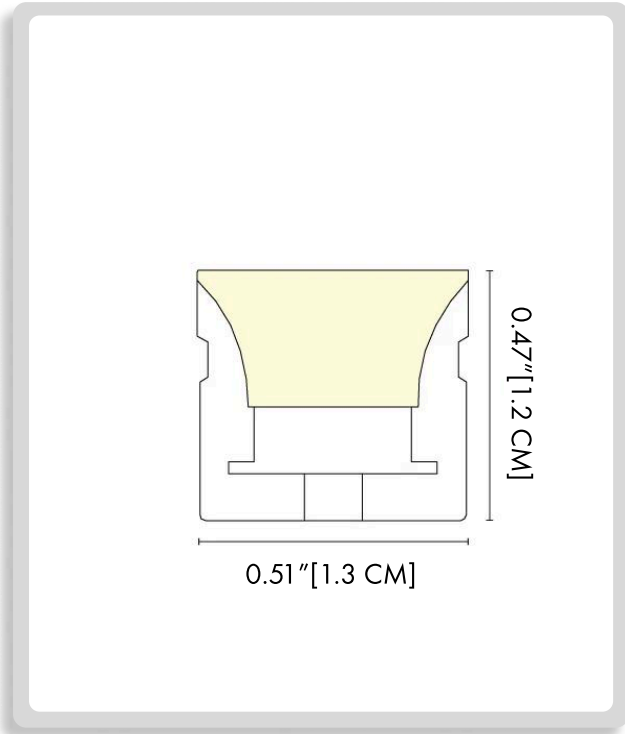

FIXTURE TYPE: _____

PROJECT NAME: _____

HOW TO ORDER:

CODE:

Example:
CODE: BB-SLWLEV-CL-24V.3D2021.LCF-22K9-ASTE-0001

BB-SLWLEV-
CL-24V.3D2021.LCF-
22K9-ASTE-0001

1 DIMENSIONS:

A) Length - L: 0.51" (1.3 cm)
B) Height - H: 0.47" (1.2 cm)

2 LIGHT SOURCE:

-24V.3D2022.LCF

	CCT	CRI	INPUT VOLTAGE	RATED CURRENT (A/m)	RATED POWER	MAXIMUM POWER	LUMENS
-2K90	2200 K	>90	48	0.11 (0.03A/ft)	5.3 (1.62W/ft)	5.8 (1.77W/ft)	390(118/ft)
-2K90	2700 K						370(112/ft)
-3K90	3000 K						360(109/ft)
-4K90	4000 K						380(115/ft)
-22K9	2200 K	>90	48	0.2 (0.06A/ft)	9.6 (2.93W/ft)	10.6 (3.23W/ft)	700(213/ft)
-27K9	2700 K						650(198/ft)
-30K9	3000 K						650(198/ft)
-40K9	4000 K						680(207/ft)
-RGB4	RGB	/	48	0.2 (0.06A/ft)	9.6 (2.93W/ft)	10.6 (3.23W/ft)	/
-RG48	R 620-630nm						/
-G48	G 525-530nm						/
-B48	B 465-470nm						/
-21RK	RGB~2100 K	/	48	0.2 (0.06A/ft)	9.6 (2.93W/ft)	10.6 (3.23W/ft)	/
-27RK	RGB~2700 K						/
-30RK	RGB~3000 K						/
-35RK	RGB~3500 K						/
-40RK	RGB~4000 K						/
-54RK	RGB~5400 K						/

STANDARD LENGTH	REMARK
50000mm (164ft) FOR OPTIONS -22K9/-27K9/-30K9/-40K9	7LED/50mm FOR OPTIONS -22K9/-27K9/-30K9/-40K9/-22K/-27K/-30K/-40K/RGB/-RG/-G/-B
20000mm (65.6ft) FOR OPTIONS -22K/-27K/-30K/-40K/RGB/-RG/-G/-B/-21RG/-27RG/-30RG/-35RG/-40RG/-54RG	12LED/62.5mm FOR OPTIONS -21RG/-27RG/-30RG/-35RG/-40RG/-54RG

THINK BOLLARD - THINK BULLARD

sales@gordonbullard.com
www.bullardbollards.com
1-877-964-4646

991 South Gull Lake Dr
Richland, MI 49083
USA