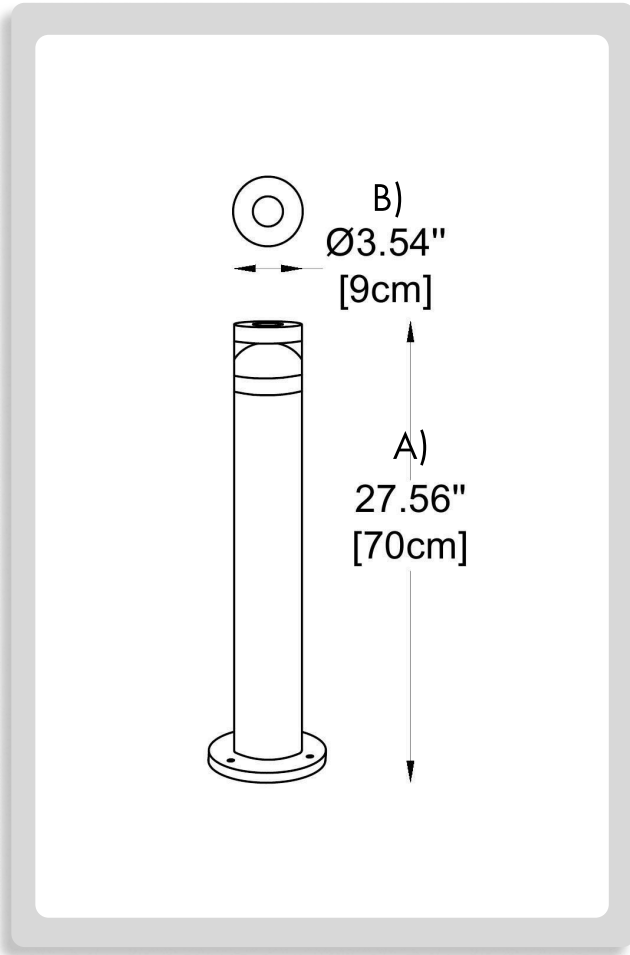

FIXTURE TYPE: _____

PROJECT NAME: _____

HOW TO ORDER:

CODE:

Example:
CODE: BB-1401-BL-K30-C80-DIM-CUS

BB-1401-BL-K30-C80-DIM-CUS

1 DIMENSIONS:

A) Height - H: 27.56" (70 cm)
B) Diameter - Ø: 3.54" (9 cm)

2 LIGHT SOURCE:

LED / 6W / 85 lm/W

4 CCT:

-K27 2700K
-K30 3000K
-K40 4000K
-K50 5000K

5 CRI:

-C80 CRI 80
-C90 CRI 90

6 DIMMING OPTIONS:

-NON NON-Dimmable
-DIM 1-10V
-DMX DMX512
-RDM RDM

7 FINISH OPTIONS:

-WH White
-BL Black
-CUS Custom on request*

THINK BOLLARD - THINK BULLARD

sales@gordonbullard.com
www.bullardbollards.com
1-877-964-4646

991 South Gull Lake Dr
Richland, MI 49083
USA