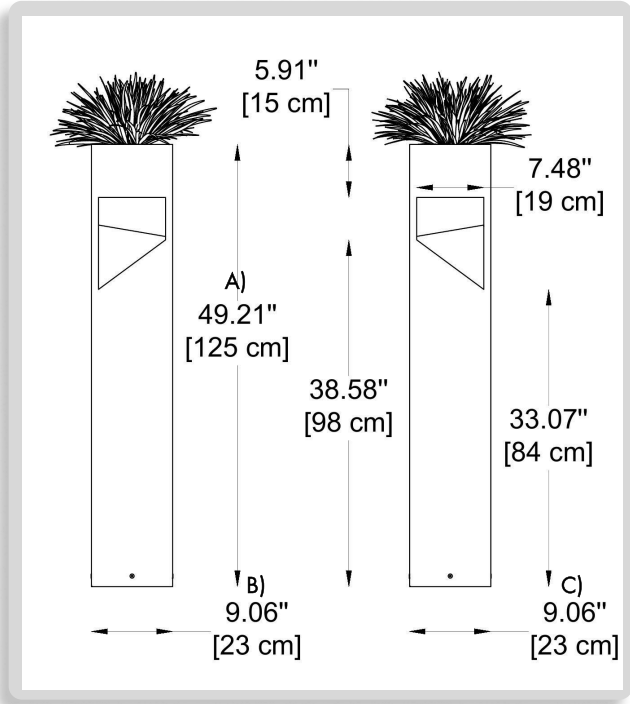

FIXTURE TYPE: _____

PROJECT NAME: _____

HOW TO ORDER:

CODE:

Example:
CODE: BB-BUP-BL-K30-DIM-WH

BB-BUP-BL-K30-DIM-WH

1 DIMENSIONS:

- A) Height - H: 49.21" (125 cm)
- B) Length - L: 9" (23 cm)
- C) Width - W: 9" (23 cm)

2 LIGHT SOURCE:

LED / 20W / 1800 lm / CRI 90

3 CCT:

- -K30 3000K
- -K35 3500K
- -K40 4000K

4 DIMMING OPTIONS:

- -NON NON-Dimmable
- -DIM 0-10V

5 FINISH OPTIONS:

- -BL Black
- -WH White
- -DG Dark Grey
- -LG Light Grey

THINK BOLLARD - THINK BULLARD

sales@gordonbullard.com
www.bullardbollards.com
1-877-964-4646

991 South Gull Lake Dr
Richland, MI 49083
USA