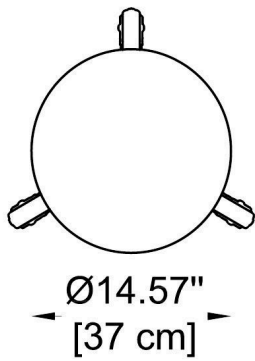

# MISTER OF LOVE (NON-ILLUMINATED FURNITURE)

FIXTURE TYPE: \_\_\_\_\_

PROJECT NAME: \_\_\_\_\_

NOTES:

**HOW TO ORDER:**

**CODE:**

**Example:  
CODE: BB-MIS075-SD-MW**

**BB-MIS075-SD-  
MW**

**FIXTURE TYPE:**

Non-Illuminated Furniture / High stool

**MATERIAL:**

Polyethylene

**DIMENSIONS:**

Ø: 14.57" (37 cm) x H: 29.53" (75 cm) x W: 16.14" (41 cm)

**FINISH OPTIONS:**

**STANDARD COLOURS:**