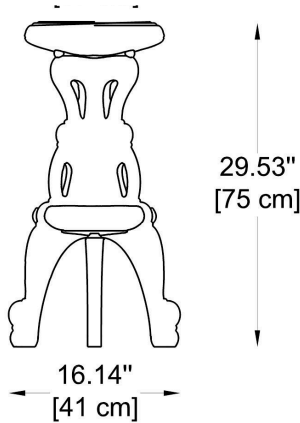

# MISTER OF LOVE (NON-ILLUMINATED FURNITURE)

FIXTURE TYPE: \_\_\_\_\_

PROJECT NAME: \_\_\_\_\_

NOTES:

**HOW TO ORDER:**

**CODE:**

**Example:  
CODE: BB-MIS075-SD-MW**

**BB-MIS075-SD-  
MW**

**FIXTURE TYPE:**

Non-Illuminated Furniture / High stool

**MATERIAL:**

Polyethylene

**DIMENSIONS:**

Ø: 14.57" (37 cm) x H: 29.53" (75 cm) x W: 16.14" (41 cm)

**FINISH OPTIONS:**

**STANDARD COLOURS:**