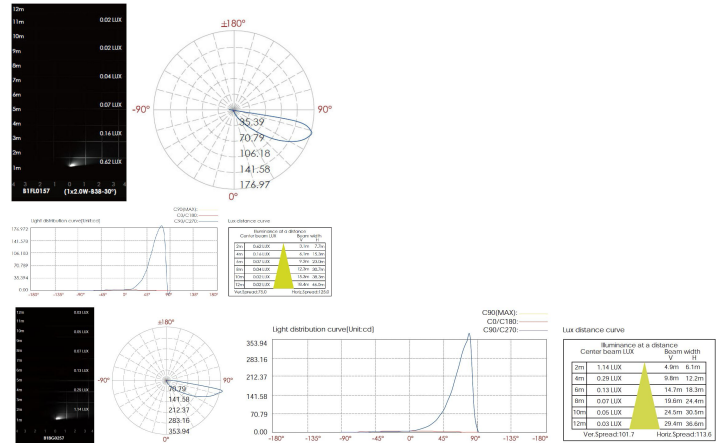

DIMENSIONS:

Length - L: 2.5" (6.3 cm)
 Height - H: 7.7" (19.5 cm)
 Depth - P: 2.68" (6.8 cm)

LIGHT SOURCE:

LED / 1 x 2W / 105 mA / 64 lm / 110-277V / CRI 80

CODE -B1BG0257

DIMENSIONS:

Length - L: 3" (7.6 cm)
 Height - H: 10" (25.5 cm)
 Depth - P: 2.75" (7 cm)

Example:
CODE: BB-SLM-KPG-RWL-XXX-XXX-XXX-XXX-XXX-XX

BB-SLM-KPG-RWL-
B1FL0157-K30-
KAP7037-DIM-B38-30

6 RECESSED SLEEVE: (included)

7 DIAGRAM OF INSTRUCTION:

8 PHOTOMETRIC INFO:

sales@gordonbullard.com
www.bullardbollards.com
1-877-964-4646