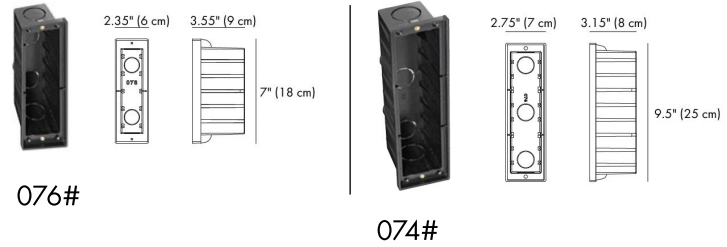

6 RECESSED SLEEVE: (included)