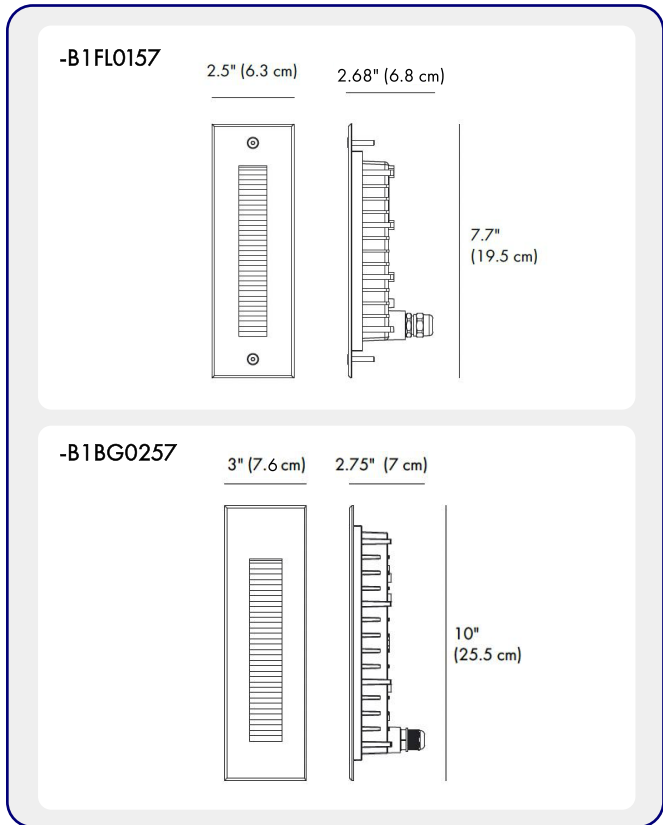

FIXTURE TYPE: _____

PROJECT NAME: _____

NOTES:

HOW TO ORDER:

CODE:

Example:
CODE: BB-SLM-KPG-RWL-XXX-XXX-XXX-XXX-XXX-XX

BB-SLM-KPG-RWL-
B1FL0157-K30-
KAP7037-DIM-B38-30

1 MODELS:

CODE -B1FL0157

DIMENSIONS:

Length - L: 2.5" (6.3 cm)
Height - H: 7.7" (19.5 cm)
Depth - P: 2.68" (6.8 cm)

LIGHT SOURCE:

LED / 1 x 2W / 105 mA / 64 lm / 110-277V / CRI 80

CODE -B1BG0257

DIMENSIONS:

Length - L: 3" (7.6 cm)
Height - H: 10" (25.5 cm)
Depth - P: 2.75" (7 cm)

LIGHT SOURCE:

LED / 2 x 1.5W / 150 mA / 160 lm / 110-277V / CRI 80

2 CCT OPTIONS:

-K30   3000K
-CUS   Custom on request*

3 FINISH OPTIONS:

-KAP7037   Sanded Dark Gray
-RAL 9005   Sanded Black
-KAP9022   Sanded Silver Gray

4 DIMMING OPTIONS:

-DIM   1-10V
-PWM   Pulse Width Modulation
-DALI   DALI (Digital Addressable Lighting Interface)

5 BEAM ANGLE:

-B38-30   30°
-B38-40   40°
-B38-50   50°
-B38-60   60°
-B38-25x50   25°x50°

sales@gordonbullard.com
www.bullardbollards.com
1-877-964-4646

991 South Gull Lake Dr
Richland, MI 49083
USA