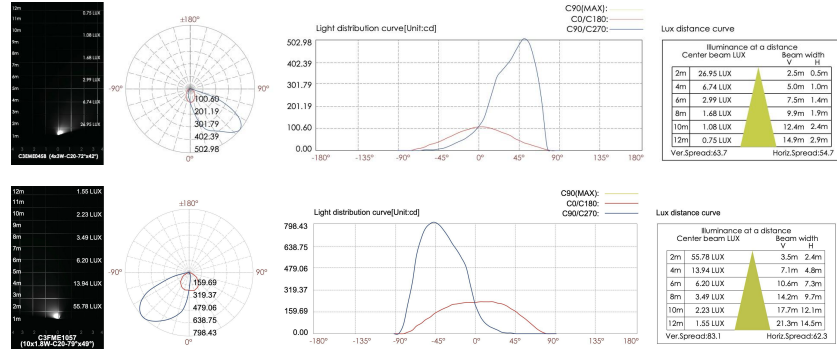

**BULLARD
BOLLARDS**
Think Bollard Think Bullard

**CODE:
BO-TRI-KPG-SPT**

FIXTURE TYPE: _____

PROJECT NAME: _____

NOTES:

HOW TO ORDER:

CODE:

Example:
CODE: BO-TRI-KPG-SPT-XXX-XXX-XXX-XXX-XXX-XX

BO-TRI-KPG-SPT-
C3EME0458-K30-
KAP7008-C20-750-B

8 PHOTOMETRIC:

sales@gordonbullard.com
www.bullardbollards.com
1-877-964-4646

991 South Gull Lake Dr
Richland, MI 49083
USA