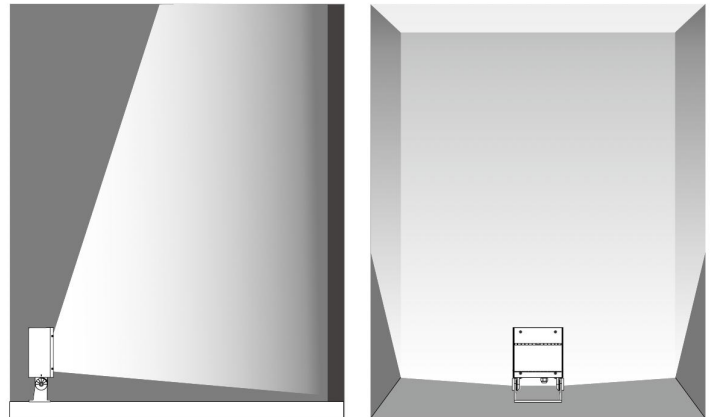

7 LIGHT APPLICATION:

sales@gordonbullard.com
www.bullardbollards.com
1-877-964-4646

991 South Gull Lake Dr
Richland, MI 49083
USA