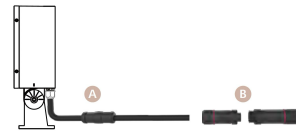

5 WATER PROOF SOLUTION: (optional)

- **A Water-Stopper(Included)**
  A IP-66 water-stopper is added in the end of luminaires as standard assembly which is also an important system for water resistance.
- **-B IP67 Jiffy quick plug/socket connector(Option)**
  A IP-67 connector is as an optional assembly and ensures that water vapor will not enter into luminaires directly.