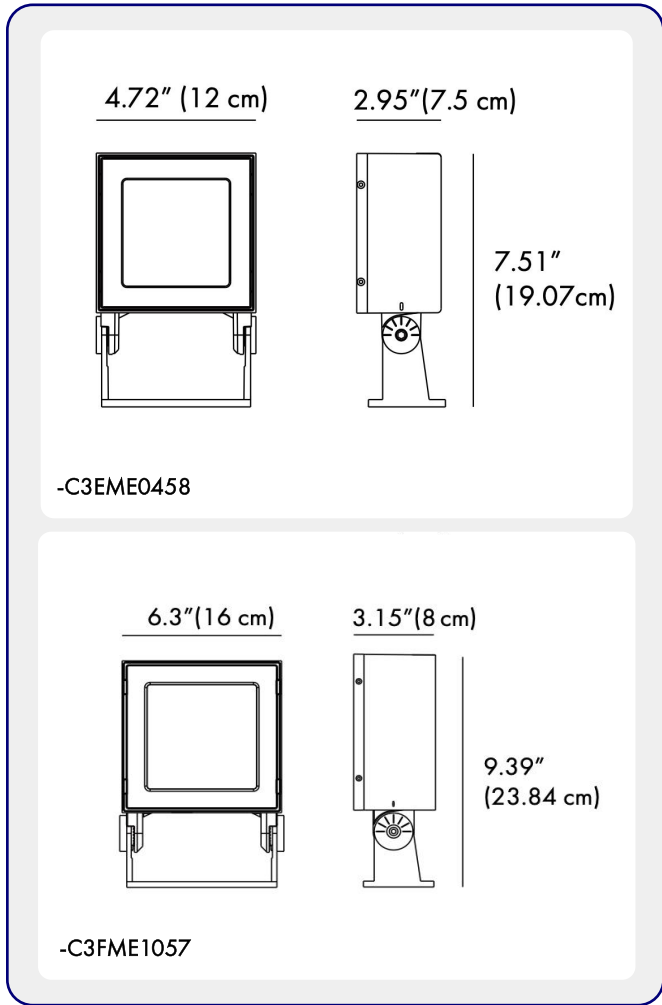

FIXTURE TYPE: _____

PROJECT NAME: _____

NOTES:

HOW TO ORDER:

CODE:

Example:
CODE: BO-TRI-KPG-SPT-XXX-XXX-XXX-XXX-XXX-XX

BO-TRI-KPG-SPT-
C3EME0458-K30-
KAP7008-C20-750-B

1 MODELS:

CODE -C3EME0458

DIMENSIONS:

Height - H: 7.51" (19.07 cm)
Length - L: 4.72" (12 cm)
Width - W: 2.95" (7.5 cm)

LIGHT SOURCE:

LED / 4 x 3W / 106 mA / 730 lm / 110-277V /

CODE -C3FME1057

DIMENSIONS:

Height - H: 9.37" (23.8 cm)
Length - L: 6.3" (16 cm)
Width - W: 3.14" (8 cm)

LIGHT SOURCE:

LED / 10 x 1.8W / 165 mA / 1533 lm / 110-277V

2 CCT OPTIONS:

-K30 3000K
-CUS Custom on request*

3 FINISH OPTIONS:

-KAP7008 Sanded Bronze
-KAP7037 Sanded Dark Gray
-RAL 9005 Sanded Black
-RAL9003 Sanded White

4 BEAM ANGLE

-C20-75 75°
-C20-50 50°

sales@gordonbullard.com
www.bullardbollards.com
1-877-964-4646

991 South Gull Lake Dr
Richland, MI 49083
USA