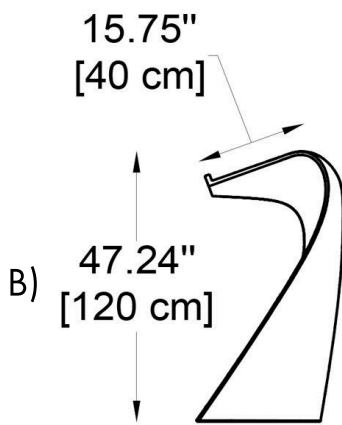

FIXTURE TYPE: _____

PROJECT NAME: _____

NOTES:

HOW TO ORDER:

CODE:

Example:
CODE: BB-SWS110-SD

BB-SWS110-SD

7 FINISH OPTIONS (NON-ILLUMINATED):

STANDARD COLOURS:

- -MW Milky White
- -JB Jet Black
- -EG Elephant Grey
- -CB Chocolate Brown
- -AG Argil Grey
- -DG Dove Grey
- -PB Powder Blue
- -MG Malva Green
- -LG Lime Green
- -SY Saffron Yellow
- -PO Pumpkin Orange
- -FR Flame Red
- -SF Sweet Fuchsia

LACQUERED (GLOSSY)

- -AW-G Absolute White
- -GB-G Glamour Black
- -VG-G Vanity Grey
- -CI-G Charming Ivory
- -SR-G Supreme Red
- -MD-G Metallic Gold
- -MS-G Metallic Silver
- -MC-G Metallic Copper

LACQUERED (MATT)

- -AW-M Absolute White
- -GB-M Glamour Black
- -VG-M Vanity Grey
- -CI-M Charming Ivory
- -SR-M Supreme Red
- -MD-M Metallic Gold
- -MS-M Metallic Silver
- -MC-M Metallic Copper

THINK BOLLARD - THINK BULLARD

sales@gordonbullard.com
www.bullardbollards.com
1-877-964-4646

991 South Gull Lake Dr
Richland, MI 49083
USA