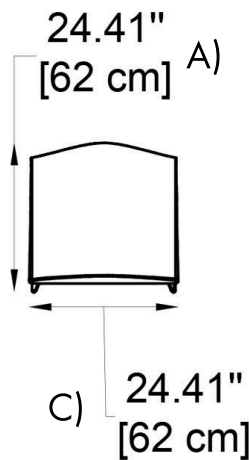

FIXTURE TYPE: _____

PROJECT NAME: _____

NOTES:

HOW TO ORDER:

CODE:

Example:
CODE: BB-SWS110-SD

BB-SWS110-SD

7 FINISH OPTIONS (NON-ILLUMINATED):

STANDARD COLOURS:

- -MW Milky White
- -JB Jet Black
- -EG Elephant Grey
- -CB Chocolate Brown
- -AG Argil Grey
- -DG Dove Grey
- -PB Powder Blue
- -MG Malva Green
- -LG Lime Green
- -SY Saffron Yellow
- -PO Pumpkin Orange
- -FR Flame Red
- -SF Sweet Fuchsia

LACQUERED (GLOSSY)

- -AW-G Absolute White
- -GB-G Glamour Black
- -VG-G Vanity Grey
- -CI-G Charming Ivory
- -SR-G Supreme Red
- -MD-G Metallic Gold
- -MS-G Metallic Silver
- -MC-G Metallic Copper

LACQUERED (MATT)

- -AW-M Absolute White
- -GB-M Glamour Black
- -VG-M Vanity Grey
- -CI-M Charming Ivory
- -SR-M Supreme Red
- -MD-M Metallic Gold
- -MS-M Metallic Silver
- -MC-M Metallic Copper

THINK BOLLARD - THINK BULLARD

sales@gordonbullard.com
www.bullardbollards.com
1-877-964-4646

991 South Gull Lake Dr
Richland, MI 49083
USA