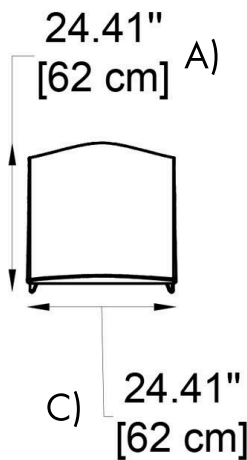

FIXTURE TYPE: _____

PROJECT NAME: _____

NOTES:

HOW TO ORDER:

CODE:

**Example:
CODE: BB-SWS110-SD**

BB-SWS110-SD

1 DIMENSIONS:

- A) Length - L: 24,41" (62 cm)
- B) Height - H: 47,24" (120 cm)
- C) Width - W: 24,41" (62 cm)

2 LIGHT SOURCE:

E26 / 1 x max. 15W / 110-277V

3 FINISH OPTION:

Light white

4 WEIGHT:

35,27 lb

THINK BOLLARD - THINK BULLARD