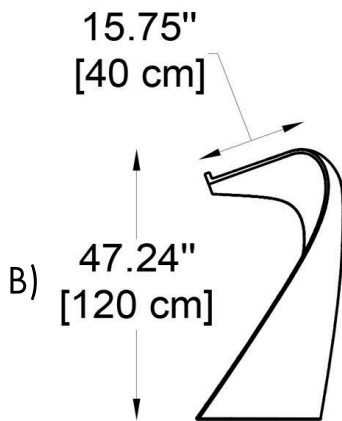

FIXTURE TYPE: _____

PROJECT NAME: _____

NOTES:

HOW TO ORDER:

CODE:

**Example:
CODE: BB-SWS110-SD**

BB-SWS110-SD

1 DIMENSIONS:

- A) Length - L: 24,41" (62 cm)
- B) Height - H: 47,24" (120 cm)
- C) Width - W: 24,41" (62 cm)

2 LIGHT SOURCE:

E26 / 1 x max. 15W / 110-277V

3 FINISH OPTION:

Light white

4 WEIGHT:

35,27 lb

THINK BOLLARD - THINK BULLARD