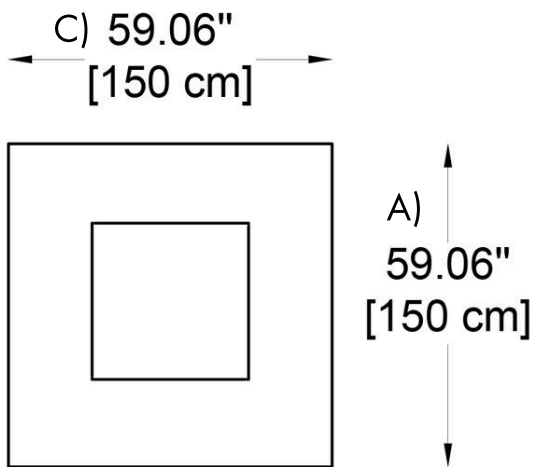

FIXTURE TYPE: _____

PROJECT NAME: _____

NOTES:

HOW TO ORDER:

CODE:

**Example:
CODE: BB-SQR075-SD**

**BB-SQR075-
SD**

7 FINISH OPTIONS (NON-ILLUMINATED):

LACQUERED (GLOSSY)

- -AW-G Absolute White
- -GB-G Glamour Black
- -VG-G Vanity Grey
- -CI-G Charming Ivory
- -SR-G Supreme Red
- -MD-G Metallic Gold
- -MS-G Metallic Silver
- -MC-G Metallic Copper

LACQUERED (MATT)

- -AW-M Absolute White
- -GB-M Glamour Black
- -VG-M Vanity Grey
- -CI-M Charming Ivory
- -SR-M Supreme Red
- -MD-M Metallic Gold
- -MS-M Metallic Silver
- -MC-M Metallic Copper

THINK BOLLARD - THINK BULLARD

sales@gordonbullard.com
www.bullardbollards.com
1-877-964-4646

991 South Gull Lake Dr
Richland, MI 49083
USA