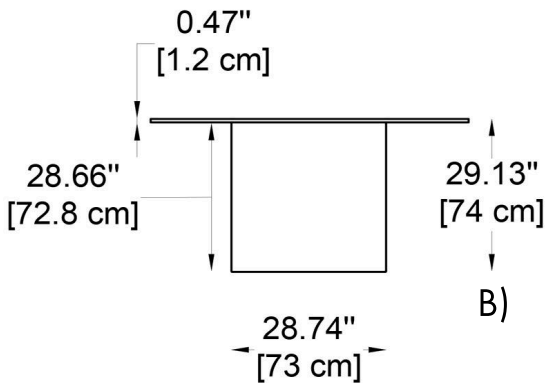

NOTES:

HOW TO ORDER:

CODE:

**Example:
CODE: BB-SQR075-SD**

**BB-SQR075-
SD**

1 DIMENSIONS:

A) Length - L: 59,06" (150 cm)
B) Height - H: 29,13" (74 cm)
C) Width - W: 59,06" (150 cm)

2 LIGHT SOURCE:

E26 / 1 x max. 65W / 110-277V

3 FINISH OPTIONS:

Light white

4 WEIGHT:

194 lb

5 ACCESSORIES (included):

Tabletop glass tempered glass (clear glass)

6 WIRING: