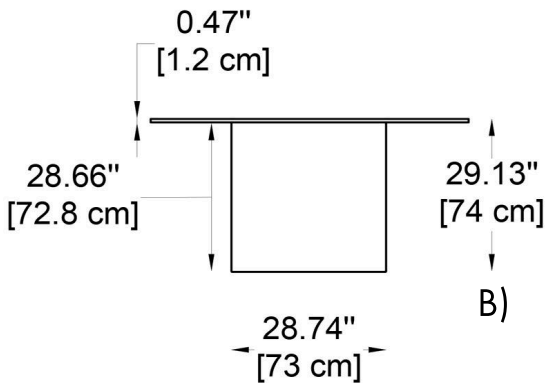

FIXTURE TYPE: _____

PROJECT NAME: _____

NOTES:

HOW TO ORDER:

CODE:

**Example:
CODE: BB-SQR075-SD**

**BB-SQR075-
SD**

7 FINISH OPTIONS (NON-ILLUMINATED):

LACQUERED (GLOSSY)

- -AW-G Absolute White
- -GB-G Glamour Black
- -VG-G Vanity Grey
- -CI-G Charming Ivory
- -SR-G Supreme Red
- -MD-G Metallic Gold
- -MS-G Metallic Silver
- -MC-G Metallic Copper

LACQUERED (MATT)

- -AW-M Absolute White
- -GB-M Glamour Black
- -VG-M Vanity Grey
- -CI-M Charming Ivory
- -SR-M Supreme Red
- -MD-M Metallic Gold
- -MS-M Metallic Silver
- -MC-M Metallic Copper

THINK BOLLARD - THINK BULLARD

sales@gordonbullard.com
www.bullardbollards.com
1-877-964-4646

991 South Gull Lake Dr
Richland, MI 49083
USA