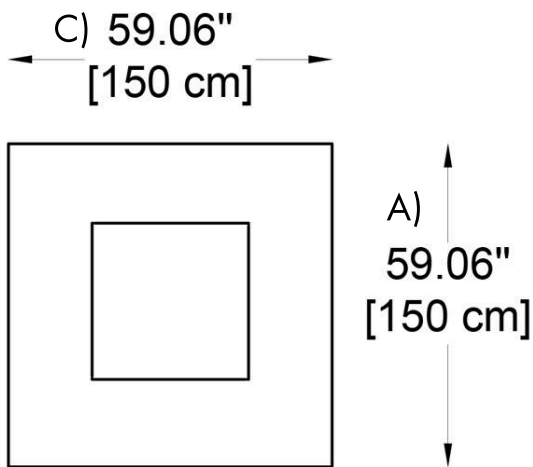

NOTES:

HOW TO ORDER:

CODE:

**Example:
CODE: BB-SQR075-SD**

**BB-SQR075-
SD**

1 DIMENSIONS:

A) Length - L: 59,06" (150 cm)
B) Height - H: 29,13" (74 cm)
C) Width - W: 59,06" (150 cm)

2 LIGHT SOURCE:

E26 / 1 x max. 65W / 110-277V

3 FINISH OPTIONS:

Light white

4 WEIGHT:

194 lb

5 ACCESSORIES (included):

Tabletop glass tempered glass (clear glass)

6 WIRING: