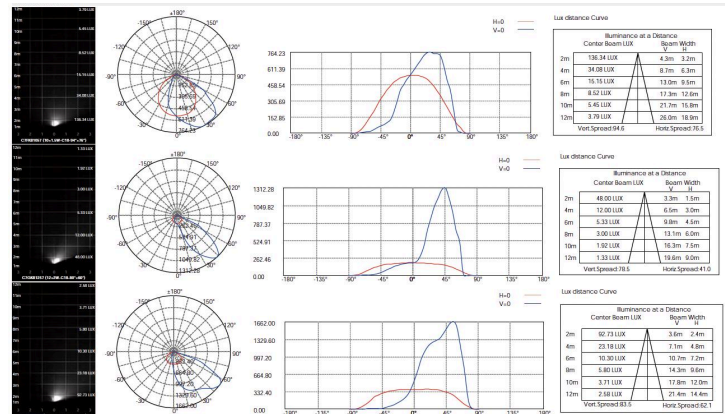

sales@gordonbullard.com
www.bullardoutdoor.com
1-877-964-4646

991 South Gull Lake Dr
Richland, MI 49083
USA