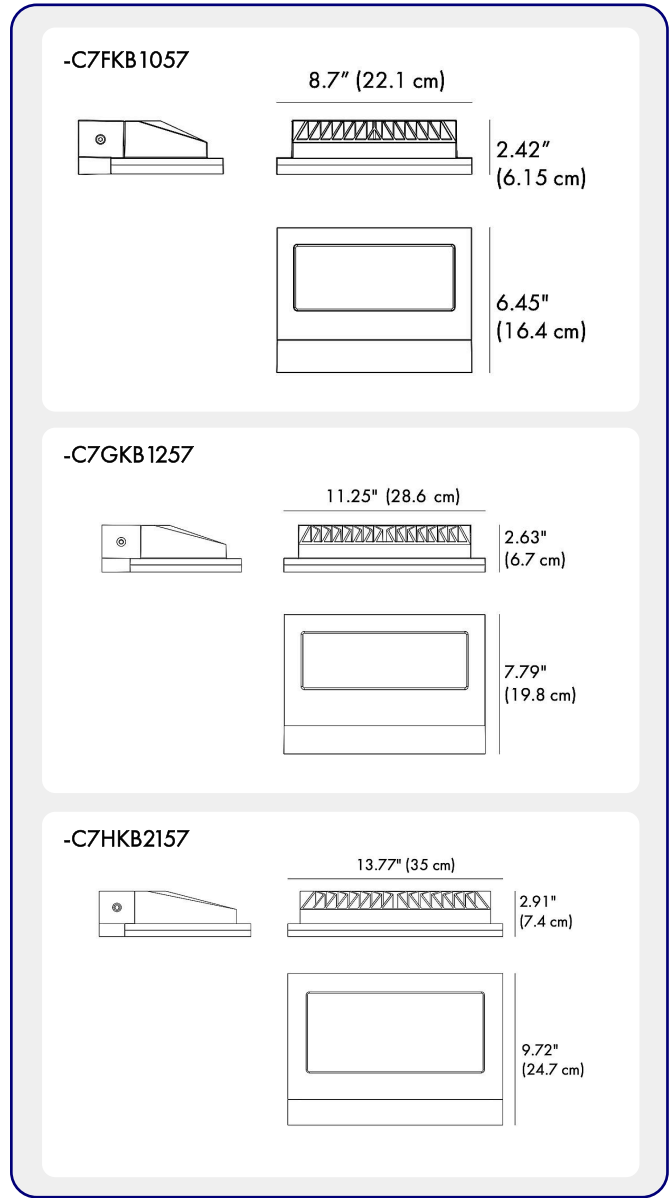

FIXTURE TYPE: _____

PROJECT NAME: _____

NOTES:

HOW TO ORDER:

CODE:

Example:
CODE: BO-AKH-KPG-SMW-XXX-XXX-XXX-XXX-XXX-XX

BO-AKH-KPG-SMW-
C7FKB1057-K30-DIM-
KAP7008

1 **MODELS:**

CODE -C7FKB1057

DIMENSIONS:

Height - H: 2.42" (6.15 cm)
Length - L: 8.7" (22.1 cm)
Depth - P: 6.45" (16.4 cm)

LIGHT SOURCE:

LED / 10 x 1.5W / 174 mA / 1516 lm / 110-277V / 69x40°

CODE -C7GKB1257

DIMENSIONS:

Height - H: 2.63" (6.7 cm)
Length - L: 11.25" (28.6 cm)
Depth - P: 7.79" (19.8 cm)

LIGHT SOURCE:

LED / 12 x 2W / 211 mA / 2047 lm / 110-277V / 73x49°

CODE -C7HKB2157

DIMENSIONS:

Height - H: 2.91" (7.4 cm)
Length - L: 13.77" (35 cm)
Depth - P: 9.72" (24.7 cm)

LIGHT SOURCE:

LED / 21 x 1.7W / 360 mA / 2960 lm / 110-277V / 75x55°

2 **CCT OPTIONS:**

-K30 3000K
-CUS Custom on request*

3 **DIMMING OPTIONS:**

-DIM 1-10V
-PWM Pulse Width Modulation
-DALI DALI (Digital Addressable Lighting Interface)

sales@gordonbullard.com
www.bullardoutdoor.com
1-877-964-4646

991 South Gull Lake Dr
Richland, MI 49083
USA