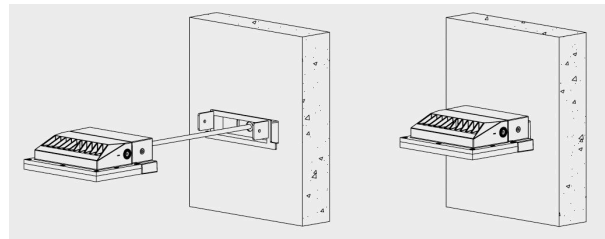

5 DIAGRAM OF INSTRUCTION:

6 BEAM DEMO: