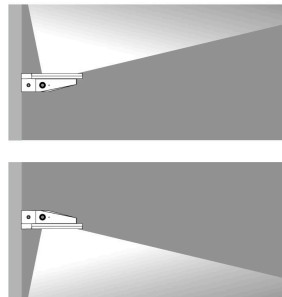

7 PHOTOMETRIC INFO: