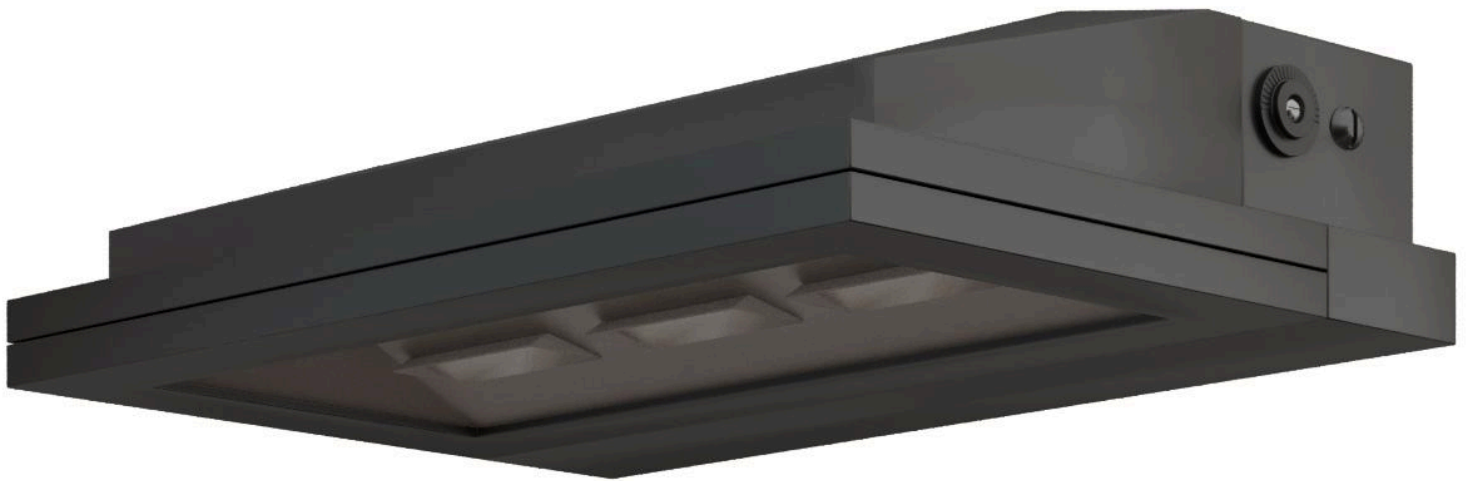

**AKASHIC**  
**Surface Mounting Wall Luminaires**  
**Asymmetrical Wall Washer**

FIXTURE TYPE: \_\_\_\_\_

PROJECT NAME: \_\_\_\_\_

**GENERAL INFORMATION:**

The AKASHIC Surface Mounting Wall Luminaire by Bullard Outdoor is an asymmetrical wall washer designed for precise, even illumination. Made from durable 12# die-cast aluminum, it features a tempered glass lens (T=4mm, C20) and operates on 110–277V LED power. With a CRI of 80, IP65 protection, and IK06 impact rating, it ensures reliable outdoor performance. Available in Sanded Bronze, Sanded Dark Gray, Sanded Black, and Sanded White finishes.

**FIXTURE TYPE:**

Surface Mounting Wall Luminaires - Asymmetrical Wall Washer

**LIGHTING**

LED **LED**

**VOLTAGE:**

110-277V 

**MATERIAL:**

12# Die-casting aluminum

DIMENSIONS:

Height - H: 2.42" (6.15 cm)  
 Length - L: 8.7" (22.1 cm)  
 Depth - P: 6.45" (16.4 cm)

LIGHT SOURCE:

LED / 10 x 1.5W / 174 mA / 1516 lm / 110-277V / 69x40°

**CODE -C7GKB1257**

DIMENSIONS:

Height - H: 2.63" (6.7 cm)  
 Length - L: 11.25" (28.6 cm)  
 Depth - P: 7.79" (19.8 cm)