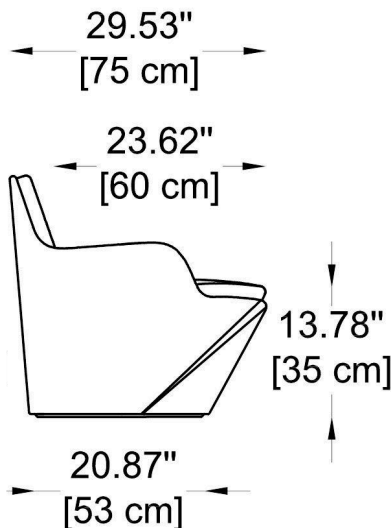

- A) Height - H: 27.56" (70 cm)
- B) Length - L: 68.50" (174 cm)
- B) Width - W: 29.53" (75 cm)

2 FINISH OPTIONS:

STANDARD COLOURS:

-MW	Milky White		-PB	Powder Blue	
-JB	Jet Black		-MG	Malva Green	
-EG	Elephant Grey		-LG	Lime Green	
-CB	Chocolate Brown		-SY	Saffron Yellow	
-AG	Argil Grey		-PO	Pumpkin Orange	
-DG	Dove Grey		-FR	Flame Red	
			-SF	Sweet Fuchsia	

Material:

Rubber filling with outdoor waterproof acrylic cover (removable)

Dimensions:

L: 37.4" (95 cm) x H: 1.18" (3 cm) x W: 59.05" (150 cm)

Finish options:

- TA Cotton white
- TP Mineral grey

THINK BOLLARD - THINK BULLARD