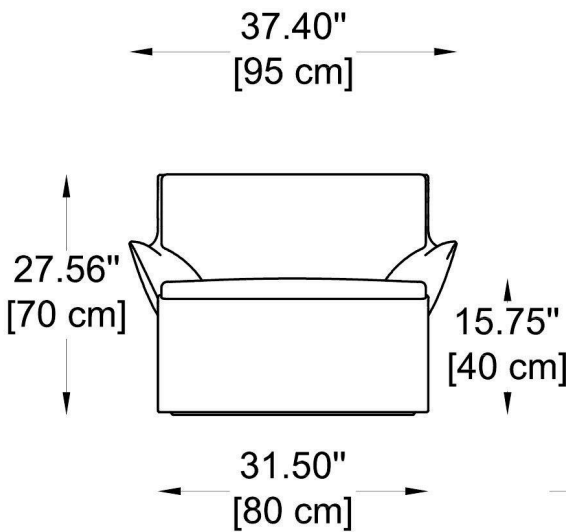

- A) Height - H: 27.56" (70 cm)
- B) Length - L: 68.50" (174 cm)
- B) Width - W: 29.53" (75 cm)

2 FINISH OPTIONS:

STANDARD COLOURS:

-MW	Milky White		-PB	Powder Blue	
-JB	Jet Black		-MG	Malva Green	
-EG	Elephant Grey		-LG	Lime Green	
-CB	Chocolate Brown		-SY	Saffron Yellow	
-AG	Argil Grey		-PO	Pumpkin Orange	
-DG	Dove Grey		-FR	Flame Red	
			-SF	Sweet Fuchsia	

Material:

Rubber filling with outdoor waterproof acrylic cover (removable)

Dimensions:

L: 37.4" (95 cm) x H: 1.18" (3 cm) x W: 59.05" (150 cm)

Finish options:

- TA Cotton white
- TP Mineral grey

THINK BOLLARD - THINK BULLARD