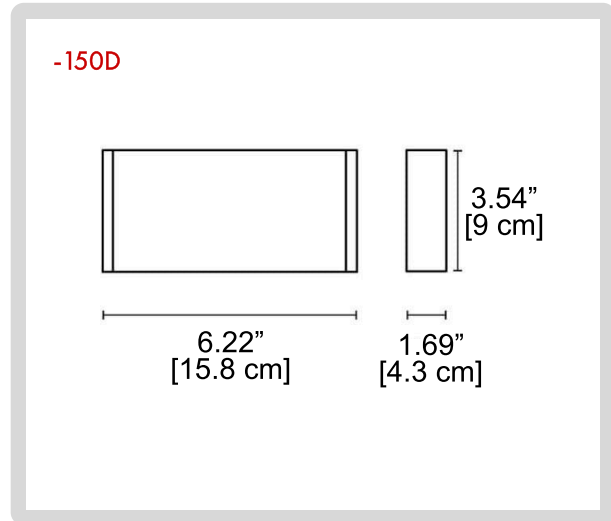

FIXTURE TYPE: _____

PROJECT NAME: _____

HOW TO ORDER:

CODE:

Example:
CODE: BB-001584.AHGT-GH-100D-B1-L1-NON-AC204-01

BB-001584.AHGT-GH-100D-B1-L1-NON-AC204-01

1 MODELS:

-150D

- A) Length - L: 6.22" [15.8 cm]
- B) Width - W: 1.69" [4.3 cm]
- C) Height - H: 3.54" [9 cm]

2 BEAM ANGLE:

- **-B1** 12°
- **-B2** 25°
- **-B3** 50°
- **-B4** 19° x 32°

3 LIGHT SOURCE:

- **-L1** LED | 1 x 10.5W | 3000K | 1 x 982 lm | 110-277V
- **-L2** LED | 1 x 10.5W | 4000K | 1 x 1090 lm | 110-277V
- **-L3** LED | 1 x 10.5W | 2700-6500 | 1 x 1092 lm | 110-277V

4 DIMMING OPTIONS:

- **-NON** NON-Dimmable
- **-DIM** 0-10V
- **-DAL** DALI

5 ACCESSORIES:

-AC204

IP 68 fast connector 4P

-AC204-5P

IP 68 fast connector 5P

6 FINISH OPTIONS:

- **-01** White matt
- **-02** Black matt
- **-05** Anthracite grey matt
- **-19** Light grey matt
- **-26** Bronze
- **-45** Corten matt
- **-62** Antique grey matt
- **-65** Blue matt
- **-80** Sand matt
- **-83** Green matt

THINK BOLLARD - THINK BULLARD

sales@gordonbullard.com
www.bullardbollards.com
1-877-964-4646

991 South Gull Lake Dr
Richland, MI 49083
USA