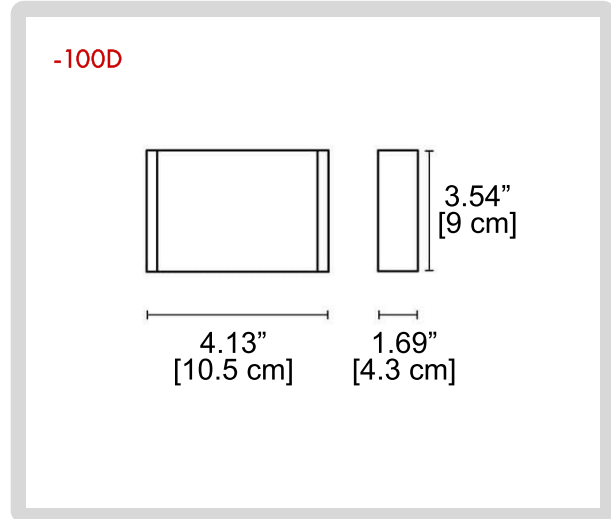

FIXTURE TYPE: _____

PROJECT NAME: _____

HOW TO ORDER:

CODE:

Example:
CODE: BB-001584.AHGT-GH-100D-B1-L1-NON-AC204-01

BB-001584.AHG
T-GH-100D-B1-
L1-NON-
AC204-01

1 MODELS:

-100D

- A) Length - L: 4.13" [10.5 cm]
- B) Width - W: 1.69" [4.3 cm]
- C) Height - H: 3.54" [9 cm]

2 BEAM ANGLE:

- -B1 12°
- -B2 25°
- -B3 50°
- -B4 19° x 32°

3 LIGHT SOURCE:

- -L1 LED | 1 x 6.3W | 3000K | 1 x 588 lm | 110-277V
- -L2 LED | 1 x 6.3W | 4000K | 1 x 654 lm | 110-277V
- -L3 LED | 1 x 6.3W | 2700-6500 | 1 x 655 lm | 110-277V

4 DIMMING OPTIONS:

- -NON NON-Dimmable
- -DIM 0-10V
- -DAL Dali

5 ACCESSORIES:

-AC204

IP 68 fast connector 4P

-AC204-5P

IP 68 fast connector 5P

6 FINISH OPTIONS:

- -01 White matt
- -02 Black matt
- -05 Anthracite grey matt
- -19 Light grey matt
- -26 Bronze
- -45 Corten matt
- -62 Antique grey matt
- -65 Blue matt
- -80 Sand matt
- -83 Green matt

THINK BOLLARD - THINK BULLARD

sales@gordonbullard.com
www.bullardbollards.com
1-877-964-4646

991 South Gull Lake Dr
Richland, MI 49083
USA