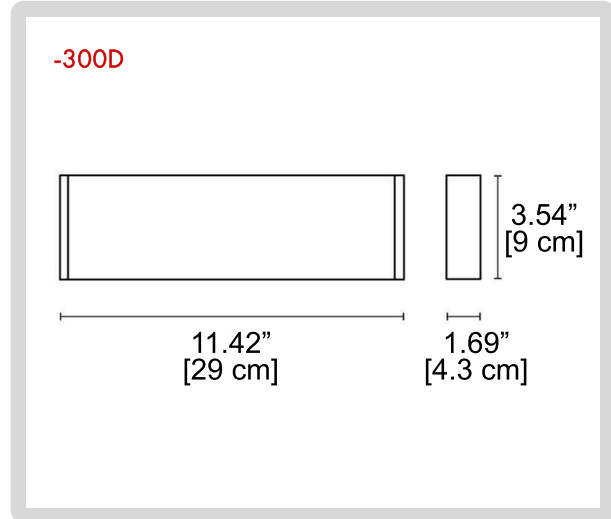

FIXTURE TYPE: _____

PROJECT NAME: _____

HOW TO ORDER:

CODE:

Example:
CODE: BB-001584.AHGT-GH-100D-B1-L1-NON-AC204-01

BB-001584.AHG
T-GH-100D-B1-
L1-NON-
AC204-01

1 MODELS:

-300D

- A) Length - L: 11.42" [29 cm]
- B) Width - W: 1.69" [4.3 cm]
- C) Height - H: 3.54" [9 cm]

2 BEAM ANGLE:

- -B1 12°
- -B2 25°
- -B3 50°
- -B4 19° x 32°

3 LIGHT SOURCE:

- -L1 LED | 1 x 21W | 3000K | 1 x 1964 lm | 110-277V
- -L2 LED | 1 x 21W | 4000K | 1 x 2180 lm | 110-277V
- -L3 LED | 1 x 21W | 2700-6500 | 1 x 2184 lm | 110-277V

4 DIMMING OPTIONS:

- -NON NON-Dimmable
- -DIM 0-10V
- -DAL Dali

5 ACCESSORIES:

-AC204

IP 68 fast connector 4P

-AC204-5P

IP 68 fast connector 5P

6 FINISH OPTIONS:

-01 White matt		-45 Corten matt	
-02 Black matt		-62 Antique grey matt	
-05 Anthracite grey matt		-65 Blue matt	
-19 Light grey matt		-80 Sand matt	
-26 Bronze		-83 Green matt	

THINK BOLLARD - THINK BULLARD

sales@gordonbullard.com
www.bullardbollards.com
1-877-964-4646

991 South Gull Lake Dr
Richland, MI 49083
USA