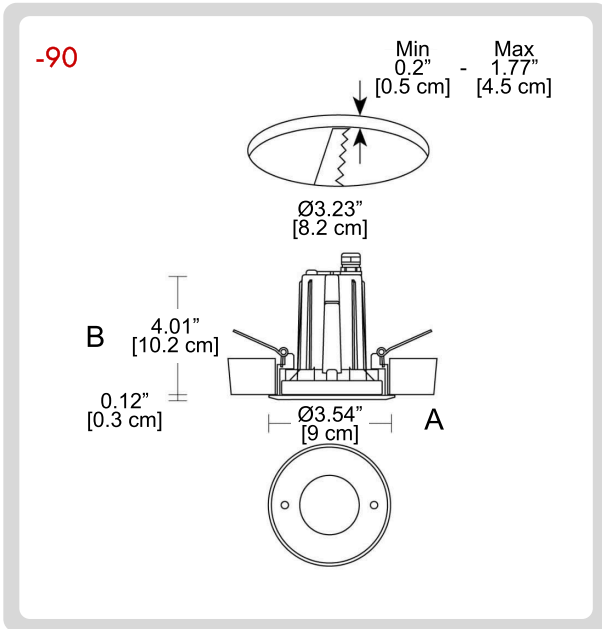

FIXTURE TYPE: _____

PROJECT NAME: _____

HOW TO ORDER:

CODE:

Example:
CODE: BB-5960.00CASTTUNEC-GH-90-
B19-1-NON-SS

BB-5960.00CASTTUNEC-GH-90-
B19-1-NON-SS

1 MODELS:

-90

DIMENSIONS:

A) Diameter - Ø: 3.54" (9 cm)
B) Height - H: 4.01" (10.2 cm)

LIGHT SOURCE:

CODE	BEAM ANGLE	WATTAGE	KELVINS	LUMENS	OPERATION RANGE
-B19-1 -B19-2	19°	1 x 9W	2700-6500K	1 x 912 lm	500mA
-B34-1 -B34-2 -B34-3 -B34-4 -B34-5 -B34-6 -B34-7 -B34-8 -B34-9	34°	1 x 4W 1 x 6W 1 x 6W 1 x 9W 1 x 9W 1 x 4W 1 x 6W 1 x 6W 1 x 9W	3000 K 3000 K 3000 K 3000 K 3000 K 4000 K 4000 K 4000 K 4000 K	1 x 343 lm 1 x 845 lm 1 x 845 lm 1 x 1173 lm 1 x 1173 lm 1 x 368 lm 1 x 877 lm 1 x 877 lm 1 x 1218	110-277 V 350mA 24VDC 500mA 24VDC 110-277 V350mA 24VDC 500mA
-B40-1 -B40-2	40°	1 x 4W	3000 K 4000 K	1 x 343 lm 1 x 368 lm	110-277 V
-B69x59-1 -B69x59-2	69° x 59°	1 x 4W	3000 K 4000 K	1 x 343 lm 1 x 368 lm	110-277 V

THINK BOLLARD - THINK BULLARD

sales@gordonbullard.com
www.bullardbollards.com
1-877-964-4646

991 South Gull Lake Dr
Richland, MI 49083
USA