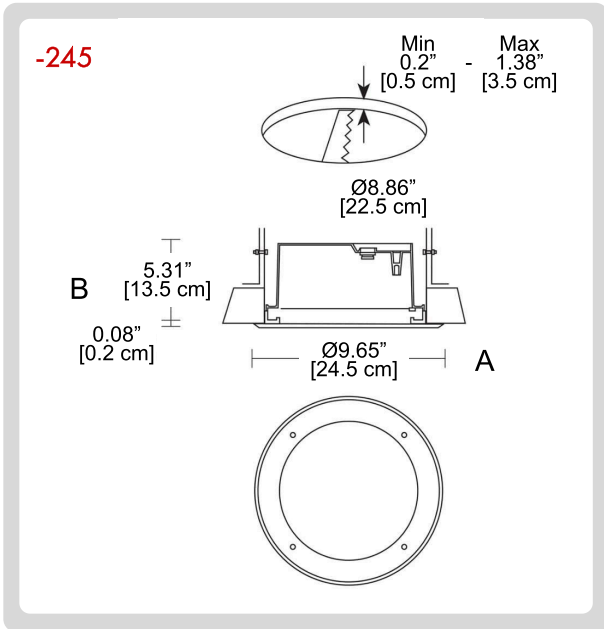

BB-5960.00CASTTUNEC-GH-90-
B19-1-NON-SS

1 MODELS:

-90

DIMENSIONS:

A) Diameter - Ø: 3.54" (9 cm)
B) Height - H: 4.01" (10.2 cm)

LIGHT SOURCE:

CODE	BEAM ANGLE	WATTAGE	KELVINS	LUMENS	OPERATION RANGE
-B19-1 -B19-2	19°	1 x 9W	2700-6500K	1 x 912 lm	500mA
-B34-1 -B34-2 -B34-3 -B34-4 -B34-5 -B34-6 -B34-7 -B34-8 -B34-9	34°	1 x 4W 1 x 6W 1 x 6W 1 x 9W 1 x 9W 1 x 4W 1 x 6W 1 x 6W 1 x 9W	3000 K 3000 K 3000 K 3000 K 3000 K 4000 K 4000 K 4000 K 4000 K	1 x 343 lm 1 x 845 lm 1 x 845 lm 1 x 1173 lm 1 x 1173 lm 1 x 368 lm 1 x 877 lm 1 x 877 lm 1 x 1218	110-277 V 350mA 24VDC 500mA 24VDC 110-277 V350mA 24VDC 500mA
-B40-1 -B40-2	40°	1 x 4W	3000 K 4000 K	1 x 343 lm 1 x 368 lm	110-277 V
-B69x59-1 -B69x59-2	69° x 59°	1 x 4W	3000 K 4000 K	1 x 343 lm 1 x 368 lm	110-277 V

BB-5960.00CASTTUNEC-GH-90-B19-1-NON-SS

1 MODELS:

-135

DIMENSIONS:

A) Diameter - Ø: 5.31" (13.5 cm)
B) Height - H: 3.15" (8 cm)

LIGHT SOURCE:

CODE	BEAM ANGLE	WATTAGE	KELVINS	LUMENS	OPERATION RANGE
-B19-1	24°	1 x 18W	2700-6500K	1 x 2080 lm	500mA
-B34-1	40°	1 x 18W	2700-6500K	1 x 2080 lm	500mA
-B34-2		1 x 16.5W	3000 K	1 x 2410 lm	
-B34-3		1 x 16.5W	4000 K	1 x 2592 lm	
-B58-1	58°	1 x 18W	2700-6500K	1 x 2080 lm	500mA
-B58-2		1 x 16.5W	3000 K	1 x 2410 lm	500mA
-B58-3		1 x 6.3W	3000 K	1 x 998 lm	110-277 V
-B58-4		1 x 16.5W	4000 K	1 x 2592 lm	500mA
-B58-5		1 x 6.3W	4000 K	1 x 1073 lm	110-277 V

-245

DIMENSIONS:

A) Diameter - Ø: 9.65" (24.5 cm)
B) Height - H: 5.31" (13.5 cm)

LIGHT SOURCE:

CODE	BEAM ANGLE	WATTAGE	KELVINS	LUMENS	OPERATION RANGE
-B58-1	58°	1 x 11.3W	3000K	1 x 1715 lm	110-277 V
-B58-2		1 x 16.5W	3000K	1 x 2410 lm	
-B58-3		1 x 23.7W	3000K	1 x 3306 lm	
-B58-4		1 x 31.3W	3000K	1 x 4166 lm	
-B58-5		1 x 11.3W	4000K	1 x 1844 lm	
-B58-6		1 x 16.5W	4000K	1 x 2592 lm	
-B58-7		1 x 23.7W	4000K	1 x 3555 lm	
-B58-8		1 x 31.3W	4000K	1 x 4479 lm	
-B82-1	82°	1 x 13W	3000K	1 x 2040 lm	110-277 V
-B82-2			4000K	1 x 2140 lm	