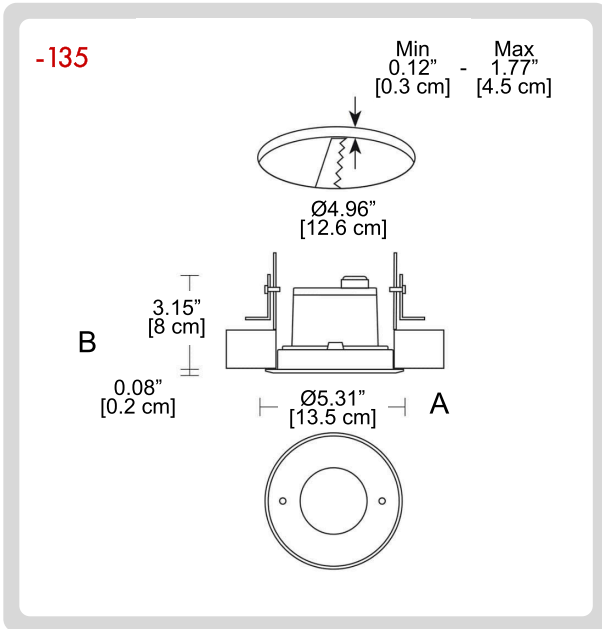

FIXTURE TYPE: _____

PROJECT NAME: _____

HOW TO ORDER:

CODE:

Example:
CODE: BB-5960.00CASTTUNEC-GH-90-B19-1-NON-SS

BB-5960.00CASTTUNEC-GH-90-B19-1-NON-SS

1 MODELS:

-135

DIMENSIONS:

A) Diameter - Ø: 5.31" (13.5 cm)
B) Height - H: 3.15" (8 cm)

LIGHT SOURCE:

CODE	BEAM ANGLE	WATTAGE	KELVINS	LUMENS	OPERATION RANGE
-B19-1	24°	1 x 18W	2700-6500K	1 x 2080 lm	500mA
-B34-1	40°	1 x 18W	2700-6500K	1 x 2080 lm	500mA
-B34-2		1 x 16.5W	3000 K	1 x 2410 lm	
-B34-3		1 x 16.5W	4000 K	1 x 2592 lm	
-B58-1	58°	1 x 18W	2700-6500K	1 x 2080 lm	500mA
-B58-2		1 x 16.5W	3000 K	1 x 2410 lm	500mA
-B58-3		1 x 6.3W	3000 K	1 x 998 lm	110-277 V
-B58-4		1 x 16.5W	4000 K	1 x 2592 lm	500mA
-B58-5		1 x 6.3W	4000 K	1 x 1073 lm	110-277 V

THINK BOLLARD - THINK BULLARD

sales@gordonbullard.com

www.bullardbollards.com

1-877-964-4646

991 South Gull Lake Dr

Richland, MI 49083

USA