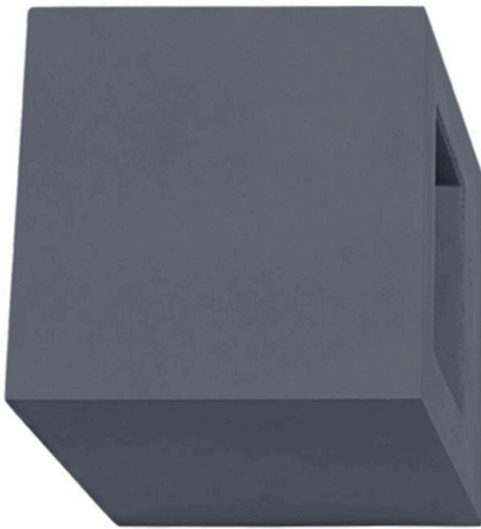

**BULLARD
BOLLARDS**
Think Bollard Think Bullard

MATT X (SURFACE MOUNTED WALL LUMINAIRES)

FIXTURE TYPE: _____

PROJECT NAME: _____

NOTES:

GENERAL INFORMATION:

The MATT X rom Bullard Bollards is a refined outdoor LED wall luminaire crafted from premium BETALY® material that delivers striking dual light emission for both upward and downward illumination. Its compact, geometric form and minimalist lines bring a sleek architectural accent to gardens, porches, and terrace walls while creating dynamic light patterns that enhance evening ambiance. Designed for versatility and durability, this luminaire seamlessly blends contemporary aesthetics with robust outdoor performance, making every exterior space feel inviting and well-defined. Durable yet elegant, it elevates outdoor lighting with both functional brilliance and sculptural presence.

FIXTURE TYPE:

Surface Mounted Wall Luminaires

LIGHTING:

LED

INPUT VOLTAGE:

110-277V

MATERIAL:

BETALY®

PROJECT NAME: _____

HOW TO ORDER:

CODE:

Example:
CODE: BB-1096C-9010-K20-DIM-392

BB-1096C-9010
-K20-DIM-392

1 DIMENSIONS:

Height - H: 4.33" (11 cm)
Length - L: 4.33" (11 cm)
Width - W: 4.33" (11 cm)

2 LIGHT SOURCE: