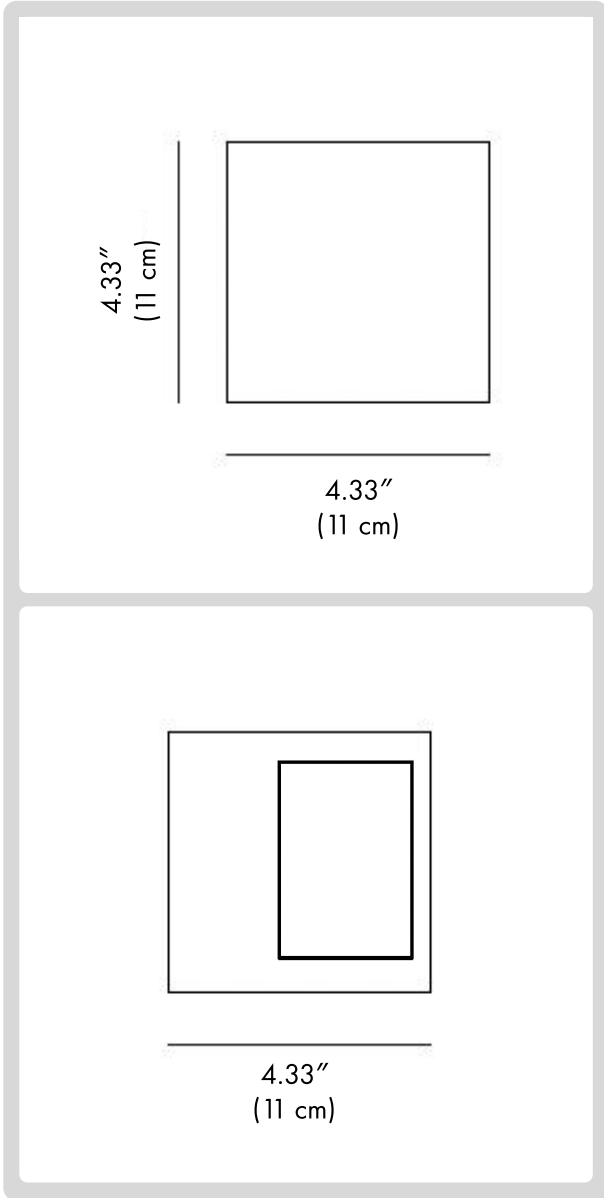

PROJECT NAME: _____

HOW TO ORDER:

CODE:

Example:
CODE: BB-1096C-9010-K20-DIM-392

BB-1096C-9010
-K20-DIM-392

1 DIMENSIONS:

Height - H: 4.33" (11 cm)
Length - L: 4.33" (11 cm)
Width - W: 4.33" (11 cm)

2 LIGHT SOURCE: