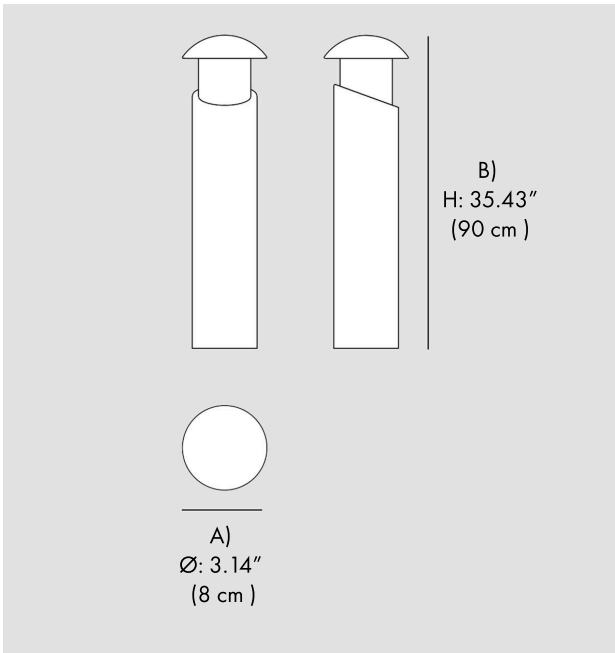

**BULLARD
BOLLARDS**
Think Bollard Think Bullard

ALFIERE
BB-116B-BL

**BULLARD
BOLLARDS**
Think Bollard Think Bullard

**CODE:
BB-116B-BL**

FIXTURE TYPE: _____

PROJECT NAME: _____

GENERAL INFORMATION:

Discover the Alfieri small outdoor bollard from Bullard Bollards. This bollard, with its architectural and industrial styling, offers a comforting and delicate ambience to any outdoor space. With indirect lighting, the Alfieri is 60 cm high and 12.4 cm in diameter. Inspired by the pawns of a chess set, this luminaire blends perfectly into the décor. Perfect for outdoor use, it is resistant and has an IP65 protection rating. Unusual in design, but also in composition, it is the result of a blend of materials and called BETALY: a selection of cements, precious marbles, quartz and river sands.

sales@gordonbullard.com
www.bullardbollards.com
1-877-964-4646

991 South Gull Lake Dr
Richland, MI 49083
USA

FIXTURE TYPE: _____

PROJECT NAME: _____

HOW TO ORDER:

CODE:

Example:
CODE: BB-1116-BL-WH

BB-1116-BL-WH

1 DIMENSIONS:

A) Diameter - Ø: 3.14" (8 cm)
B) Height - H: 35.43" (90 cm)

2 LIGHT SOURCE:

E26 / max. 20W

3 FINISH OPTIONS:

- WH White
- GN Green
- CO Corten
- GR Grey
- BL Black
- SD Sand

THINK BOLLARD - THINK BULLARD