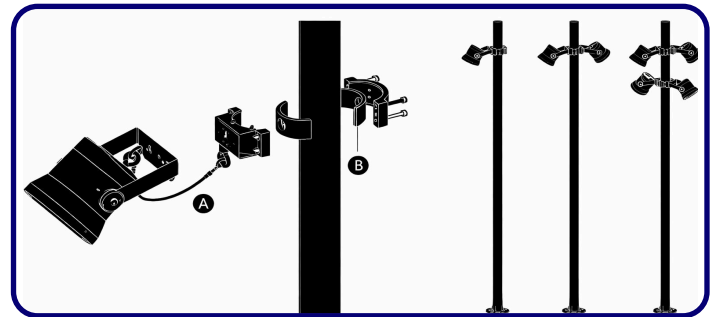

5 BEAM

- B15 15°
- B24 24°
- B33 33°
- B45 45°

6 ACCESSORIES

-A1 One side - BO-RP001-KPG-BL

-A2 Two sides - BO-RP002-KPG-BL

- 1 Compatible with all brands and models.
- 2 Safety hook(s) included (see A of image 1)
- 3 Two sizes of rubber gaskets included (see B of image 1) which can be selected based on the diameter of the installing pole. Please refer to the manual for details.
- 4 All stainless steel 304# screws