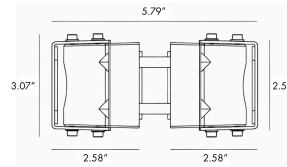

1 MODELS:

CODE-BODVC0227

DIMENSIONS:

Pole Base - B: 1.57" (4 cm)X1.57"(4 cm)
Height - H: 47.24" (120 cm)

LIGHT SOURCE:

LED /20 W / 90 mA / 1584 lm / 110-277V

CODE -BODVC0327

DIMENSIONS:

Pole Base - B: 1.57" (4 cm)
Height - H: 59.06" (150 cm)

LIGHT SOURCE:

LED /30 W / 135 mA / 2376 lm / 110-277V

2 CCT OPTIONS:

-K30 3000K
-CUS Custom on request*

3 FINISH OPTIONS:

-KAP7037 Sanded Dark Gray
-RAL9005 Sanded Black

5 BEAM

- B15 15°
- B24 24°
- B33 33°
- B45 45°

6 ACCESSORIES

-A1 One side - BO-RP001-KPG-BL

-A2 Two sides - BO-RP002-KPG-BL

- 1 Compatible with all brands and models.
- 2 Safety hook(s) included (see A of image 1)
- 3 Two sizes of rubber gaskets included (see B of image 1) which can be selected based on the diameter of the installing pole. Please refer to the manual for details.
- 4 All stainless steel 304# screws