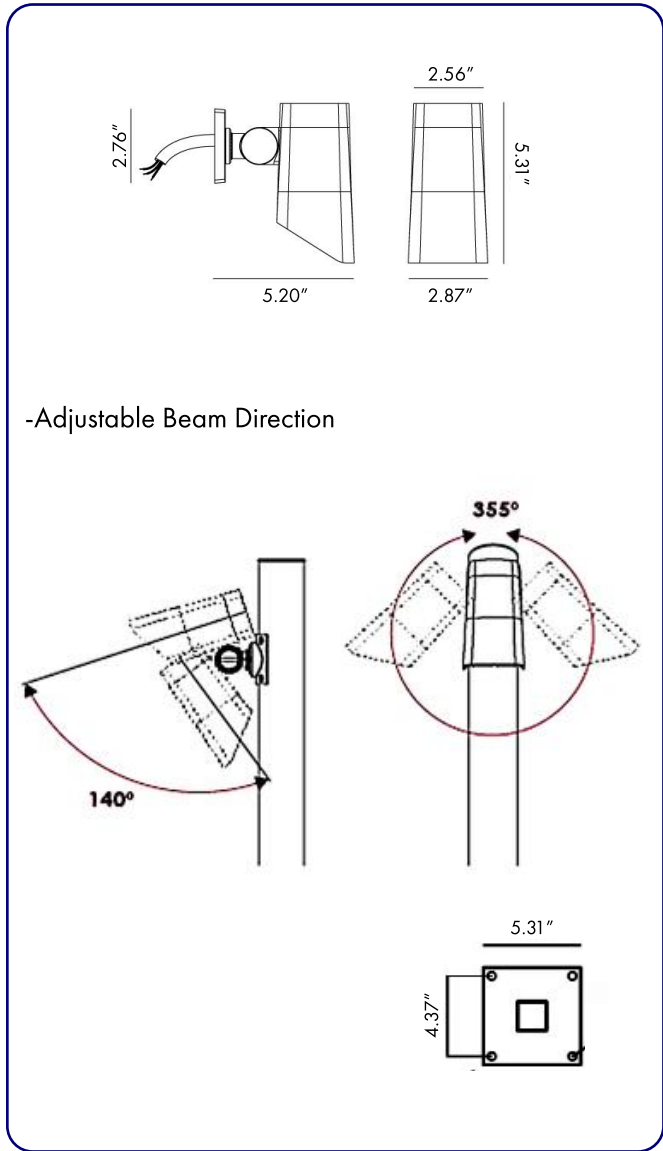

FIXTURE TYPE: _____

PROJECT NAME: _____

NOTES:

-Adjustable Beam Direction

HOW TO ORDER:

CODE:

Example:
CODE: BB-ST-KPG-PL-B0DVC0227 -K30-KAP7037-DIM-B15-A1-IB

BB-ST-KPG-PL-
B0DVC0227-K30-
KAP7037-DIM-B15-A1-IB

5 BEAM

- -B15 15°
- -B24 24°
- -B33 33°
- -B45 45°

6 ACCESSORIES

-A1 One side - BO-RP001-KPG-BL

-A2 Two sides - BO-RP002-KPG-BL