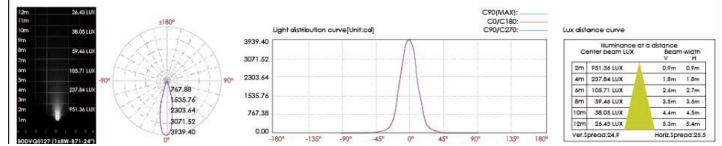

8 PHOTOMETRIC INFO:

sales@gordonbullard.com
www.bullardoutdoor.com
1-877-964-4646

991 South Gull Lake Dr
Richland, MI 49083
USA