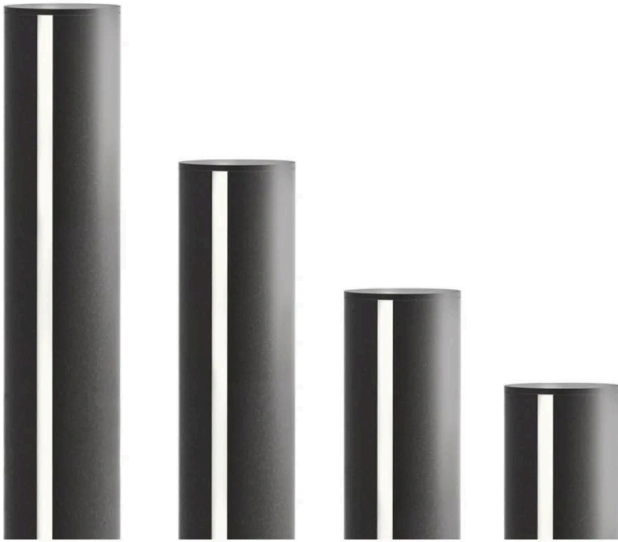

**BULLARD
BOLLARDS**
Think Bollard Think Bullard

SEGMENTO DE (DOUBLE EMISSION)

BB-DGMS-BL

**BULLARD
BOLLARDS**
Think Bollard Think Bullard

**CODE:
BB-DGMS-BL**

FIXTURE TYPE: _____

PROJECT NAME: _____

GENERAL INFORMATION:

The SEGMENTO bollard from BULLARD BOLLARDS, is a robust outdoor lighting solution crafted from die-cast aluminum with a tempered glass lens, boasting an IP65 rating for excellent weather resistance. Operating on 110-277V with a remote driver, this shock-resistant fixture offers high visual comfort, a wide range of finishes, and a minimalist design, backed by a 5-year warranty on its LED components, and is suitable for operation in temperatures ranging from -22°F to 122°F.

BB-DGMS-BL-S-
K30-DIM-AG

1 MODELS:

-S 0

DIMENSIONS:

Diameter - Ø: 3.14" (8 cm)
Height - H: 5.9" (15 cm)

LIGHT SOURCE:

LED / 2.8W / 222 lm / CRI 90 / 110-27VV

-M 0

DIMENSIONS:

Diameter - Ø: 3.14" (8 cm)
Height - H: 11.81" (30 cm)

LIGHT SOURCE:

LED / 6W / 444 lm / CRI 90 / 110-27VV

-L 0

DIMENSIONS:

Diameter - Ø: 3.14" (8 cm)
Height - H: 23.6" (60 cm)

LIGHT SOURCE: