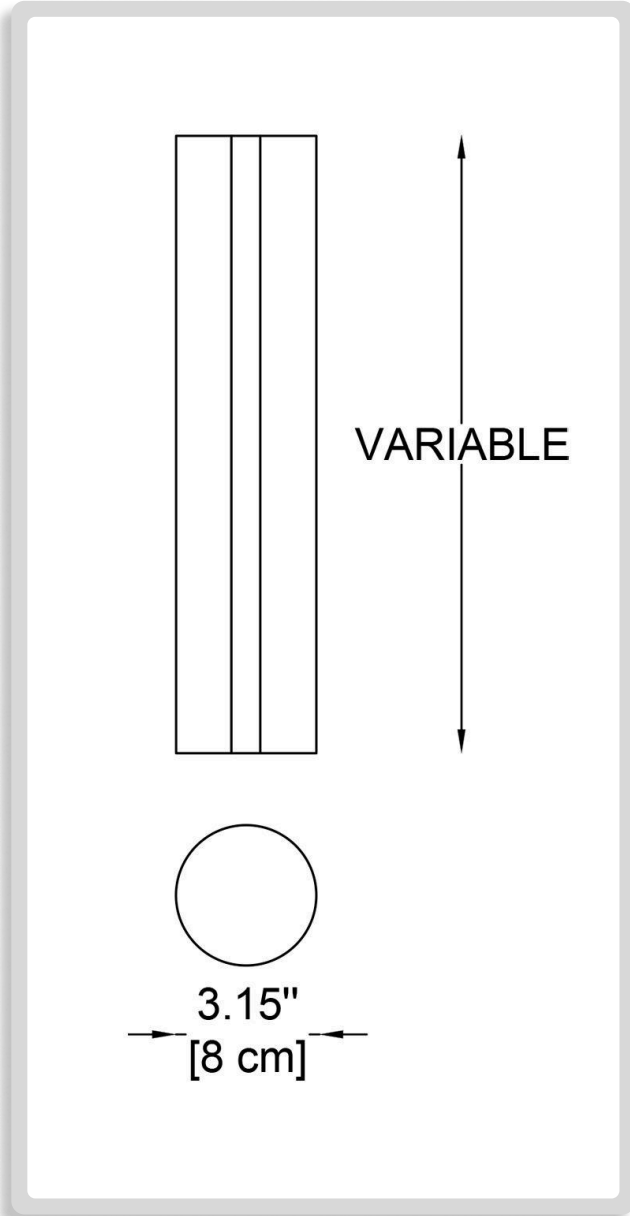

FIXTURE TYPE: _____

PROJECT NAME: _____

HOW TO ORDER:

CODE:

Example:
CODE: BB-DGMS-BL-S-K30-DIM-AG

BB-DGMS-BL-S-
K30-DIM-AG

1 MODELS:

-S 0

DIMENSIONS:

Diameter - Ø: 3.14" (8 cm)
Height - H: 5.9" (15 cm)

LIGHT SOURCE:

LED / 2.8W / 222 lm / CRI 90 / 110-27VV

-M 0

DIMENSIONS:

Diameter - Ø: 3.14" (8 cm)
Height - H: 11.81" (30 cm)

LIGHT SOURCE:

LED / 6W / 444 lm / CRI 90 / 110-27VV

-L 0

DIMENSIONS:

Diameter - Ø: 3.14" (8 cm)
Height - H: 23.6" (60 cm)

LIGHT SOURCE:

LED / 12W / 828 lm / CRI 90 / 110-27VV

-XL 0

DIMENSIONS:

Diameter - Ø: 3.14" (8 cm)
Height - H: 35.4" (90 cm)

LIGHT SOURCE:

LED / 17.2W / 1332 lm / CRI 90 / 110-27VV

THINK BOLLARD - THINK BULLARD

sales@gordonbullard.com
www.bullardbollards.com
1-877-964-4646

991 South Gull Lake Dr
Richland, MI 49083
USA