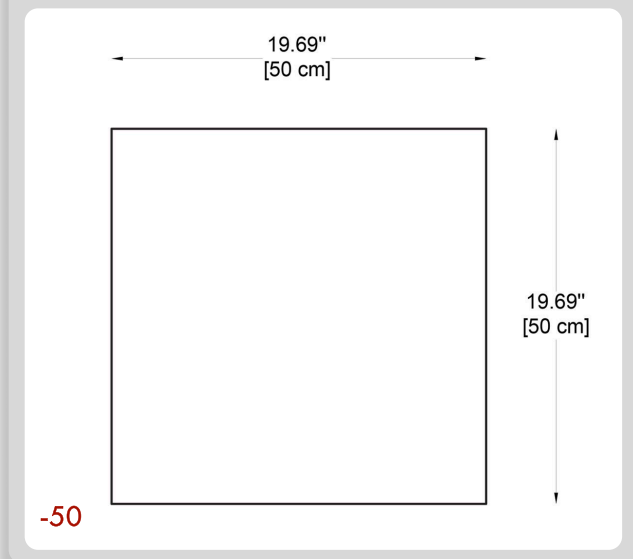

**CODE: -20**

**DIMENSIONS:**

Length - L: 7,87" (20 cm)  
Height - H: 7,87" (20 cm)  
Width - W: 7,87" (20 cm)

B)

**LIGHT SOURCE:**

E26 / 1 x max. 5W / 110-277V

**WEIGHT:**

1,54 lb

**CODE: -30**

**DIMENSIONS:**

Length - L: 11.81" (30 cm)  
Height - H: 11.81" (30 cm)  
Width - W: 11.81" (30 cm)

**LIGHT SOURCE:**

E26 / 1 x max. 5W / 110-277V

**WEIGHT:**

5,3 lb

**THINK BOLLARD - THINK BULLARD**

BB-LPCUB0-  
SD-20

**1** **MODELS:**

**CODE: -40**

**DIMENSIONS:**

Length - L: 15,75" (40 cm)  
Height - H: 15,75" (40 cm)  
Width - W: 15,75" (40 cm)

**LIGHT LIGHT SOURCE:**

E26 / 1 x max. 10W / 110-277V

**WEIGHT:**

8,8 lb

**CODE: -50**

**DIMENSIONS:**

Length - L: 19,69" (50 cm)  
Height - H: 19,69" (50 cm)  
Width - W: 19,69" (50 cm)

**LIGHT SOURCE:**

E26 / 1 x max. 15W / 110-277V

**WEIGHT::**

17,6 lb