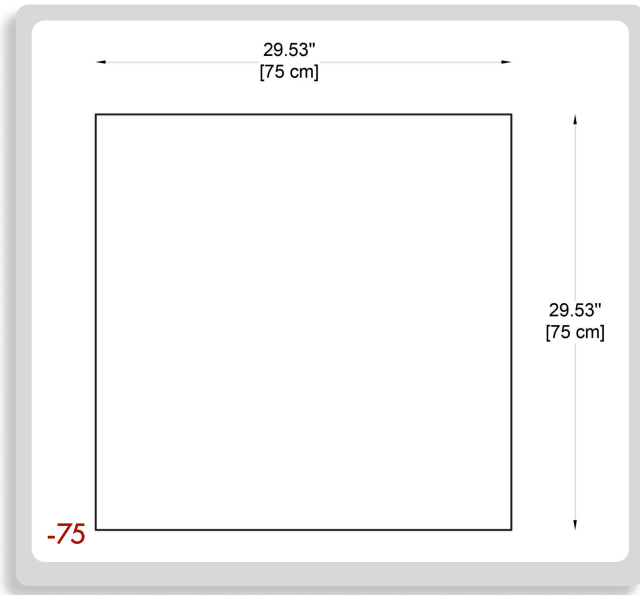

FIXTURE TYPE: _____

PROJECT NAME: _____

NOTES:

HOW TO ORDER:

CODE:

Example: CODE:BB-LPCUB0-SD-20	BB-LPCUB0-SD-20
1	MODELS:

CODE: -75

DIMENSIONS:

Length - L: 29,53" (75 cm)

Height - H: 29,53" (75 cm)

Width - W: 29,53" (75 cm)

LIGHT SOURCE:

E26 / 1 x max. 65W / 110-277V

WEIGHT:

44 lb

2 WIRING:

Black cable (Length: 10 ft)

THINK BOLLARD - THINK BULLARD

sales@gordonbullard.com

www.bullardbollards.com

1-877-964-4646

991 South Gull Lake Dr

Richland, MI 49083

USA