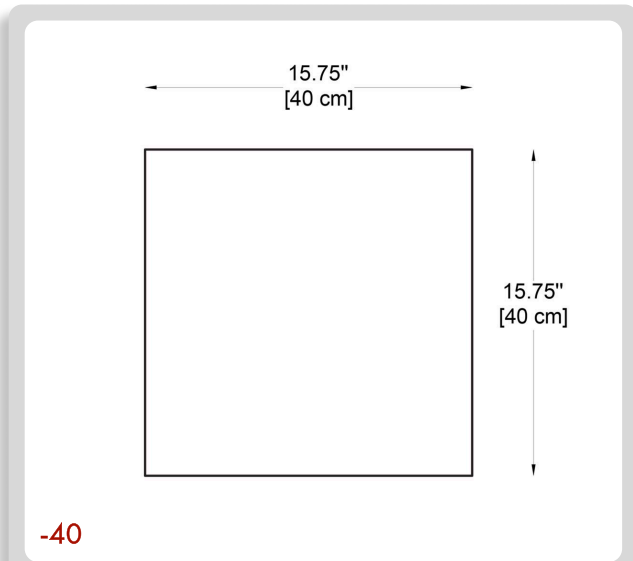

**CODE: -20**

**DIMENSIONS:**

Length - L: 7,87" (20 cm)  
Height - H: 7,87" (20 cm)  
Width - W: 7,87" (20 cm)

B)

**LIGHT SOURCE:**

E26 / 1 x max. 5W / 110-277V

**WEIGHT:**

1,54 lb

**CODE: -30**

**DIMENSIONS:**

Length - L: 11.81" (30 cm)  
Height - H: 11.81" (30 cm)  
Width - W: 11.81" (30 cm)

**LIGHT SOURCE:**

E26 / 1 x max. 5W / 110-277V

**WEIGHT:**

5,3 lb

**THINK BOLLARD - THINK BULLARD**

BB-LPCUB0-  
SD-20

**1** **MODELS:**

**CODE: -40**

**DIMENSIONS:**

Length - L: 15,75" (40 cm)  
Height - H: 15,75" (40 cm)  
Width - W: 15,75" (40 cm)

**LIGHT LIGHT SOURCE:**

E26 / 1 x max. 10W / 110-277V

**WEIGHT:**

8,8 lb

**CODE: -50**

**DIMENSIONS:**

Length - L: 19,69" (50 cm)  
Height - H: 19,69" (50 cm)  
Width - W: 19,69" (50 cm)

**LIGHT SOURCE:**

E26 / 1 x max. 15W / 110-277V

**WEIGHT::**

17,6 lb