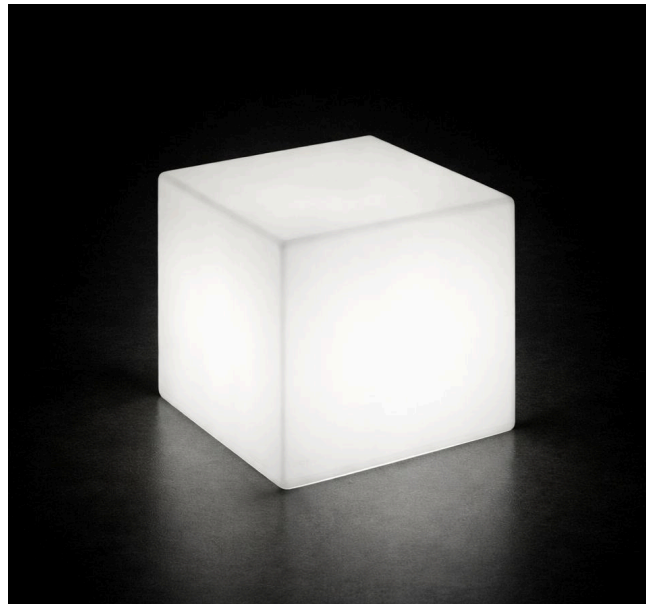

**BULLARD  
BOLLARDS**  
Think Bollard Think Bullard

**CUBO**  
(ILLUMINATED FURNITURE)

FIXTURE TYPE: \_\_\_\_\_

PROJECT NAME: \_\_\_\_\_

NOTES:

**GENERAL INFORMATION:**

Cubo is a large family of lamps. Its sweet and sensual light is able to create a lounge and elegant settings in every outdoor contract. Cubo is one of the Bullard Bollards best sellers and it is ideal for contemporary and minimal furnishing. Cubo is available in different dimensions and it could be a hanging lamp, a floor lamp or a table lamp, a luminous coffee table or a stool.

**CODE: -20**

**DIMENSIONS:**

Length - L: 7,87" (20 cm)  
Height - H: 7,87" (20 cm)  
Width - W: 7,87" (20 cm)

B)

**LIGHT SOURCE:**

E26 / 1 x max. 5W / 110-277V

**WEIGHT:**

1,54 lb

BB-LPCUB0-  
SD-20

**1** **MODELS:**

**CODE: -40**

**DIMENSIONS:**

Length - L: 15,75" (40 cm)  
Height - H: 15,75" (40 cm)  
Width - W: 15,75" (40 cm)

**LIGHT LIGHT SOURCE:**

E26 / 1 x max. 10W / 110-277V

**WEIGHT:**

8,8 lb

**CODE: -50**

**DIMENSIONS:**

Length - L: 19,69" (50 cm)  
Height - H: 19,69" (50 cm)  
Width - W: 19,69" (50 cm)

**LIGHT SOURCE:**

E26 / 1 x max. 15W / 110-277V

**WEIGHT::**

17,6 lb