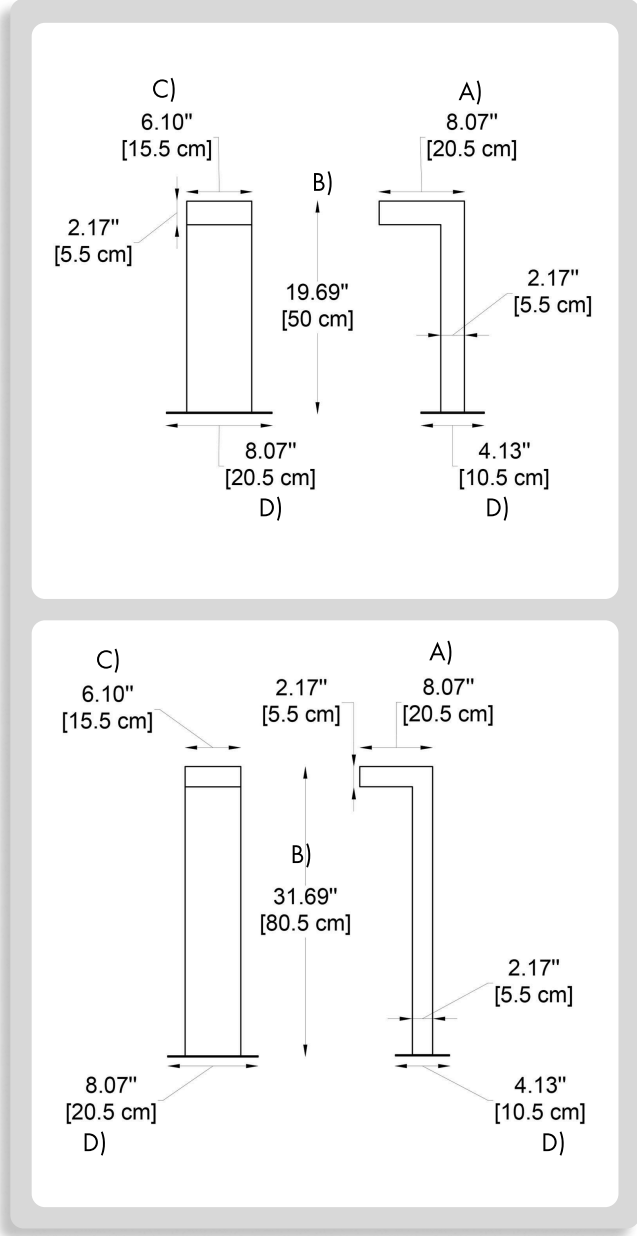

FIXTURE TYPE: _____

PROJECT NAME: _____

HOW TO ORDER:

CODE:

Example:
CODE: BB-ELL-BL-A-22K-DIM-CR

BB-ELL-BL-A-22K-DIM-CR

1 MODEL:

-A
DIMENSIONS:

A) Length - L: 6.10" (15.5 cm)
B) Height - H: 19.69" (50 cm)
C) Width - W: 2.17" (5.5 cm)
D) Base - L x W: 8.07" (20.5 cm) x 4.13" (10.5 cm)

-B
DIMENSIONS:

A) Length - L: 6.10" (15.5 cm)
B) Height - H: 31.69" (80.5 cm)
C) Width - W: 2.17" (5.5 cm)
D) Base - L x W: 8.07" (20.5 cm) x 4.13" (10.5 cm)

2 LIGHT SOURCE:

LED | 4W | 110-277V | 80 CRI

3 CCT & LUMENS:

-22K 2200K = 570 lm
-27K 2700K = 600 lm
-30K 3000K = 630 lm

4 DIMMING OPTIONS:

-NON NON-Dimmable
-DIM 0-10V
-CAS Casambi
-LUT Lutron
-DAL Dali

5 FINISH OPTIONS:

-WH White
-GE Green
-CR Corten
-GR Grey
-BL Black
-SD Sand

THINK BOLLARD - THINK BULLARD

sales@gordonbullard.com
www.bullardbollards.com
1-877-964-4646

991 South Gull Lake Dr
Richland, MI 49083
USA